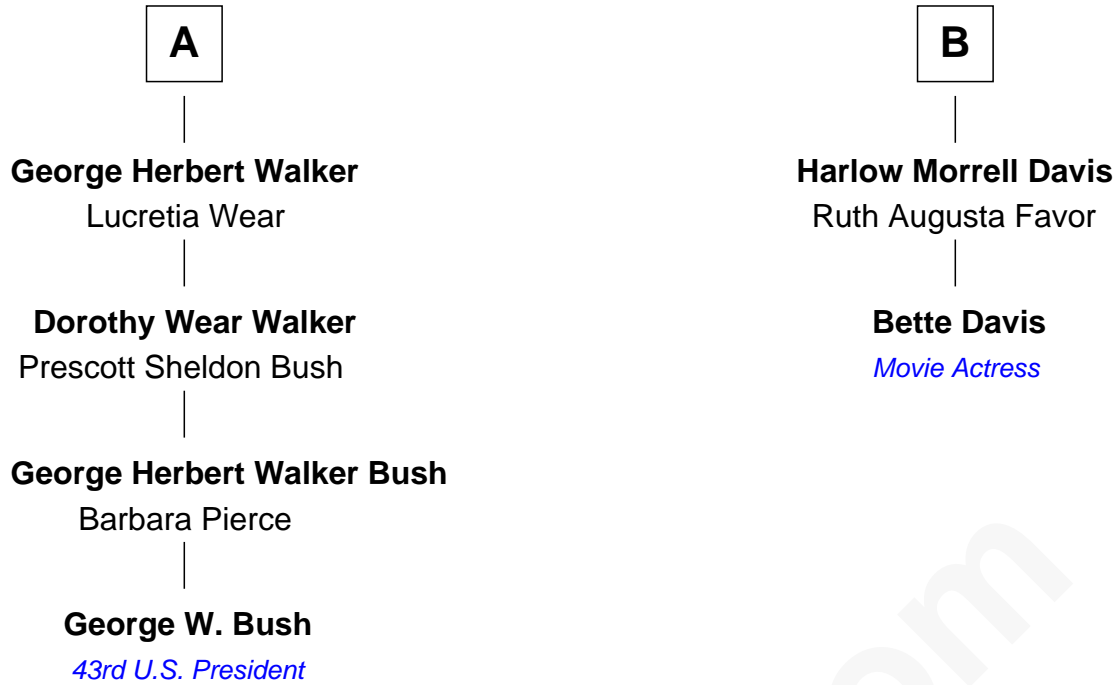

# FamousKin.com Relationship Chart of

**George W. Bush**  
43rd U.S. President

8th cousin 2 times removed of

**Bette Davis**  
Movie Actress

**Samuel Mayo**  
Tamezin Lumpkin

FamousKin.com