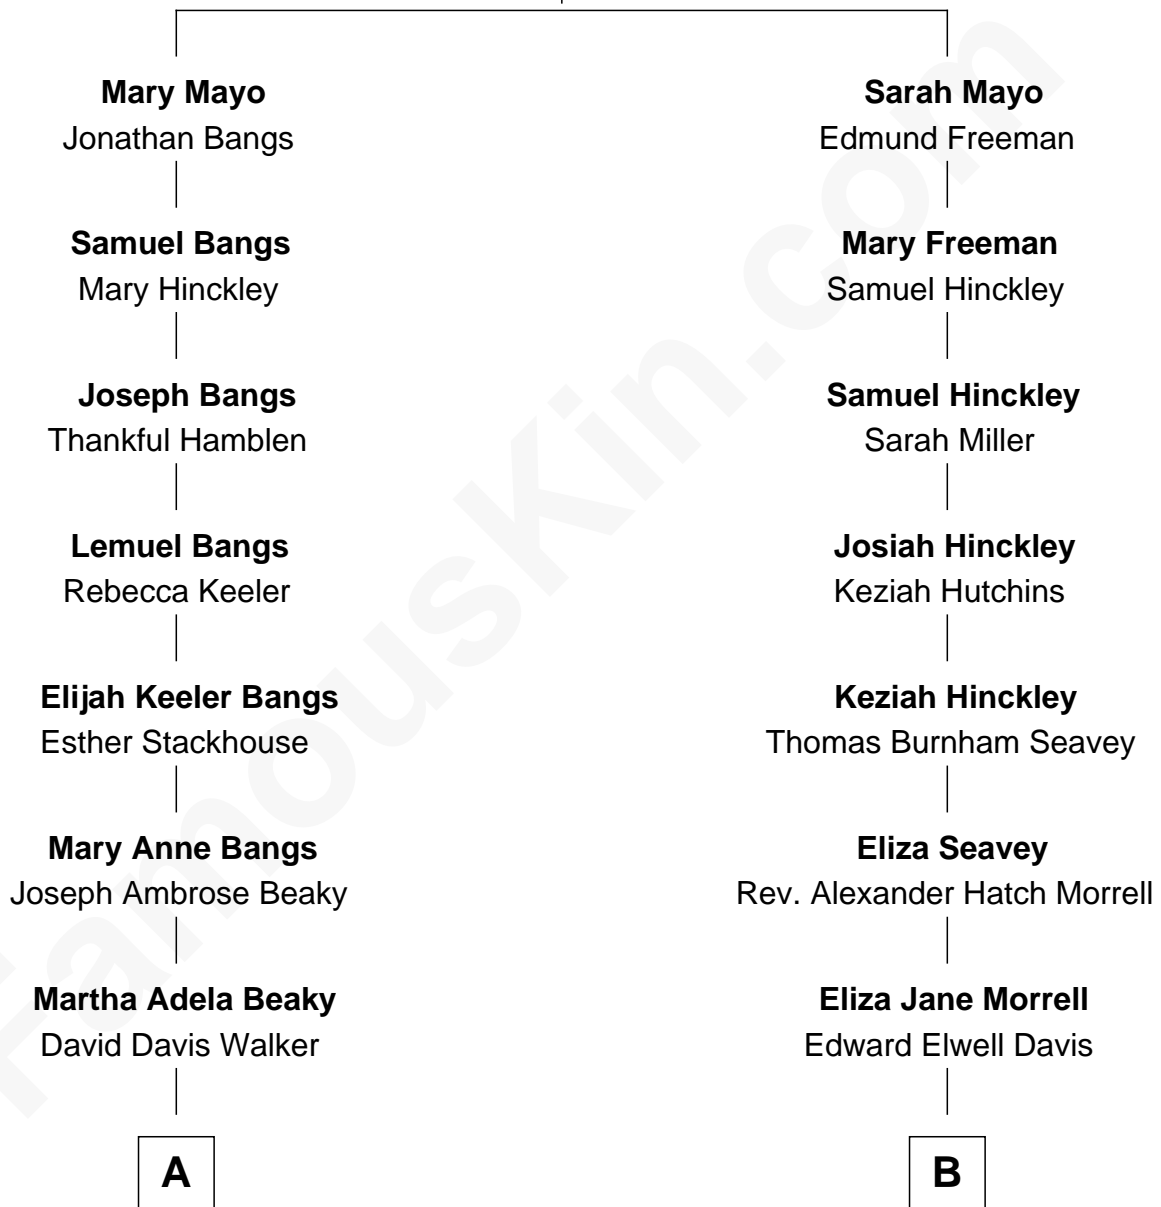

# FamousKin.com Relationship Chart of

**George W. Bush**  
43rd U.S. President

8th cousin 2 times removed of

**Bette Davis**  
Movie Actress

**Samuel Mayo**  
Tamezin Lumpkin

FamousKin.com