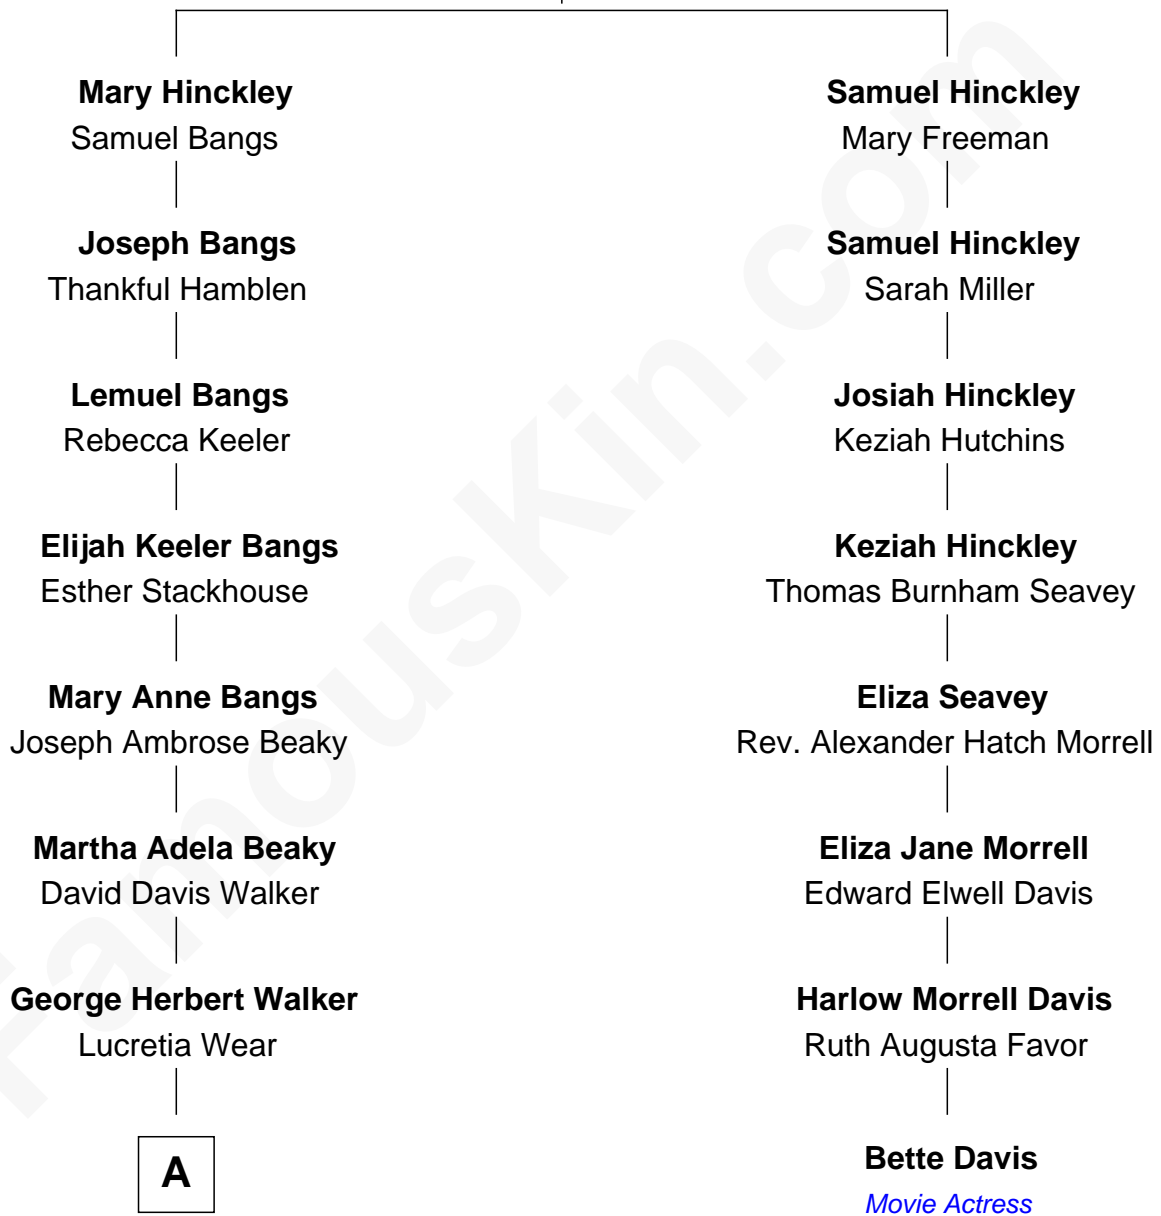

FamousKin.com
Relationship Chart of
George W. Bush
43rd U.S. President

7th cousin 2 times removed of

Bette Davis
Movie Actress

Samuel Hinckley
 Sarah Pope

A

Dorothy Wear Walker
Prescott Sheldon Bush

George Herbert Walker Bush
Barbara Pierce

George W. Bush
43rd U.S. President

FamousKin.com