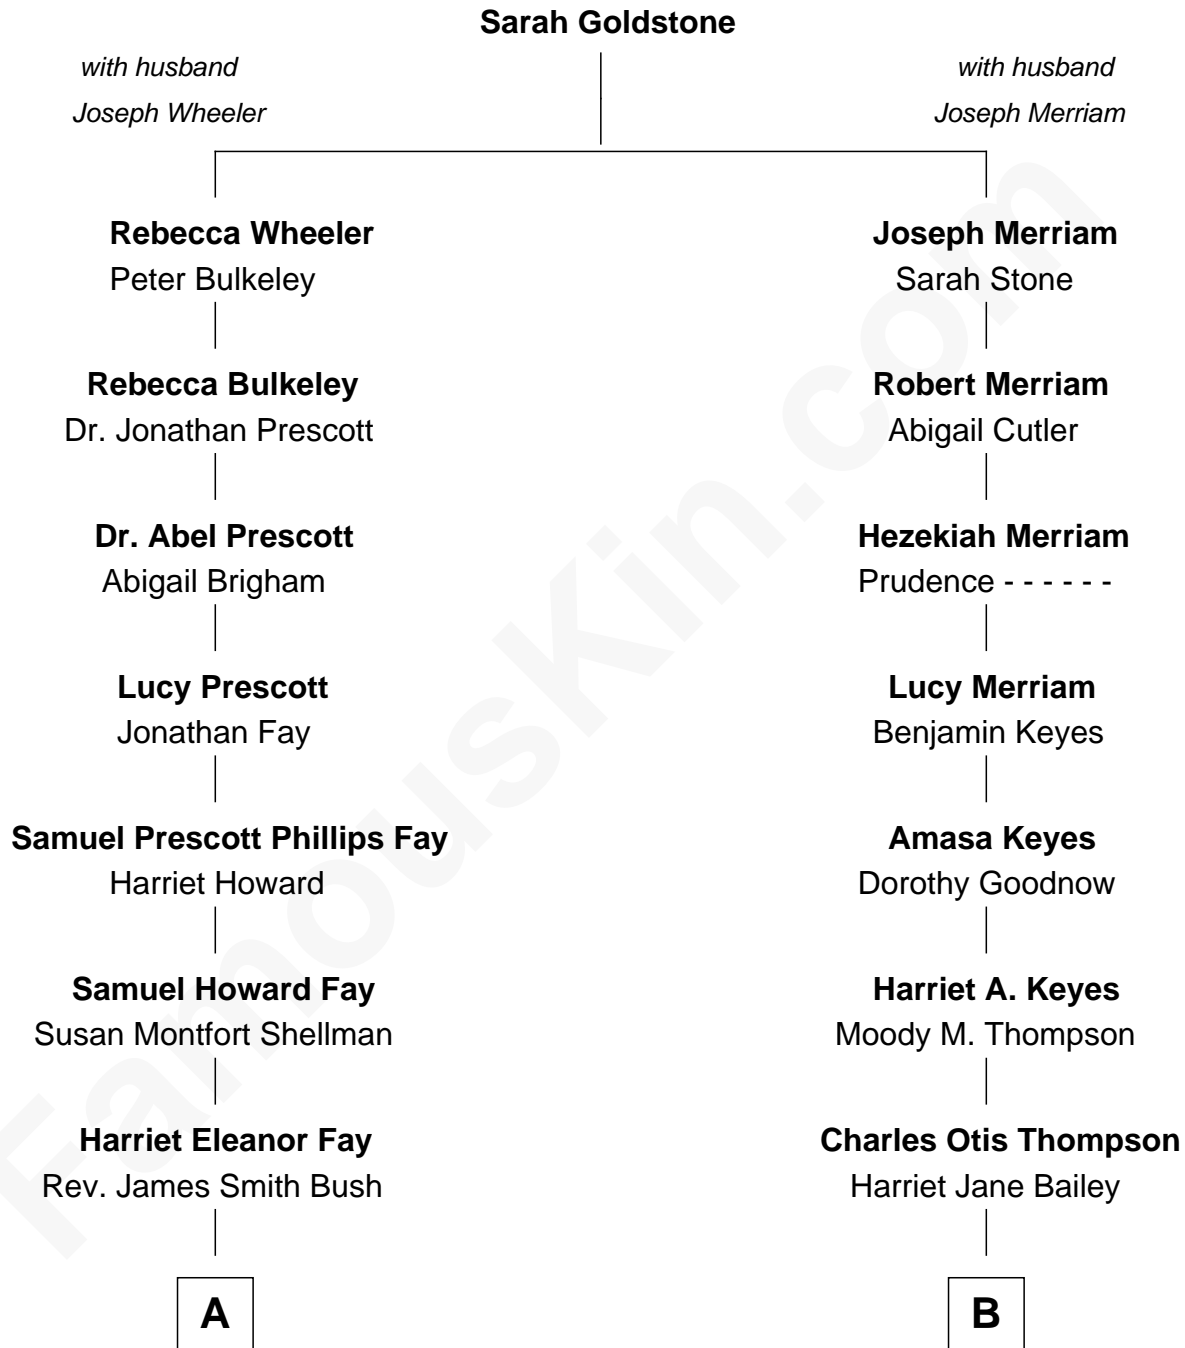

FamousKin.com

Relationship Chart of

George W. Bush

43rd U.S. President

9th cousin 1 time removed of

Bette Davis
Movie Actress

FamousKin.com