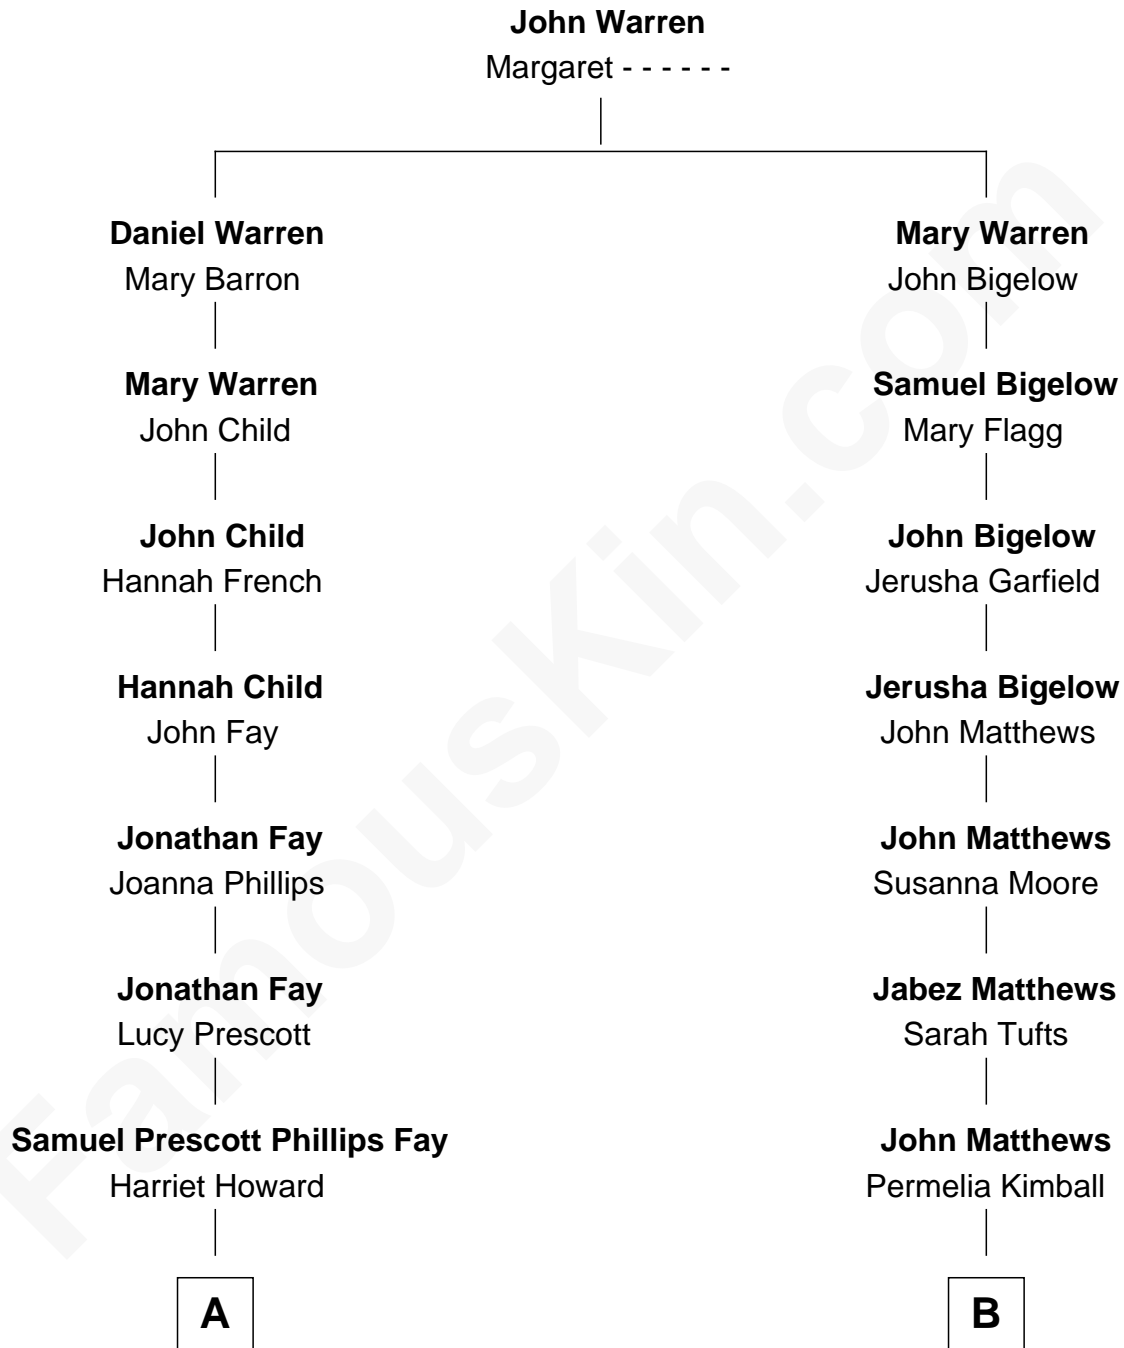

**FamousKin.com**  
**Relationship Chart of**  
**George W. Bush**  
*43rd U.S. President*

10th cousin 2 times removed of

**Bette Davis**  
*Movie Actress*

**A**

**Samuel Howard Fay**  
Susan Montfort Shellman

**Harriet Eleanor Fay**  
Rev. James Smith Bush

**Samuel Prescott Bush**  
Flora Sheldon

**Prescott Sheldon Bush**  
Dorothy Wear Walker

**George Herbert Walker Bush**  
Barbara Pierce

**George W. Bush**  
*43rd U.S. President*

**B**

**Ann Permelia Matthews**  
Calvin Harlow Davis

**Edward Elwell Davis**  
Eliza Jane Morrell

**Harlow Morrell Davis**  
Ruth Augusta Favor

**Bette Davis**  
*Movie Actress*