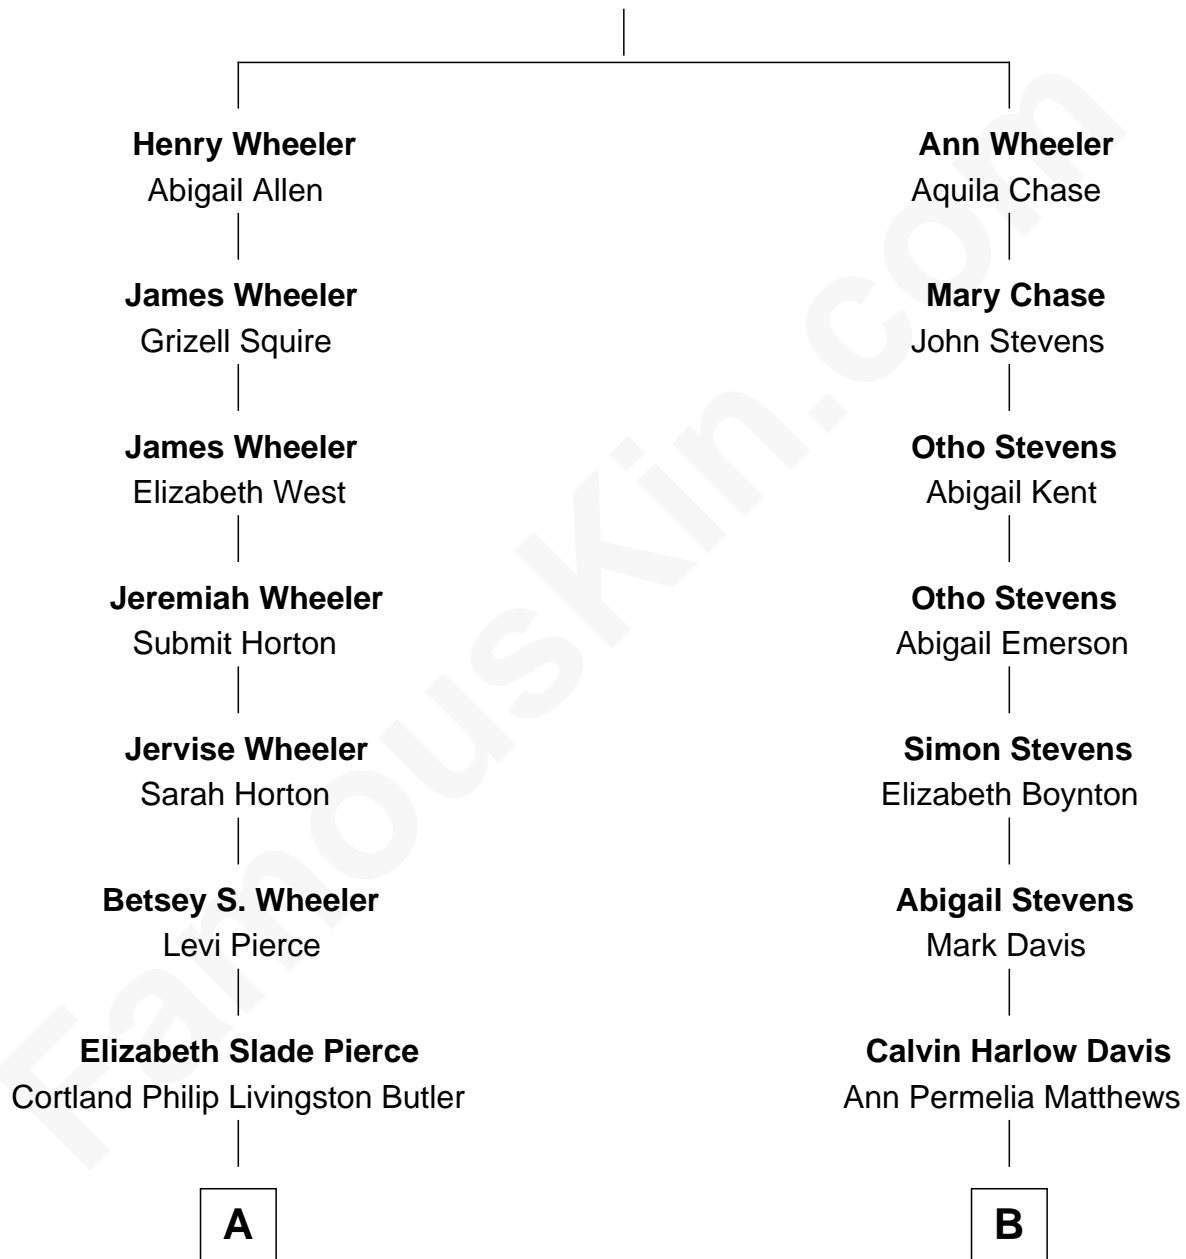

FamousKin.com
Relationship Chart of
George W. Bush
43rd U.S. President

9th cousin 2 times removed of

Bette Davis
Movie Actress

John Wheeler
 Agnes Yeoman

A

Mary Elizabeth Butler
Robert Emmet Sheldon

Flora Sheldon
Samuel Prescott Bush

Prescott Sheldon Bush
Dorothy Wear Walker

George Herbert Walker Bush
Barbara Pierce

George W. Bush
43rd U.S. President

B

Edward Elwell Davis
Eliza Jane Morrell

Harlow Morrell Davis
Ruth Augusta Favor

Bette Davis
Movie Actress

FamousKin.com