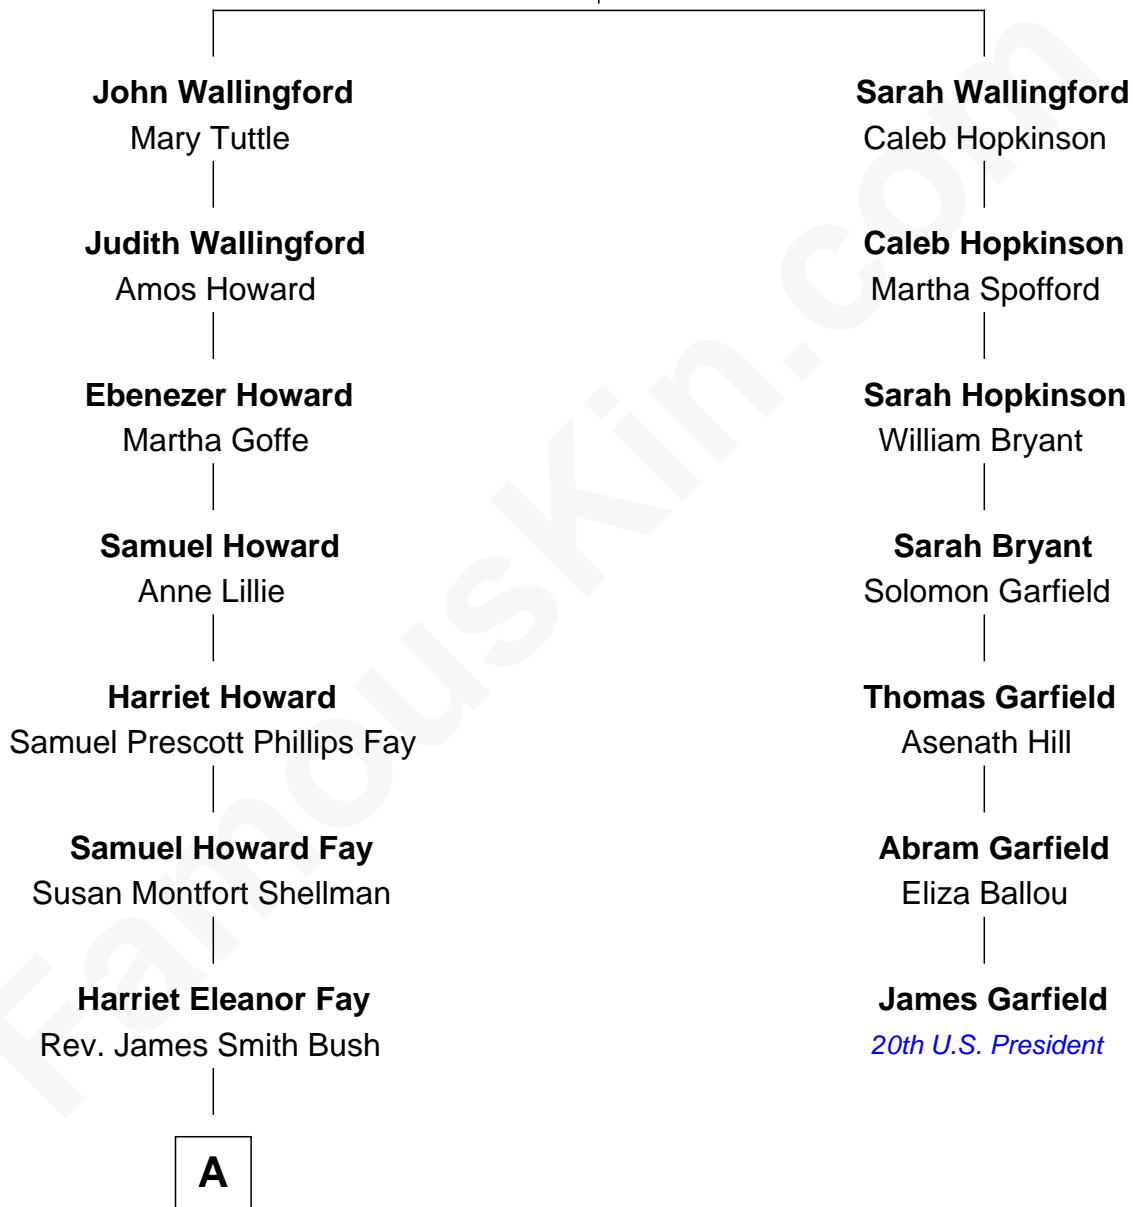

# FamousKin.com Relationship Chart of

**George W. Bush**  
43rd U.S. President

6th cousin 4 times removed of

**James Garfield**  
20th U.S. President

**Nicholas Wallingford**  
Sarah Travers

**A**

Samuel Prescott Bush

Flora Sheldon

Prescott Sheldon Bush

Dorothy Wear Walker

George Herbert Walker Bush

Barbara Pierce

George W. Bush

*43rd U.S. President*

FamousKin.com