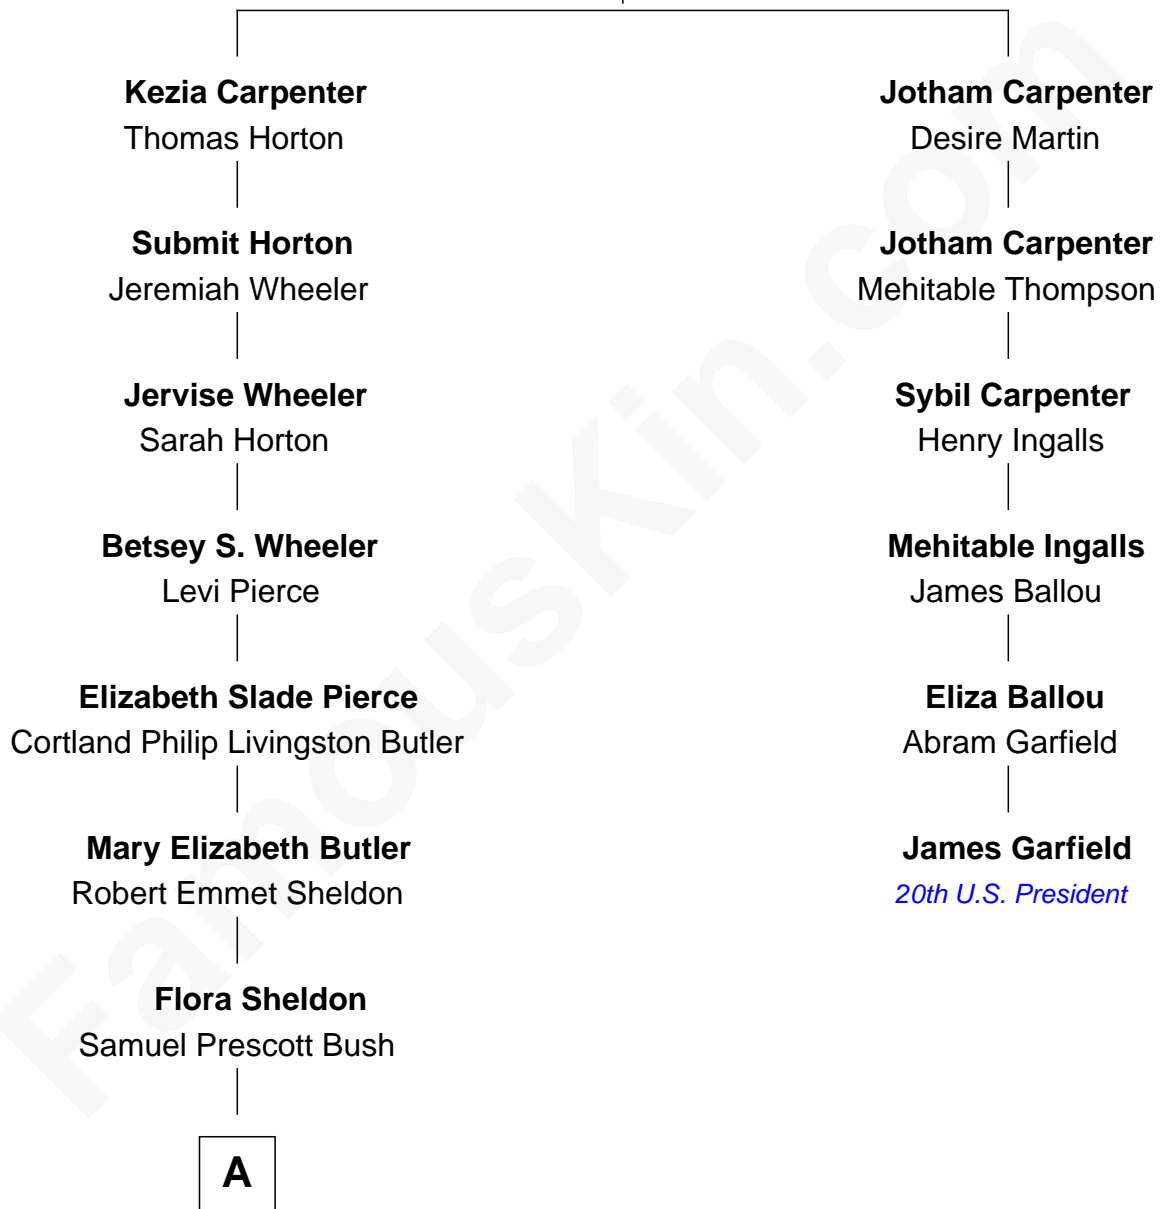

FamousKin.com Relationship Chart of

George W. Bush
43rd U.S. President

5th cousin 4 times removed of

James Garfield
20th U.S. President

Benjamin Carpenter
Renew Weeks

A

—
Prescott Sheldon Bush

Dorothy Wear Walker

—
George Herbert Walker Bush

Barbara Pierce

—
George W. Bush

43rd U.S. President

FamousKin.com