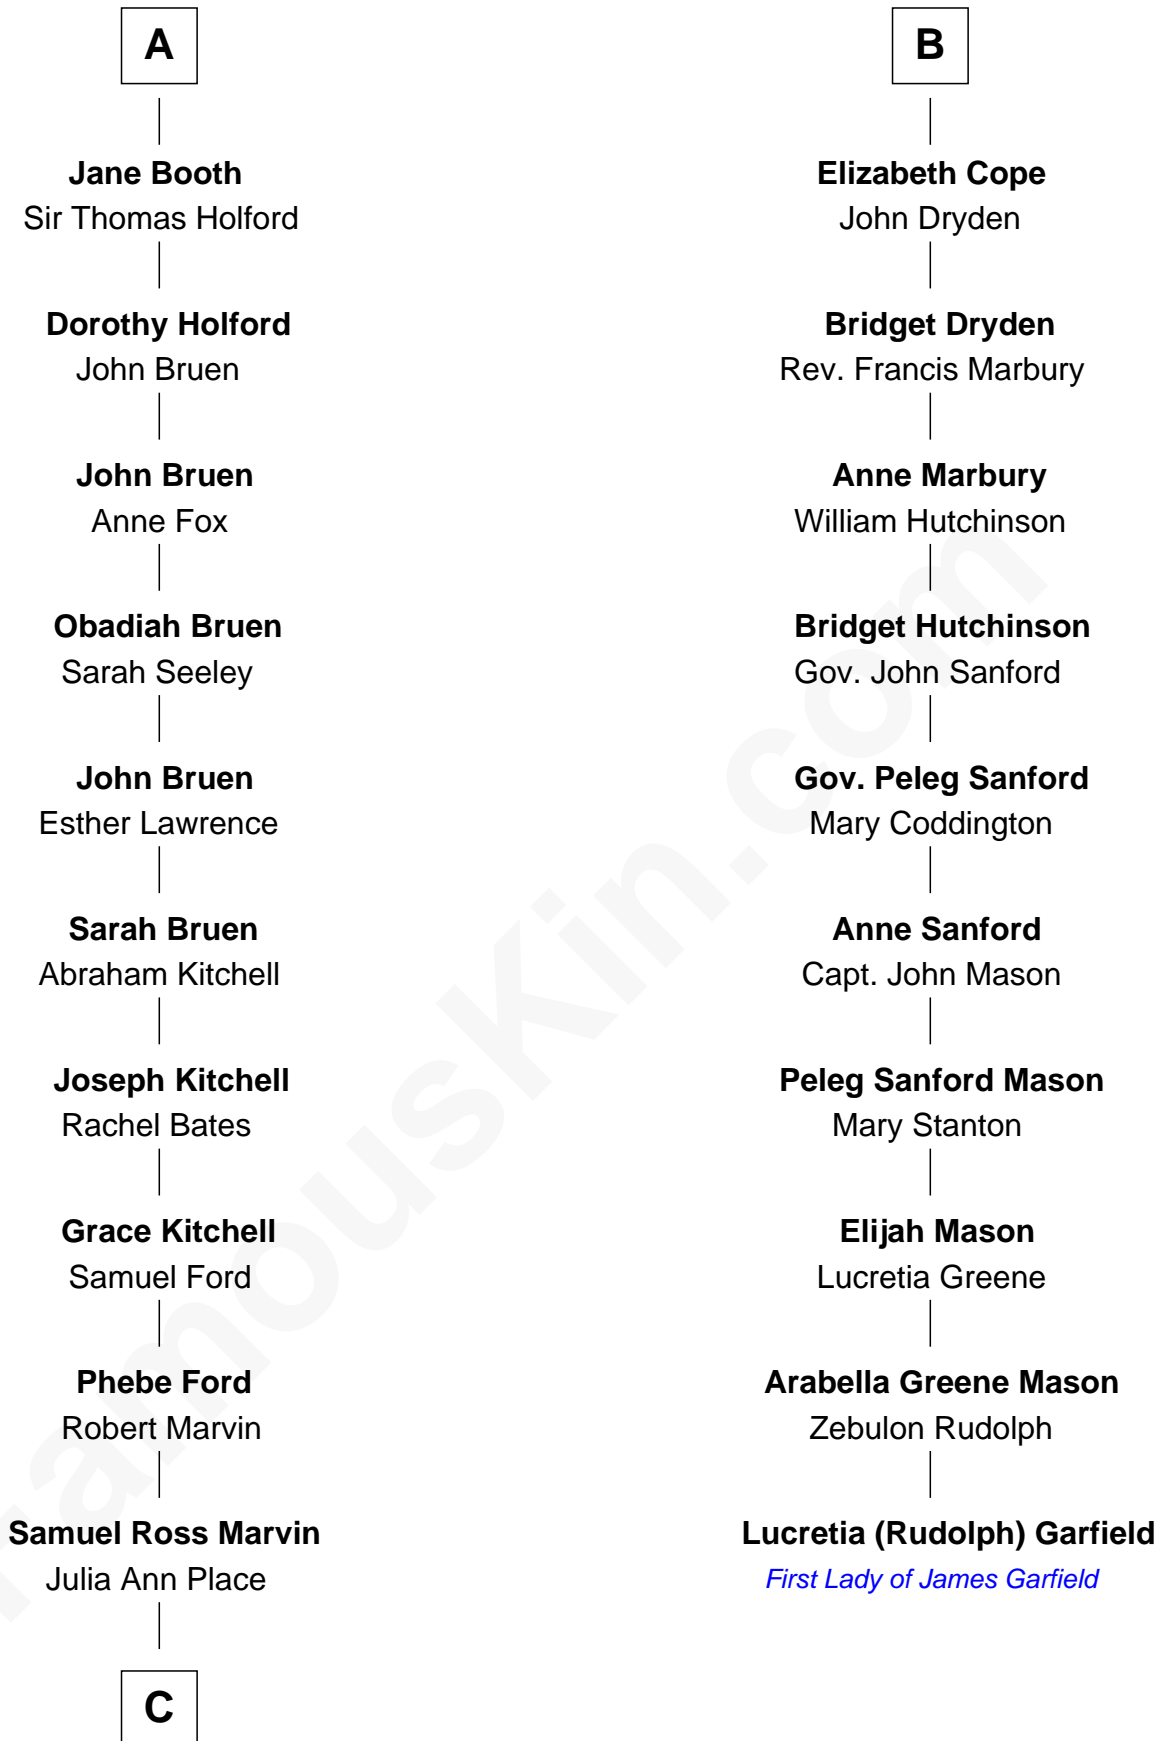

## Relationship Chart of

### George W. Bush

43rd U.S. President

16th cousin 5 times removed of

### Lucretia (Rudolph) Garfield

First Lady of President James Garfield

**C**

Jerome Place Marvin

Martha Ann Stokes

Mabel Marvin

Scott Pierce

Marvin Pierce

Pauline Robinson

Barbara Pierce

George Herbert Walker Bush

George W. Bush

*43rd U.S. President*

FamousKin.com