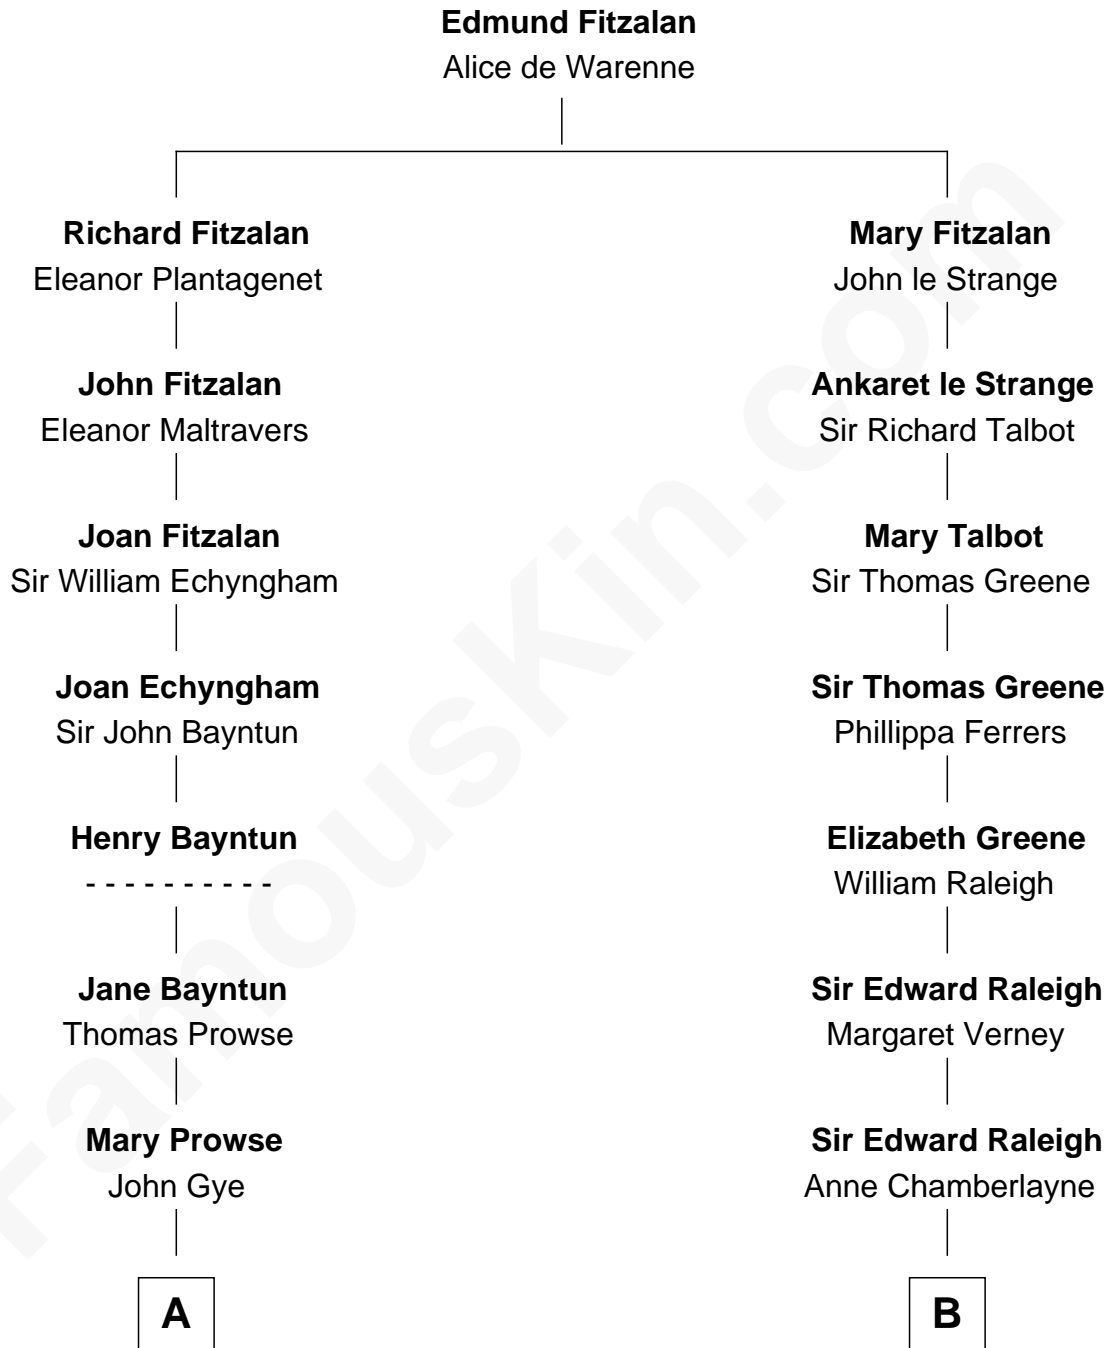

FamousKin.com
Relationship Chart of
George W. Bush
43rd U.S. President

17th cousin 3 times removed of
Lucretia (Rudolph) Garfield
First Lady of President James Garfield

C

—
Scott Pierce
Mabel Marvin

—
Marvin Pierce
Pauline Robinson

—
Barbara Pierce
George Herbert Walker Bush

—
George W. Bush
43rd U.S. President

FamousKin.com