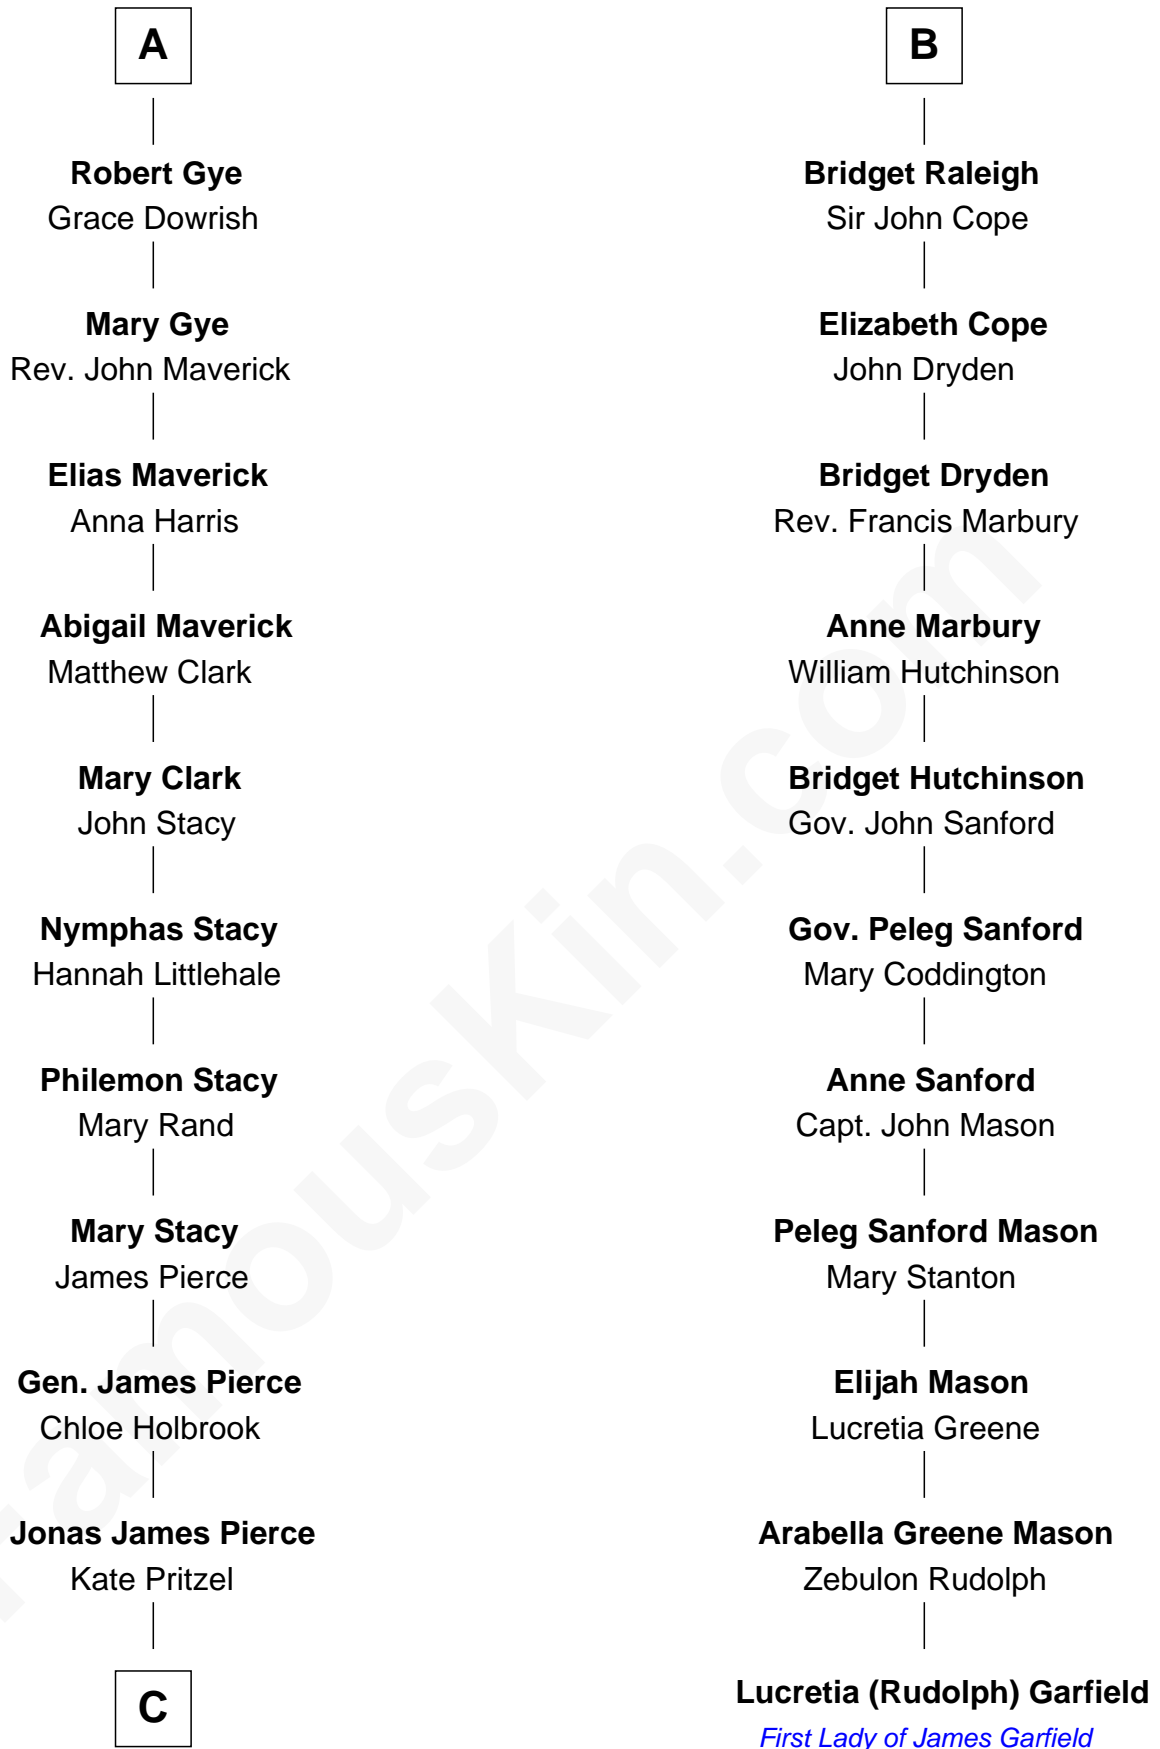

FamousKin.com
Relationship Chart of
George W. Bush
43rd U.S. President

17th cousin 3 times removed of
Lucretia (Rudolph) Garfield
First Lady of President James Garfield

C

—
Scott Pierce
Mabel Marvin

—
Marvin Pierce
Pauline Robinson

—
Barbara Pierce
George Herbert Walker Bush

—
George W. Bush
43rd U.S. President

FamousKin.com