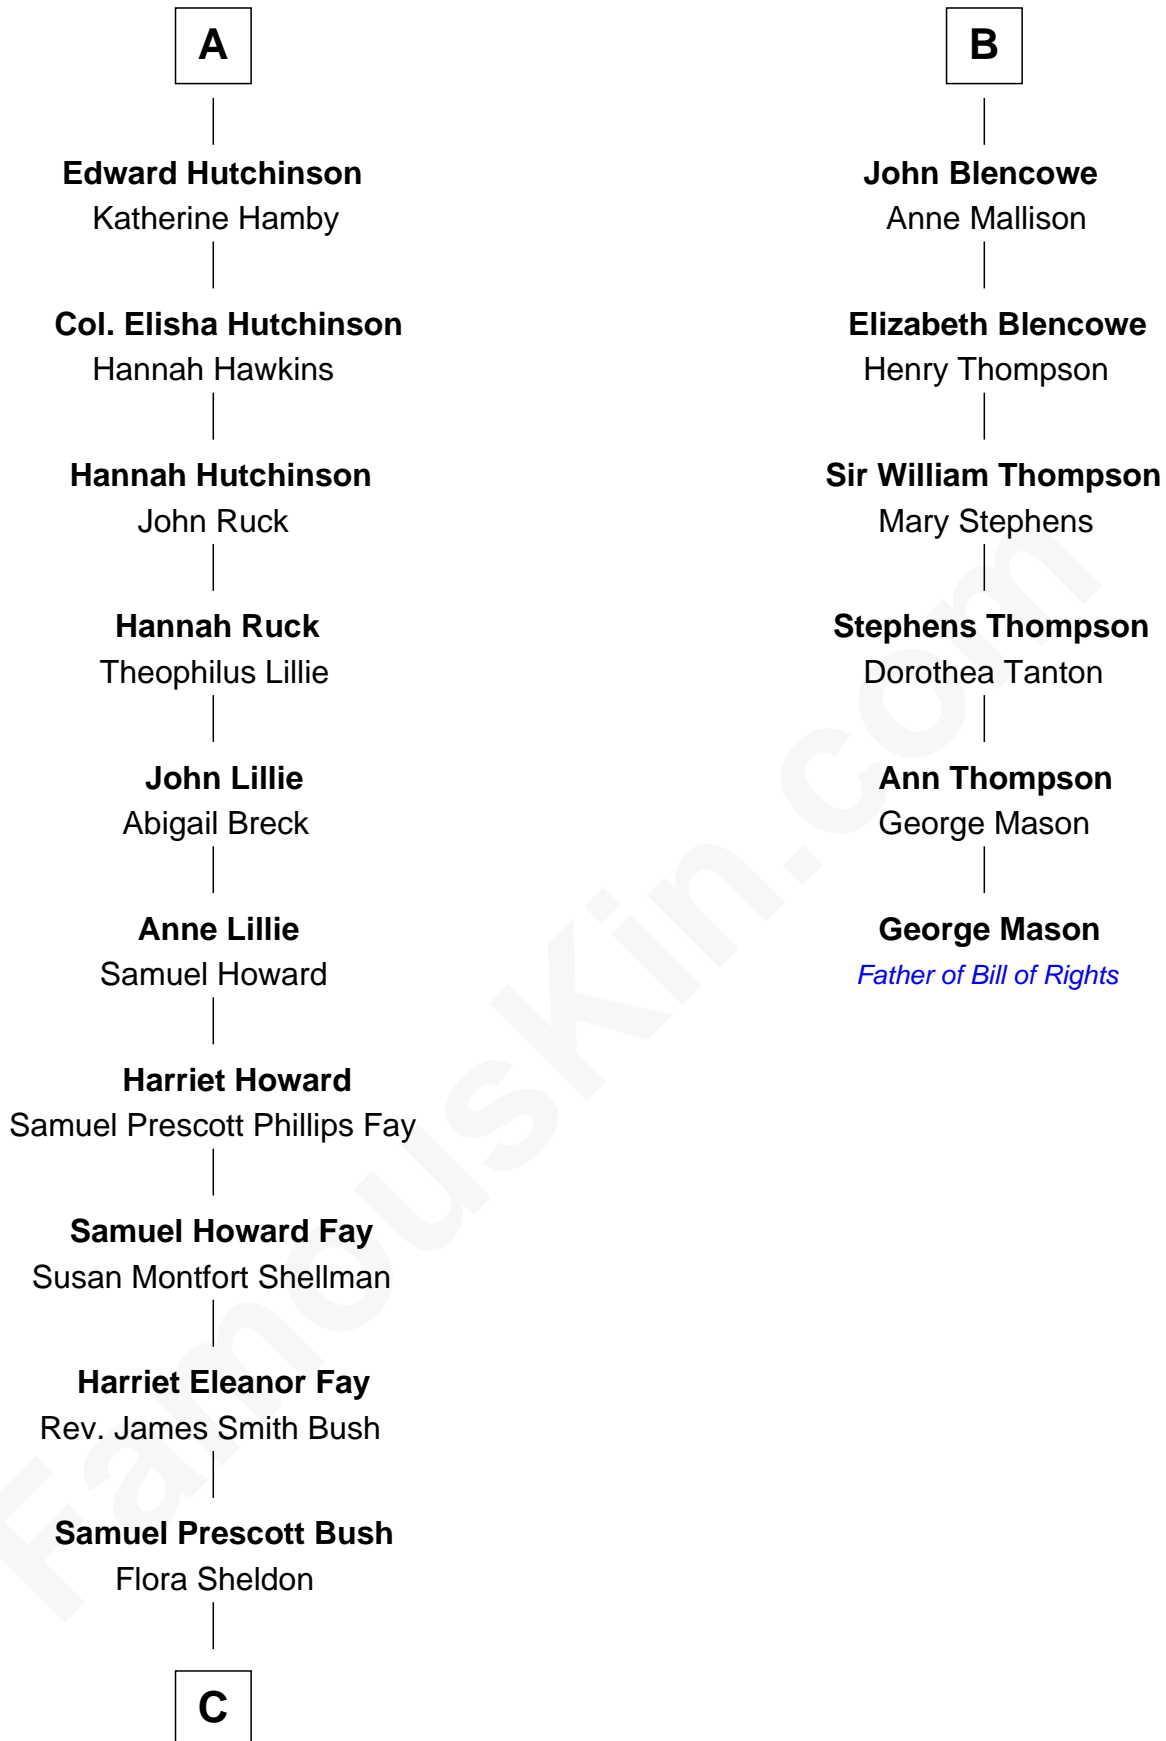

FamousKin.com Relationship Chart of

George W. Bush

43rd U.S. President

12th cousin 7 times removed of

George Mason

Father of the U.S. Bill of Rights

Sir Walter Blount

Sancha de Ayala

Sir Thomas Blount

Margaret de Gresley

Sir Thomas Blount

Agnes Hawley

Anne Blount

William Marbury

Robert Marbury

Katherine Williamson

Anthony Blencowe

Richard Blencowe

Apollonia Tolson

Sir Henry Blencowe

Grace Sandford

B

C

—
Prescott Sheldon Bush

Dorothy Wear Walker

—
George Herbert Walker Bush

Barbara Pierce

—
George W. Bush

43rd U.S. President

FamousKin.com