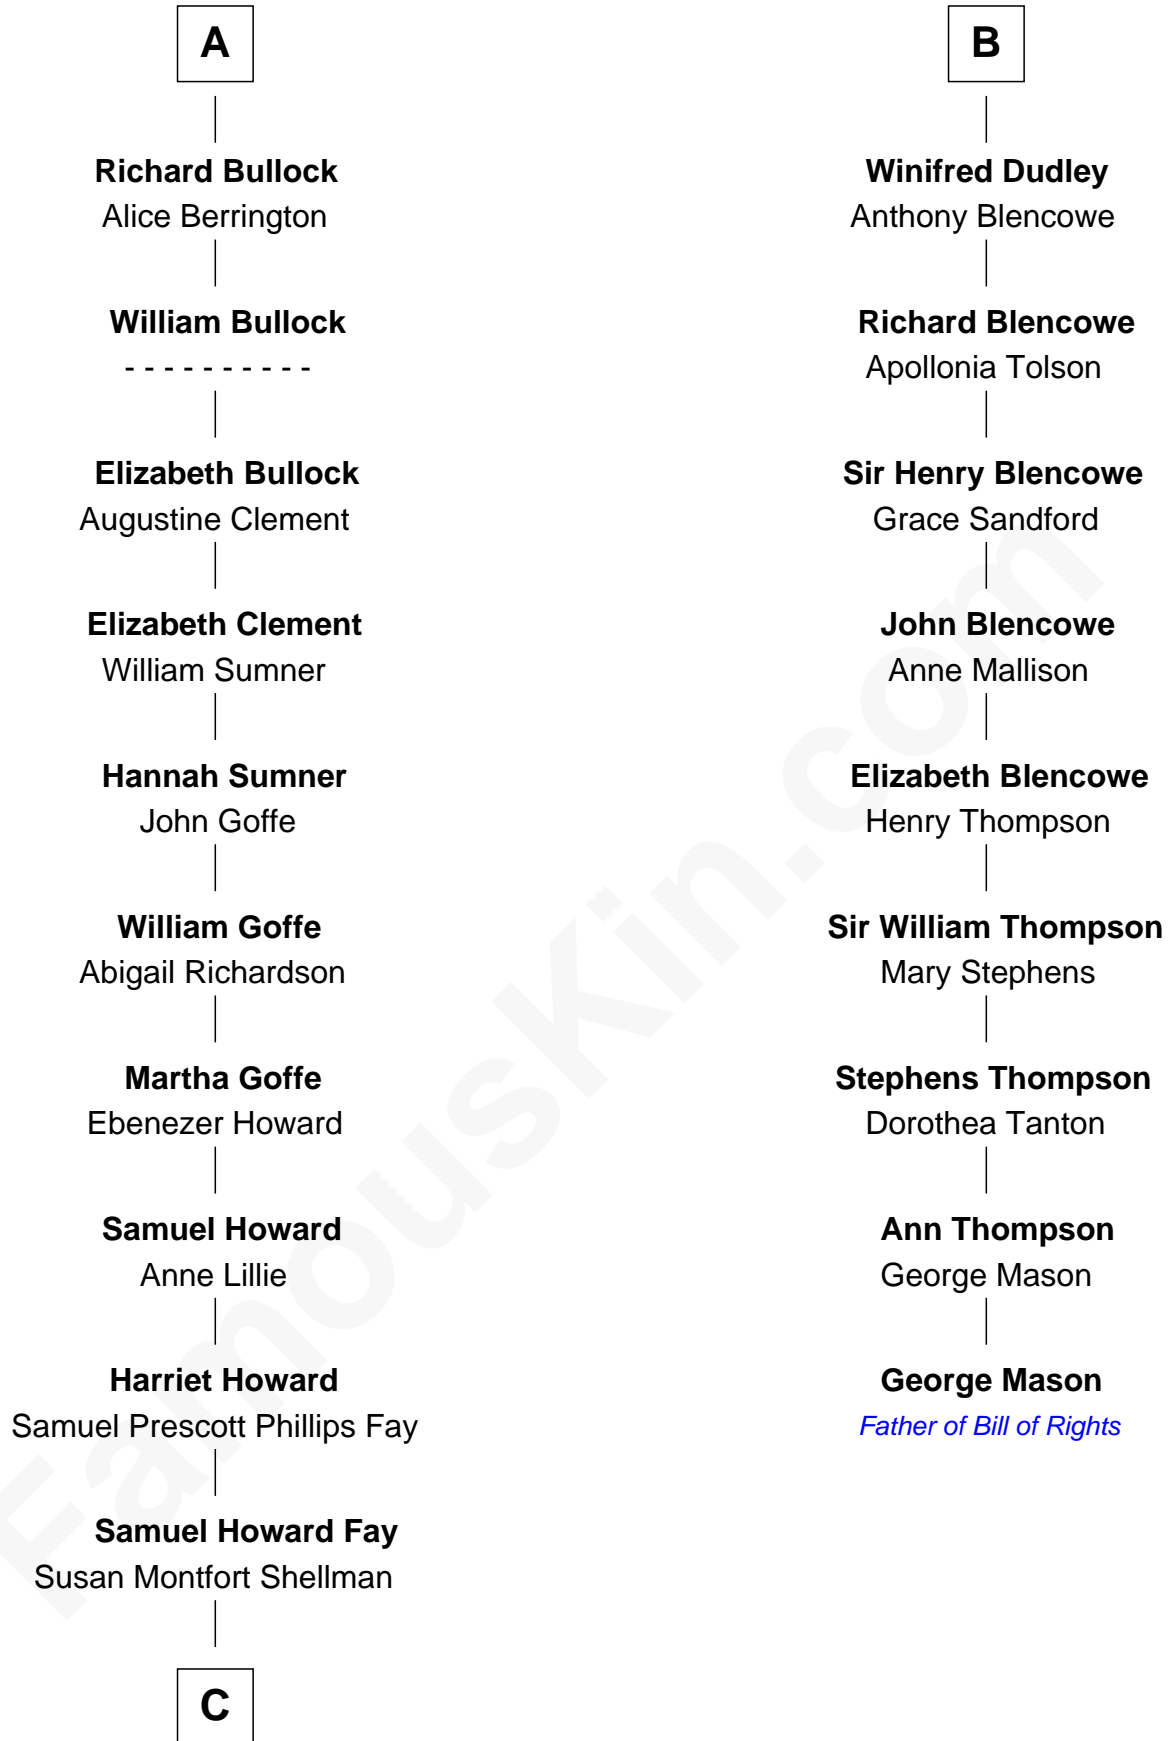

FamousKin.com Relationship Chart of

George W. Bush

43rd U.S. President

15th cousin 6 times removed of

George Mason

Father of the U.S. Bill of Rights

William de Montagu
Katherine de Grandison

Sibyl de Montagu
Sir Edmund Fitzalan

Philippe Fitzalan
Sir Richard Sergeaux

Alice Sergeaux
Sir Richard de Vere

Sir John de Vere
Elizabeth Howard

Joan de Vere
Sir William Norreys

Margaret Norreys
Gilbert Bullock

Thomas Bullock
Alice Kingsmill

A

Philippa de Montagu
Sir Roger de Mortimer

Edmund Mortimer
Philippa Plantagenet

Elizabeth Mortimer
Sir Henry Percy

Elizabeth Percy
Sir John Clifford

Thomas Clifford
Joan Dacre

Matilda Clifford
Sir Edmund Sutton

Thomas Dudley
Grace Threlkeld

B

C

—
Harriet Eleanor Fay
Rev. James Smith Bush

—
Samuel Prescott Bush
Flora Sheldon

—
Prescott Sheldon Bush
Dorothy Wear Walker

—
George Herbert Walker Bush
Barbara Pierce

—
George W. Bush
43rd U.S. President