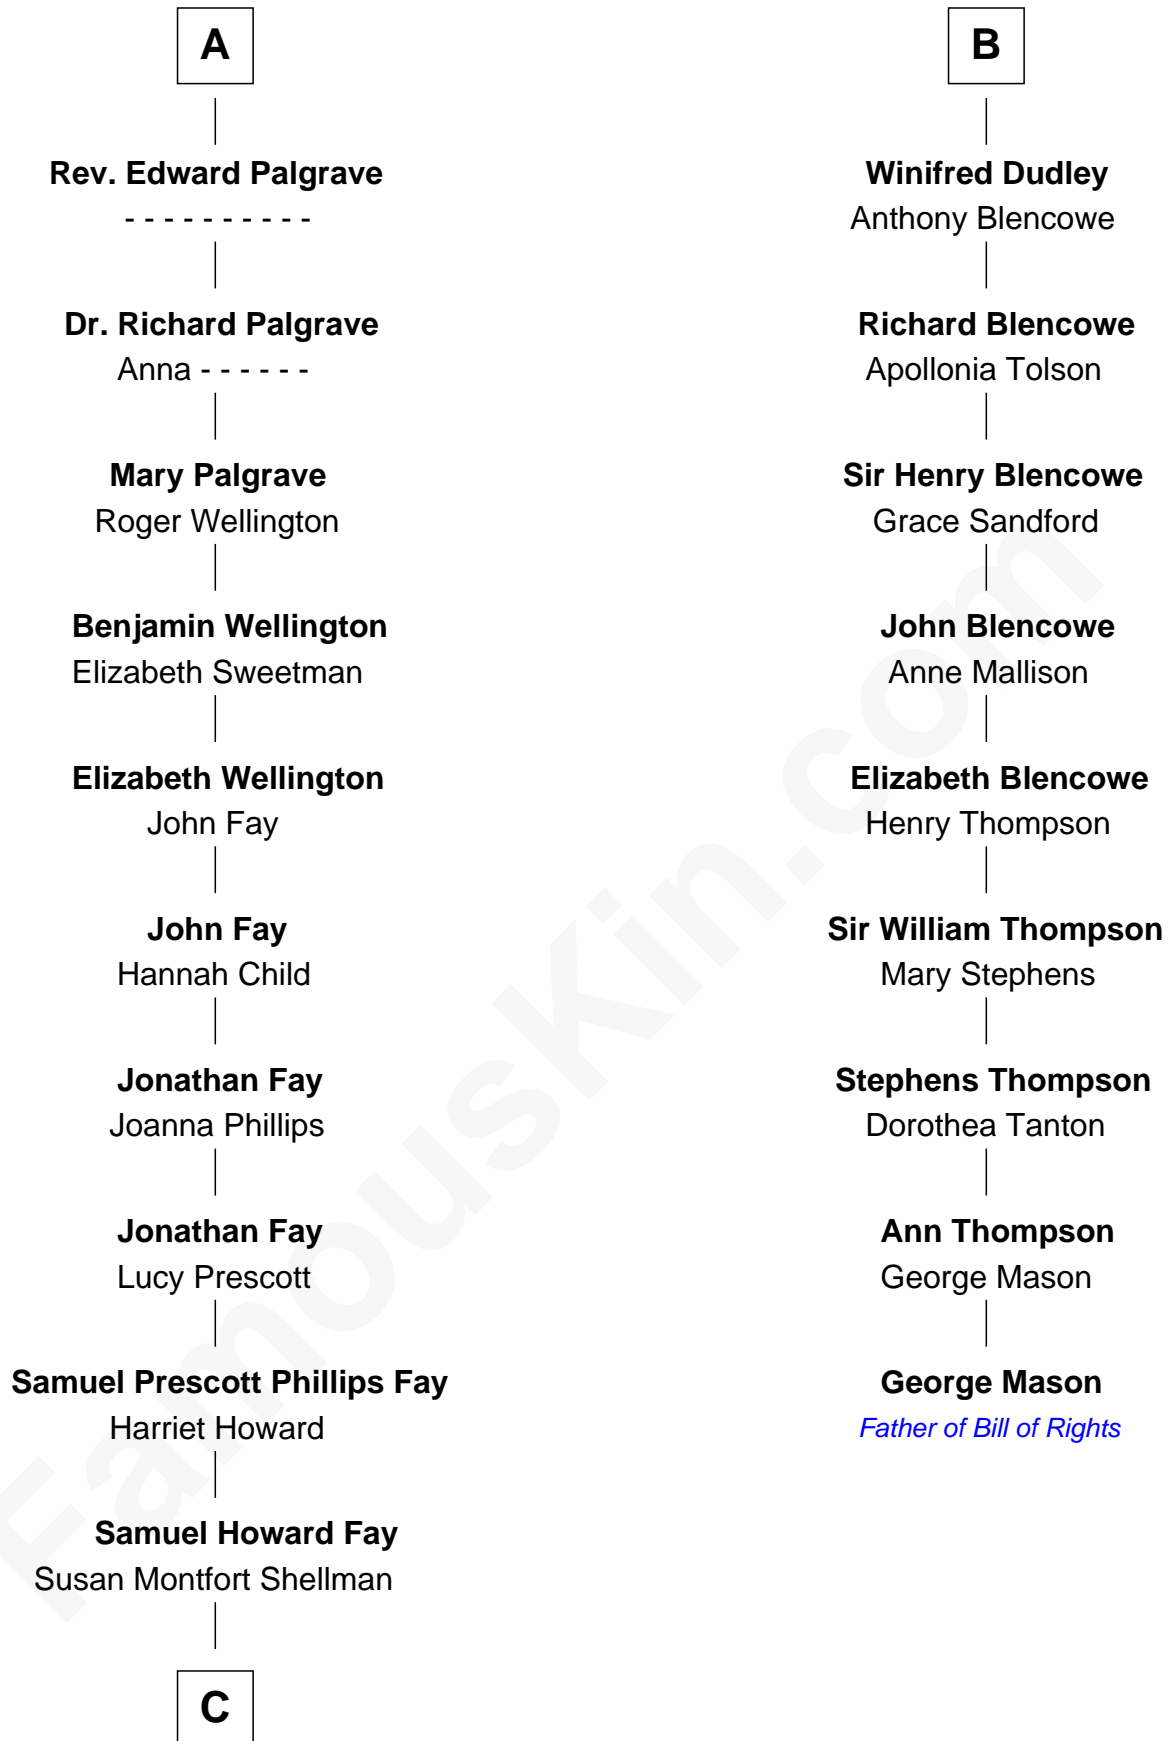

FamousKin.com Relationship Chart of

George W. Bush

43rd U.S. President

15th cousin 6 times removed of

George Mason

Father of the U.S. Bill of Rights

C

—
Harriet Eleanor Fay
Rev. James Smith Bush

—
Samuel Prescott Bush
Flora Sheldon

—
Prescott Sheldon Bush
Dorothy Wear Walker

—
George Herbert Walker Bush
Barbara Pierce

—
George W. Bush
43rd U.S. President

FamousKin.com