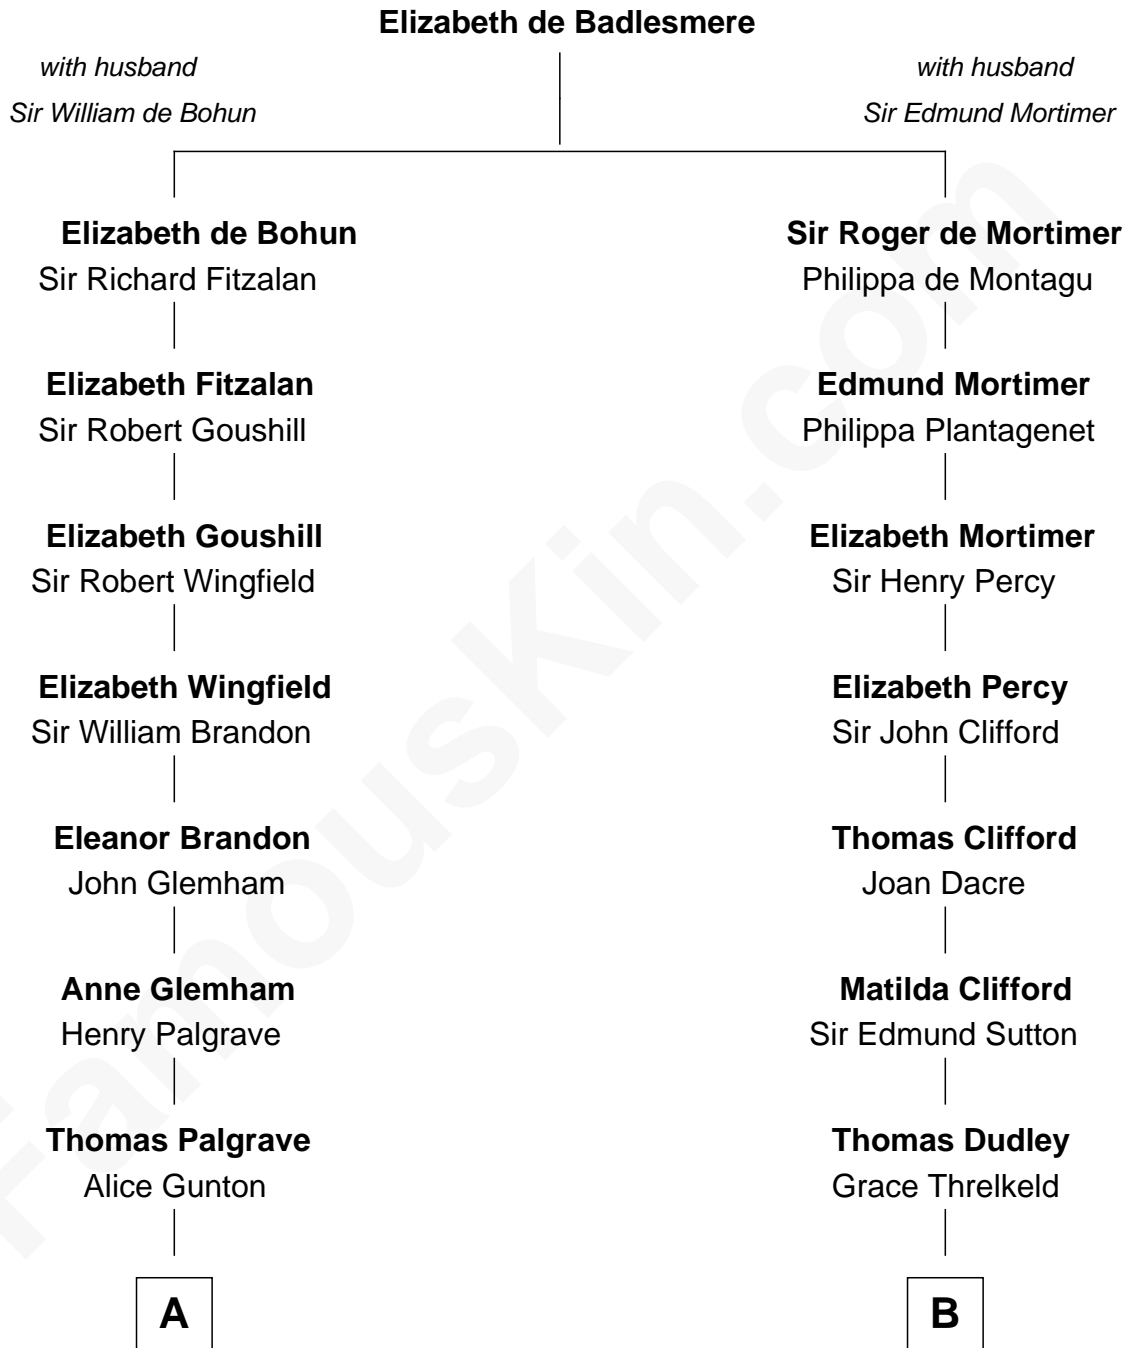

FamousKin.com Relationship Chart of

George W. Bush

43rd U.S. President

15th cousin 6 times removed of

George Mason

Father of the U.S. Bill of Rights

C

—
Harriet Eleanor Fay
Rev. James Smith Bush

—
Samuel Prescott Bush
Flora Sheldon

—
Prescott Sheldon Bush
Dorothy Wear Walker

—
George Herbert Walker Bush
Barbara Pierce

—
George W. Bush
43rd U.S. President

FamousKin.com