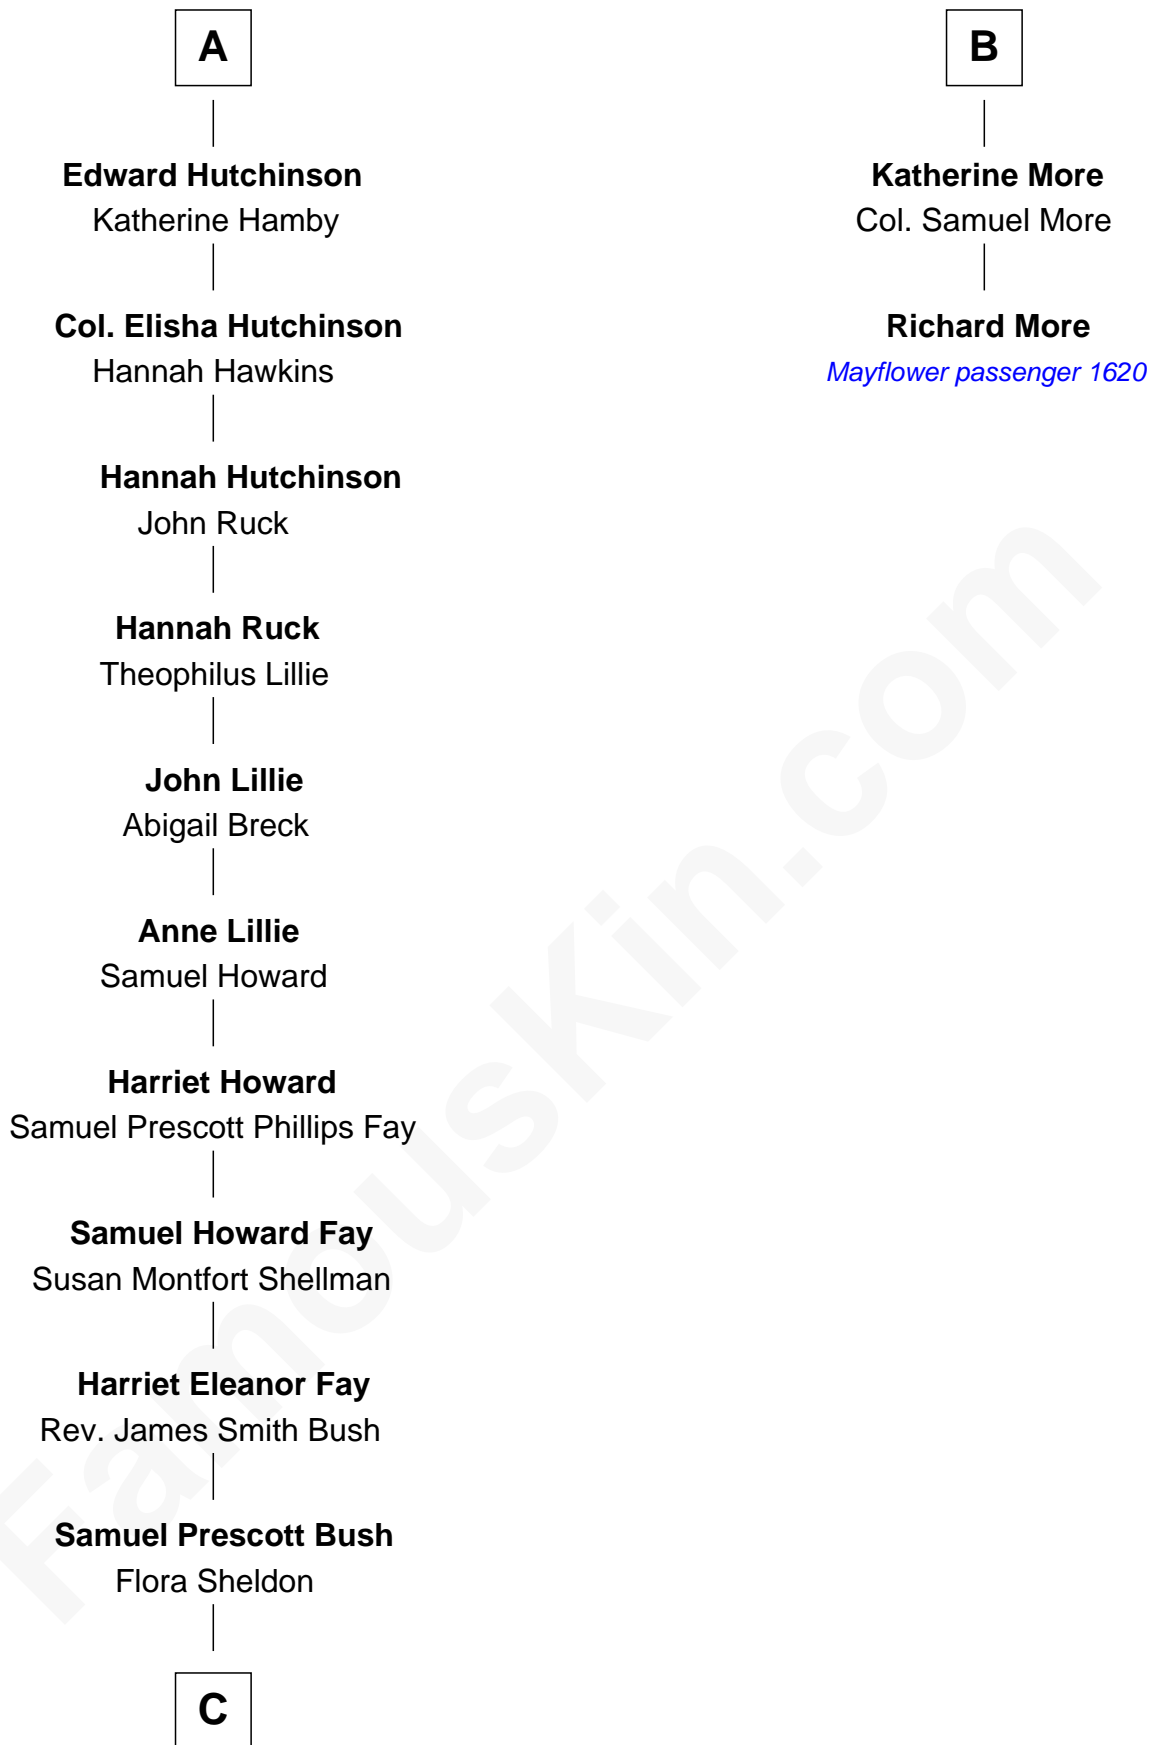

# FamousKin.com Relationship Chart of

**George W. Bush**

*43rd U.S. President*

**MAYFLOWER**

8th cousin 11 times removed of

**Richard More**

*(c1614 - c1696) Mayflower passenger 1620*

**Sir Walter Blount**

Sancha de Ayala

**Sir Thomas Blount**

Margaret de Gresley

**Sir Thomas Blount**

Agnes Hawley

**Anne Blount**

William Marbury

**Robert Marbury**

**Joan Wrottesley**

Richard Cresset

**Margaret Cresset**

Thomas More

**Jasper More**

Elizabeth Smalley

**B**

**C**

—  
**Prescott Sheldon Bush**

Dorothy Wear Walker

—  
**George Herbert Walker Bush**

Barbara Pierce

—  
**George W. Bush**

*43rd U.S. President*

FamousKin.com