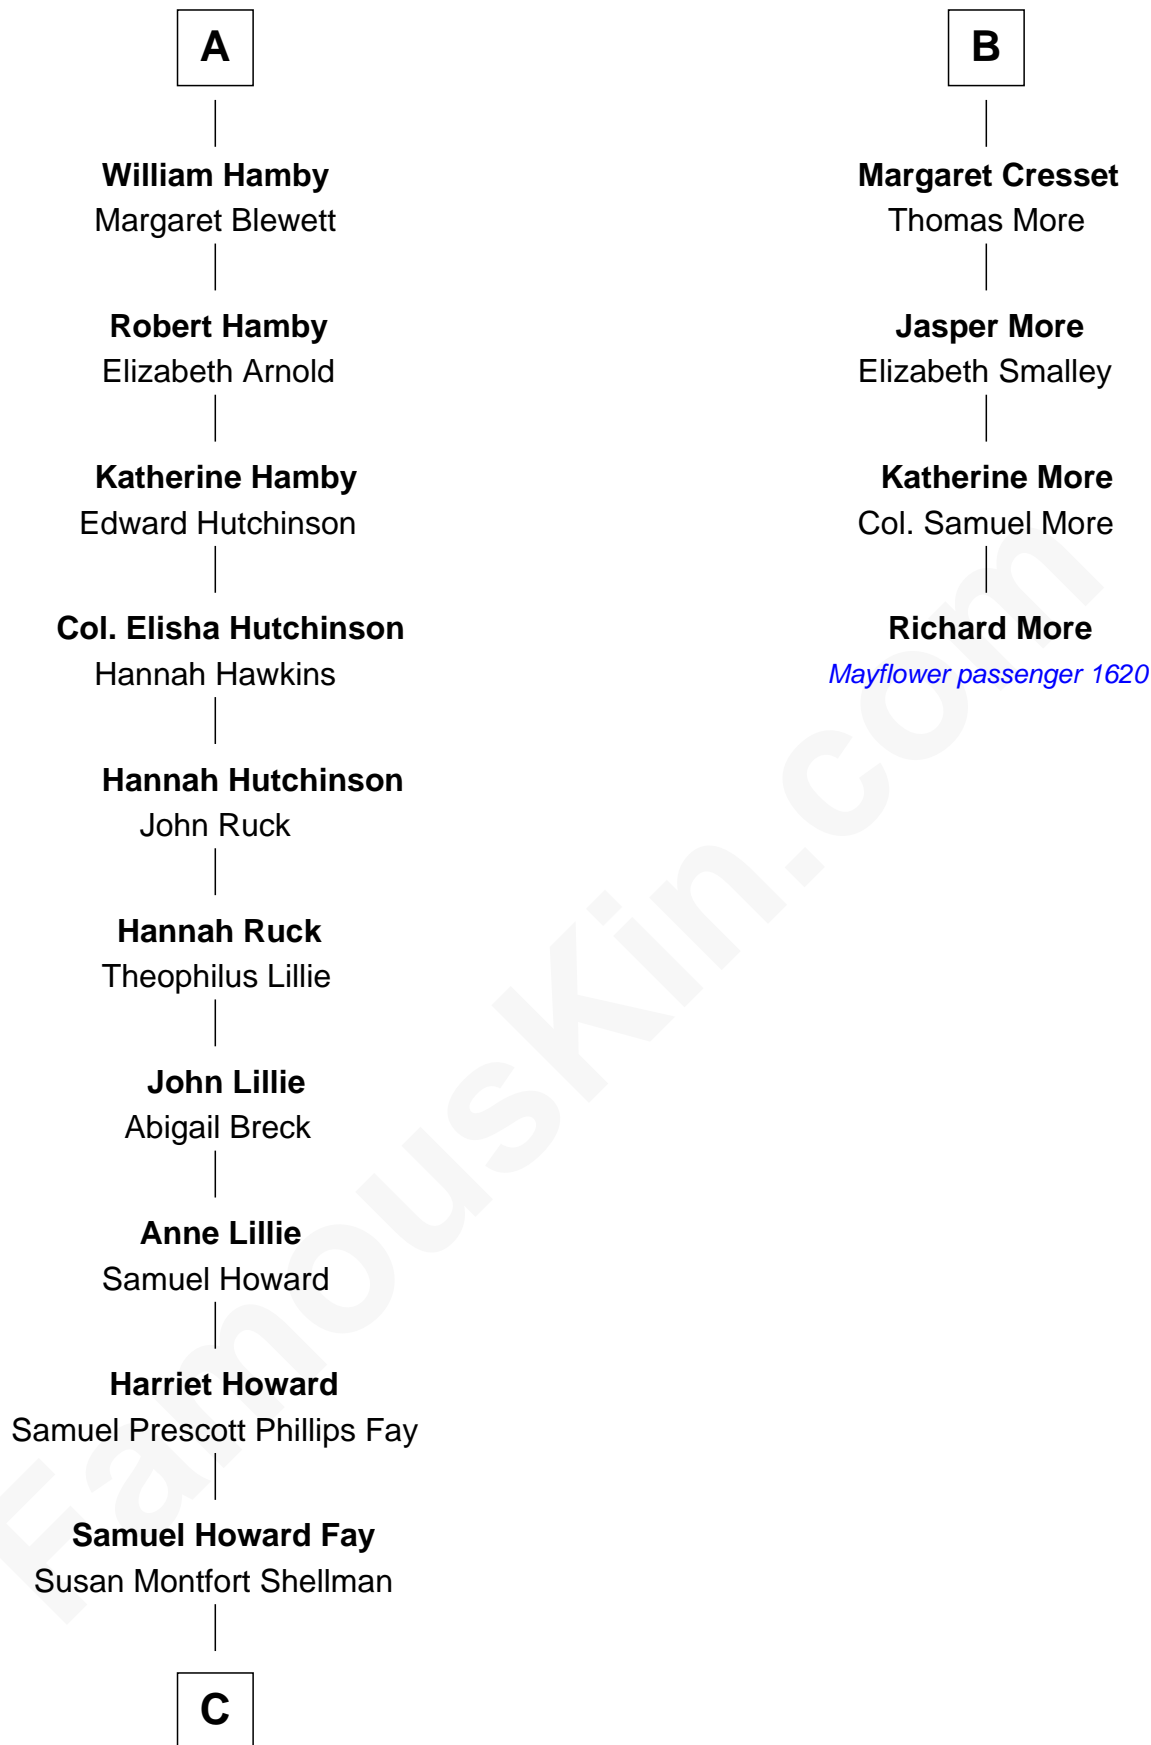

FamousKin.com Relationship Chart of

George W. Bush

43rd U.S. President

MAYFLOWER

10th cousin 11 times removed of

Richard More

(c1614 - c1696) Mayflower passenger 1620

Sir Philip le Despencer

Margery Willoughby

Elizabeth Hilton

Richard Thimbleby

Anne Thimbleby

John Booth

Eleanor Booth

Edward Hamby

A

Sir Edmund Sutton

Matilda Clifford

Dorothy Sutton

Richard Wrottesley

Joan Wrottesley

Richard Cresset

B

C

Harriet Eleanor Fay
Rev. James Smith Bush

Samuel Prescott Bush
Flora Sheldon

Prescott Sheldon Bush
Dorothy Wear Walker

George Herbert Walker Bush
Barbara Pierce

George W. Bush
43rd U.S. President

FamousKin.com