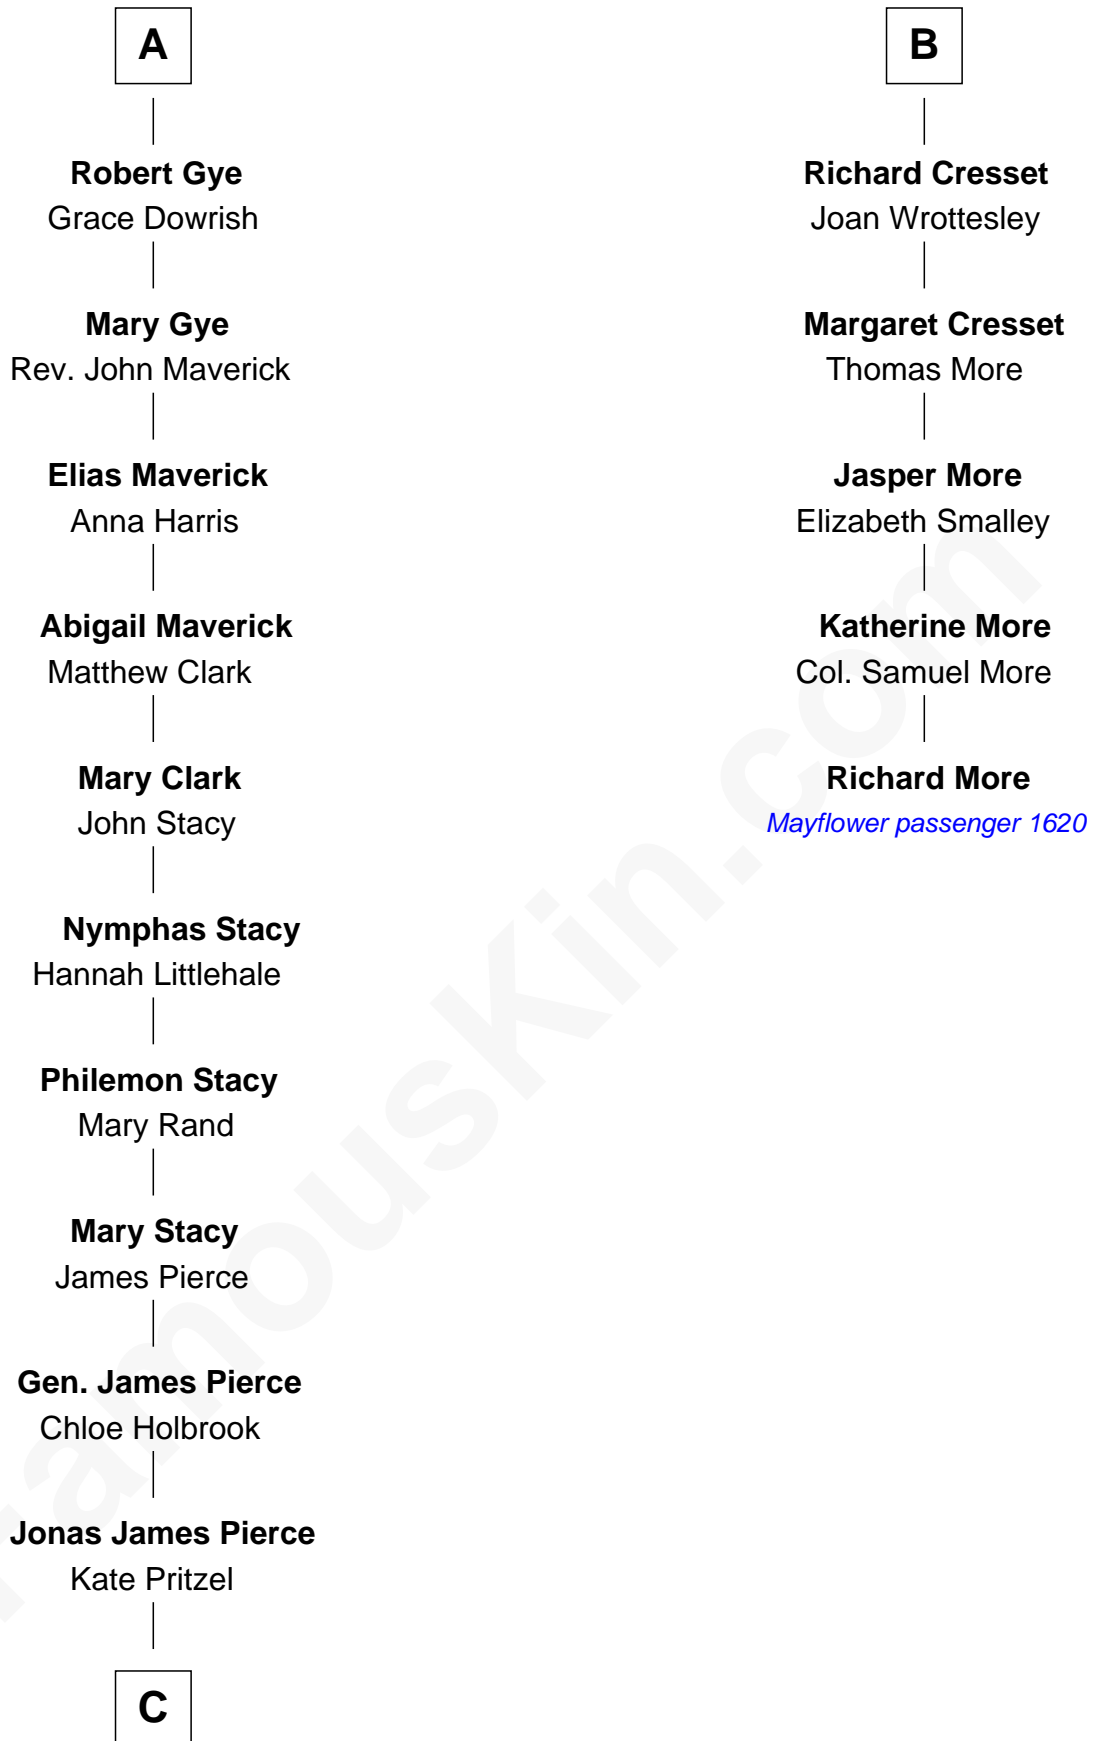

FamousKin.com Relationship Chart of

George W. Bush

43rd U.S. President

11th cousin 9 times removed of

Richard More

(c1614 - c1696) Mayflower passenger 1620

MAYFLOWER

Henry Plantagenet

John de Mowbray

John de Mowbray

Elizabeth de Segrave

Margaret Mowbray

Sir Reginald Lucy

Sir Walter Lucy

Eleanor L'Arcedeckne

Eleanor Lucy

Sir Thomas Hopton

Elizabeth Hopton

Sir Roger Corbet

Jane Corbet

Thomas Cresset

B

C

—
Scott Pierce
Mabel Marvin

—
Marvin Pierce
Pauline Robinson

—
Barbara Pierce
George Herbert Walker Bush

—
George W. Bush
43rd U.S. President

FamousKin.com