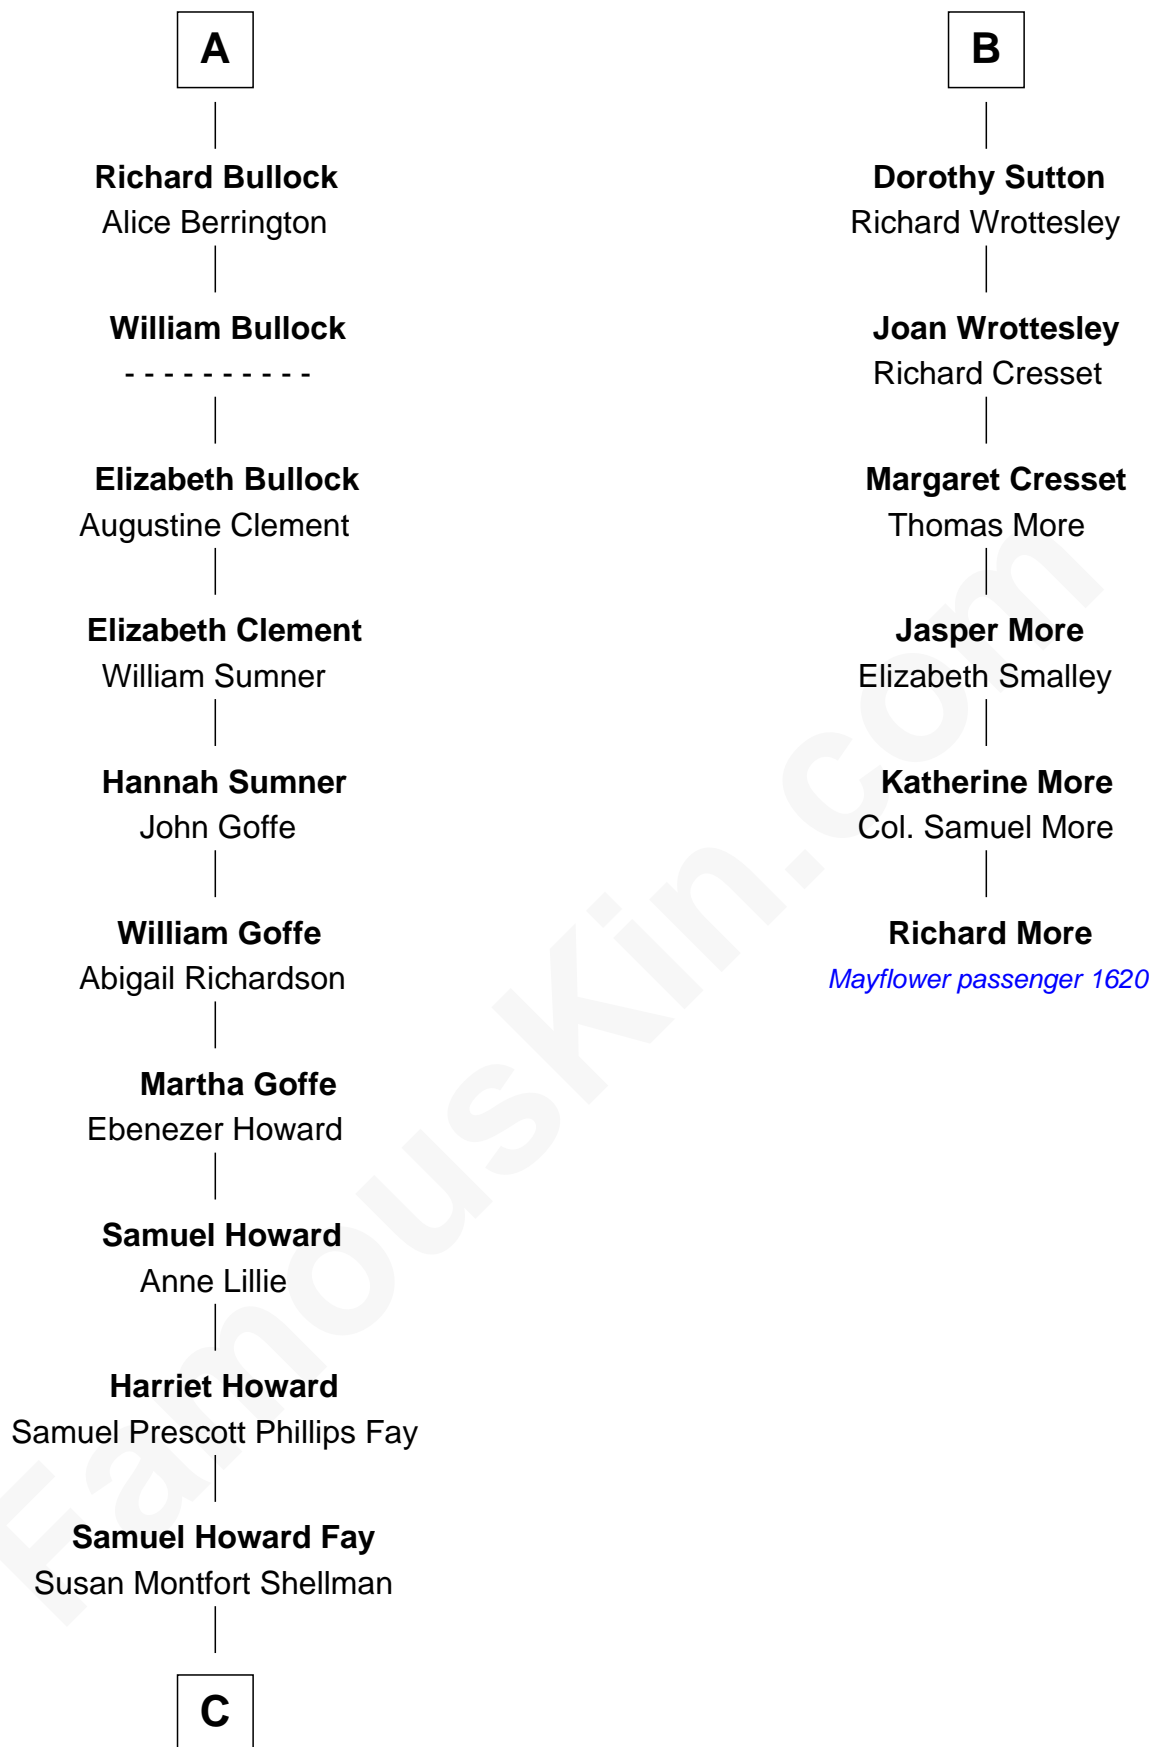

# FamousKin.com Relationship Chart of

**George W. Bush**

43rd U.S. President

12th cousin 9 times removed of

**Richard More**

(c1614 - c1696) Mayflower passenger 1620

**MAYFLOWER**

**C**

**Harriet Eleanor Fay**  
Rev. James Smith Bush

**Samuel Prescott Bush**  
Flora Sheldon

**Prescott Sheldon Bush**  
Dorothy Wear Walker

**George Herbert Walker Bush**  
Barbara Pierce

**George W. Bush**  
*43rd U.S. President*

FamousKin.com