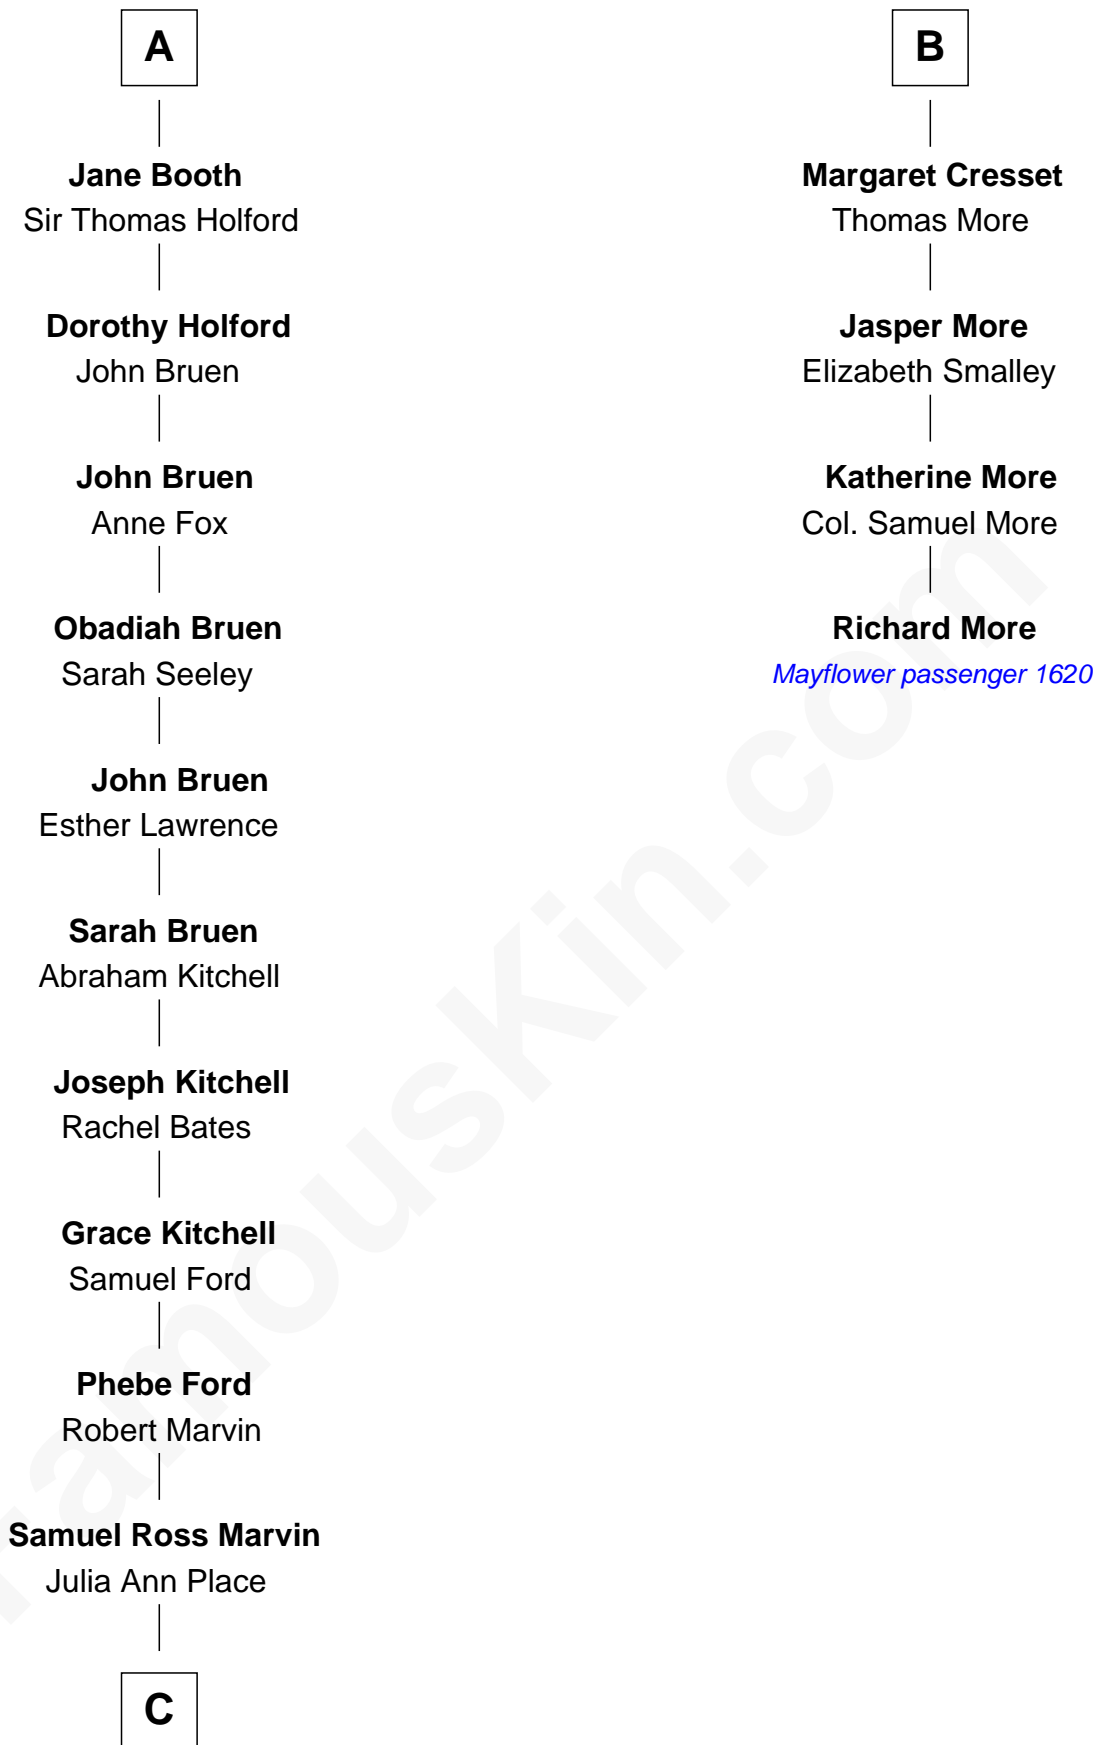

FamousKin.com
Relationship Chart of
George W. Bush
43rd U.S. President

10th cousin 11 times removed of

Richard More
(c1614 - c1696) Mayflower passenger 1620

C

Jerome Place Marvin

Martha Ann Stokes

Mabel Marvin

Scott Pierce

Marvin Pierce

Pauline Robinson

Barbara Pierce

George Herbert Walker Bush

George W. Bush

43rd U.S. President

FamousKin.com