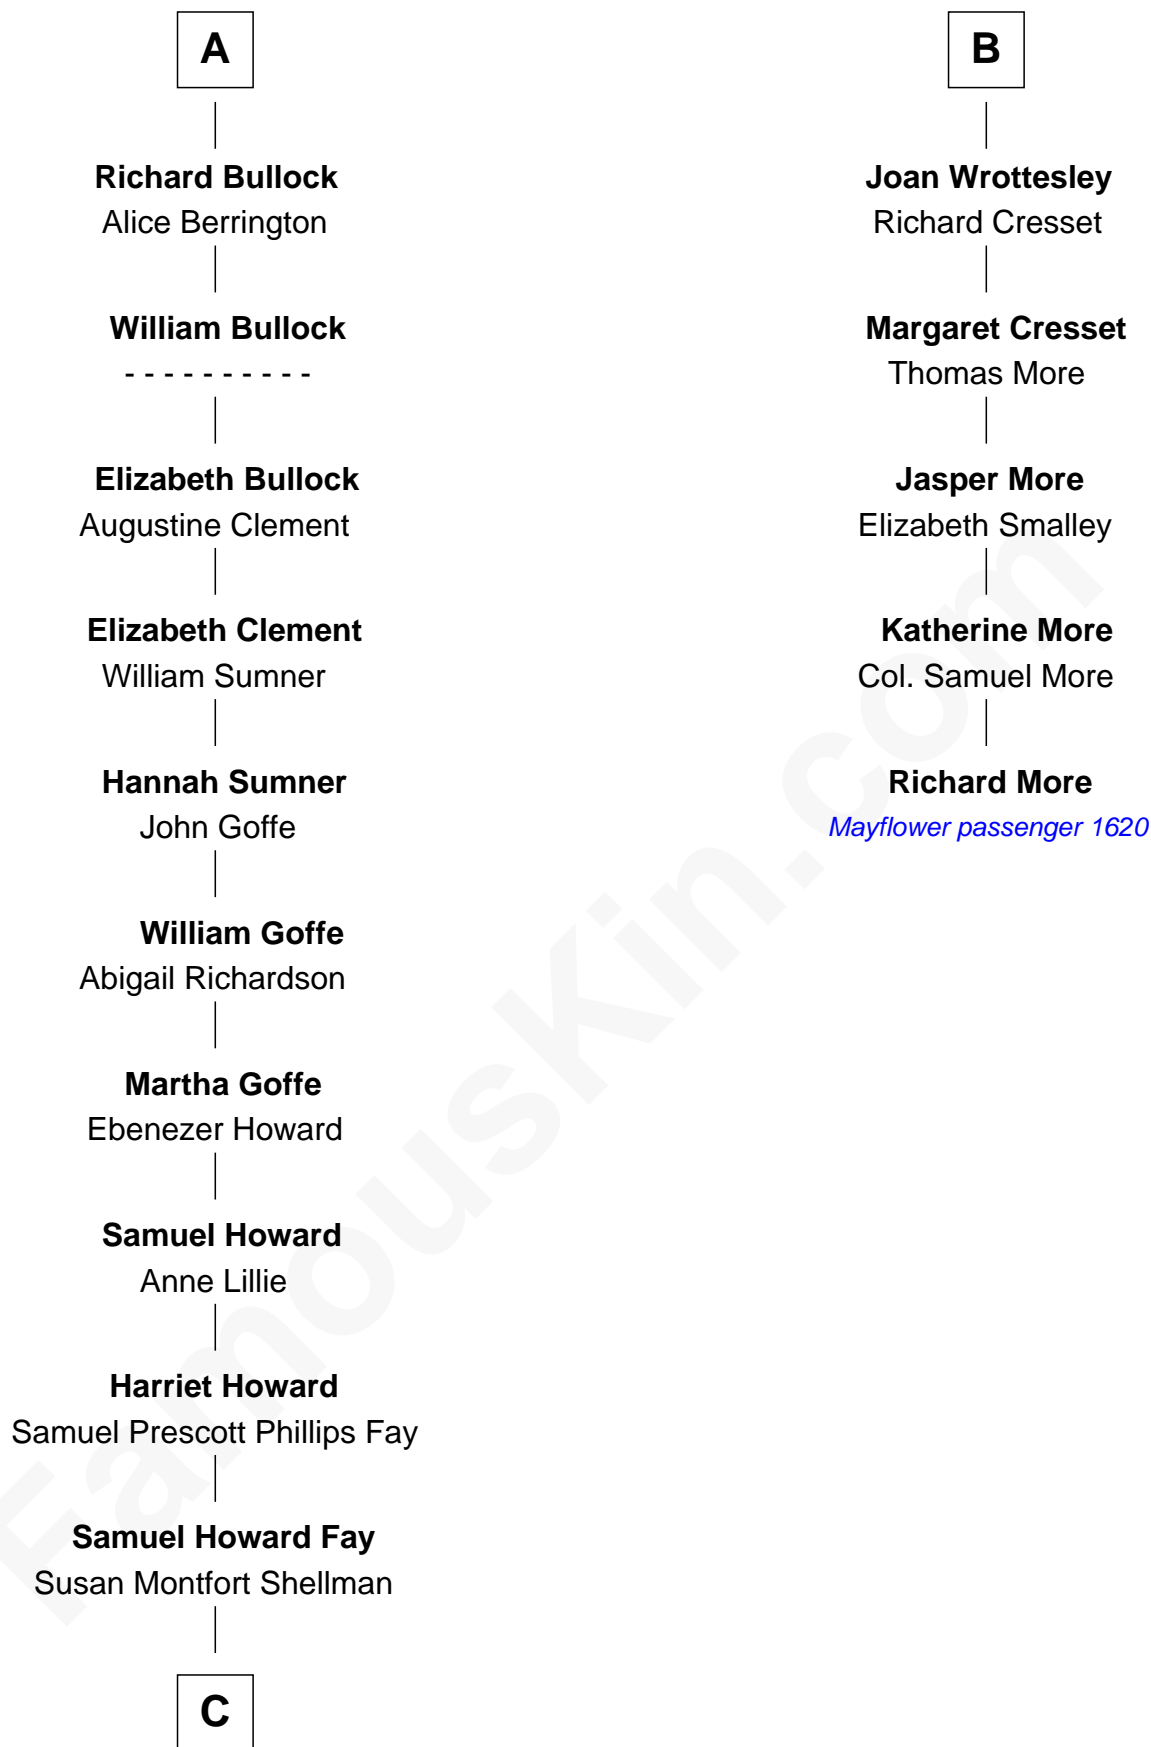

FamousKin.com Relationship Chart of

George W. Bush

43rd U.S. President

MAYFLOWER

11th cousin 10 times removed of

Richard More

(c1614 - c1696) Mayflower passenger 1620

William de Montagu
Katherine de Grandison

Sibyl de Montagu
Sir Edmund Fitzalan

Philippe Fitzalan
Sir Richard Sergeaux

Alice Sergeaux
Sir Richard de Vere

Sir John de Vere
Elizabeth Howard

Joan de Vere
Sir William Norreys

Margaret Norreys
Gilbert Bullock

Thomas Bullock
Alice Kingsmill

A

Philippa de Montagu
Sir Roger de Mortimer

Edmund Mortimer
Philippa Plantagenet

Elizabeth Mortimer
Sir Henry Percy

Elizabeth Percy
Sir John Clifford

Thomas Clifford
Joan Dacre

Matilda Clifford
Sir Edmund Sutton

Dorothy Sutton
Richard Wrotesley

B

C

Harriet Eleanor Fay
Rev. James Smith Bush

Samuel Prescott Bush
Flora Sheldon

Prescott Sheldon Bush
Dorothy Wear Walker

George Herbert Walker Bush
Barbara Pierce