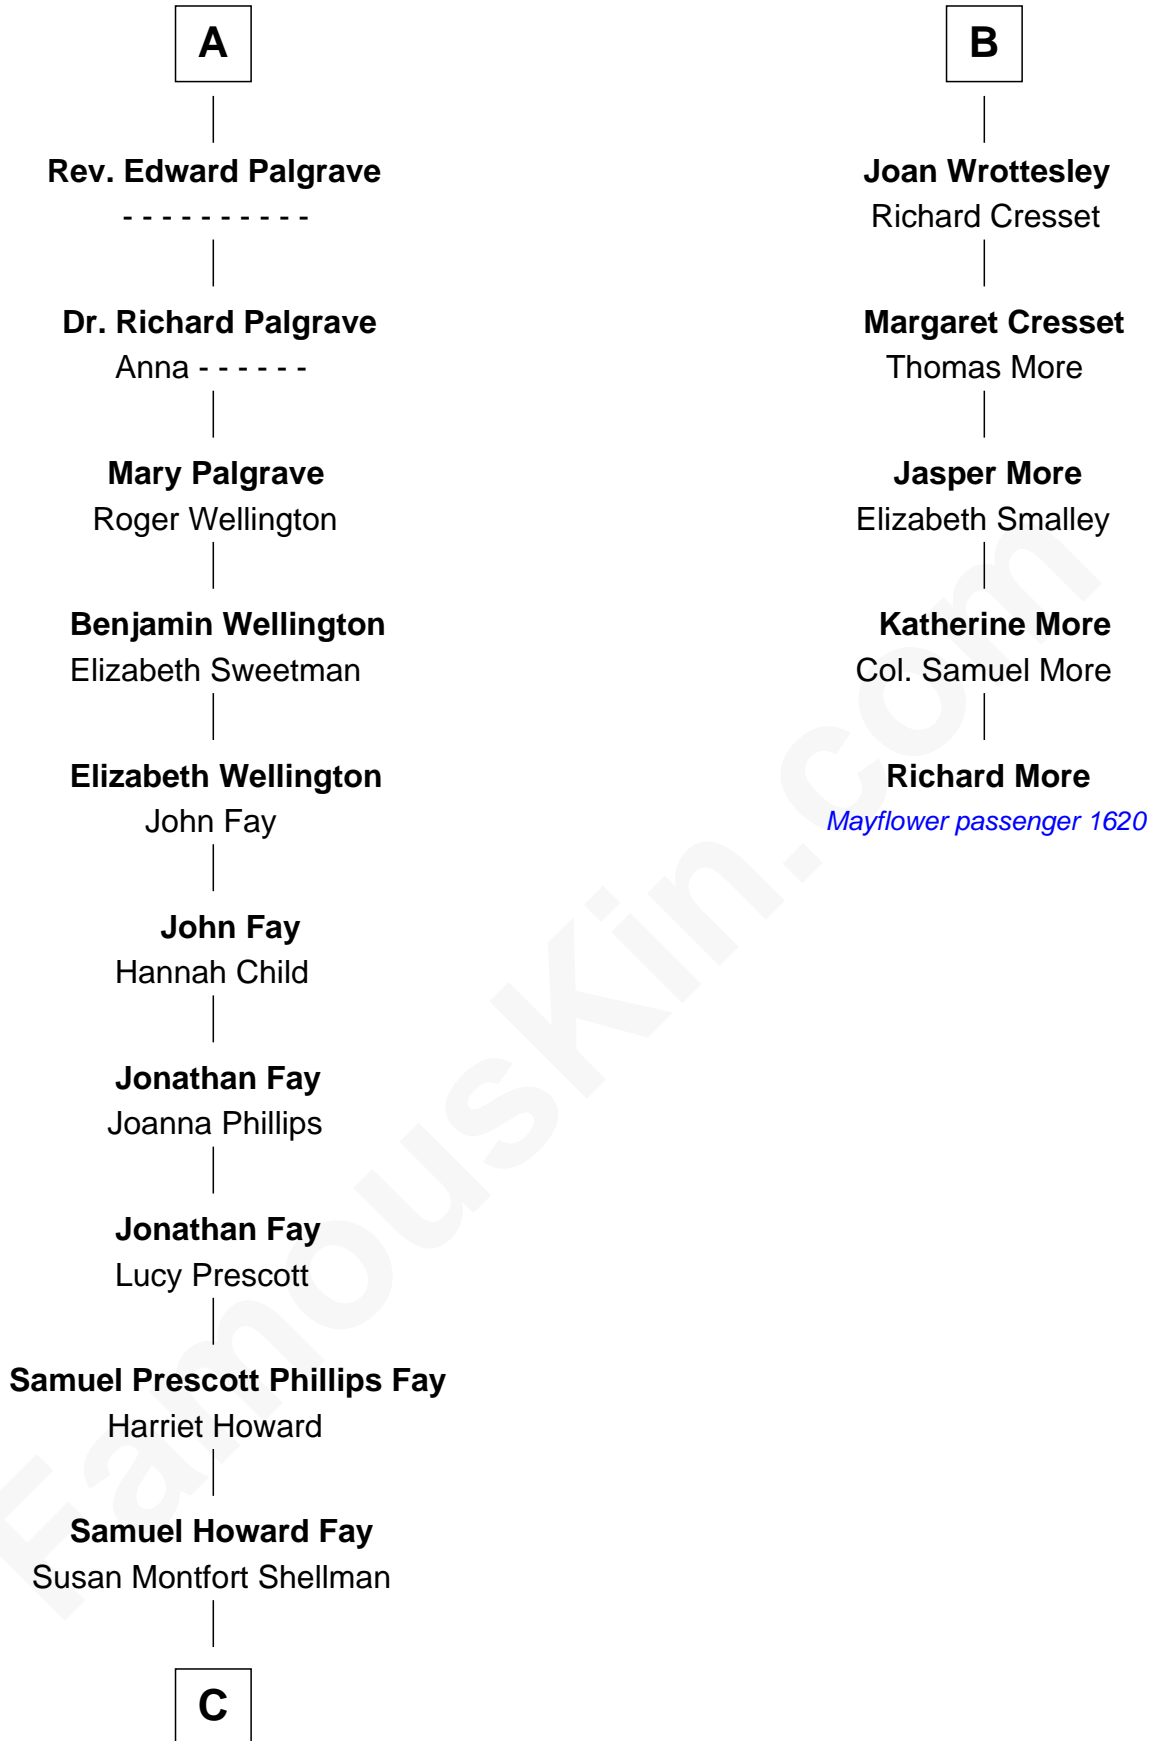

# FamousKin.com Relationship Chart of

**George W. Bush**

*43rd U.S. President*

**MAYFLOWER**

11th cousin 10 times removed of

**Richard More**

*(c1614 - c1696) Mayflower passenger 1620*

**C**

—  
**Harriet Eleanor Fay**  
Rev. James Smith Bush

—  
**Samuel Prescott Bush**  
Flora Sheldon

—  
**Prescott Sheldon Bush**  
Dorothy Wear Walker

—  
**George Herbert Walker Bush**  
Barbara Pierce

—  
**George W. Bush**  
*43rd U.S. President*

FamousKin.com