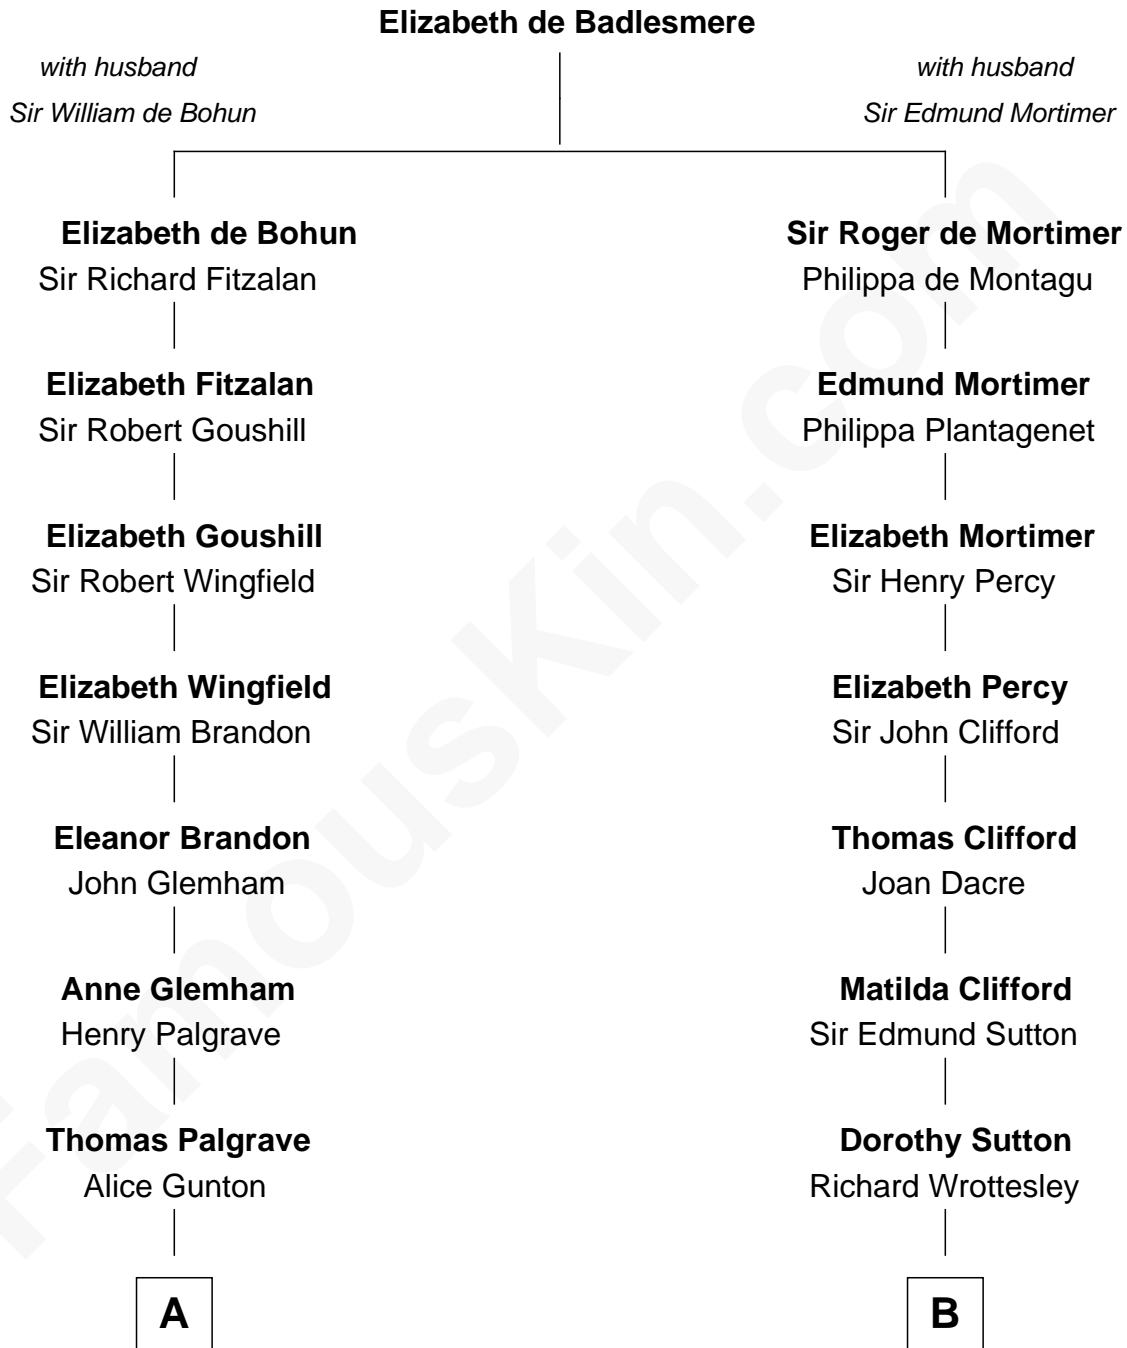

# FamousKin.com Relationship Chart of

**George W. Bush**

*43rd U.S. President*

**MAYFLOWER**

11th cousin 10 times removed of

**Richard More**

*(c1614 - c1696) Mayflower passenger 1620*

**C**

—  
**Harriet Eleanor Fay**  
Rev. James Smith Bush

—  
**Samuel Prescott Bush**  
Flora Sheldon

—  
**Prescott Sheldon Bush**  
Dorothy Wear Walker

—  
**George Herbert Walker Bush**  
Barbara Pierce

—  
**George W. Bush**  
*43rd U.S. President*