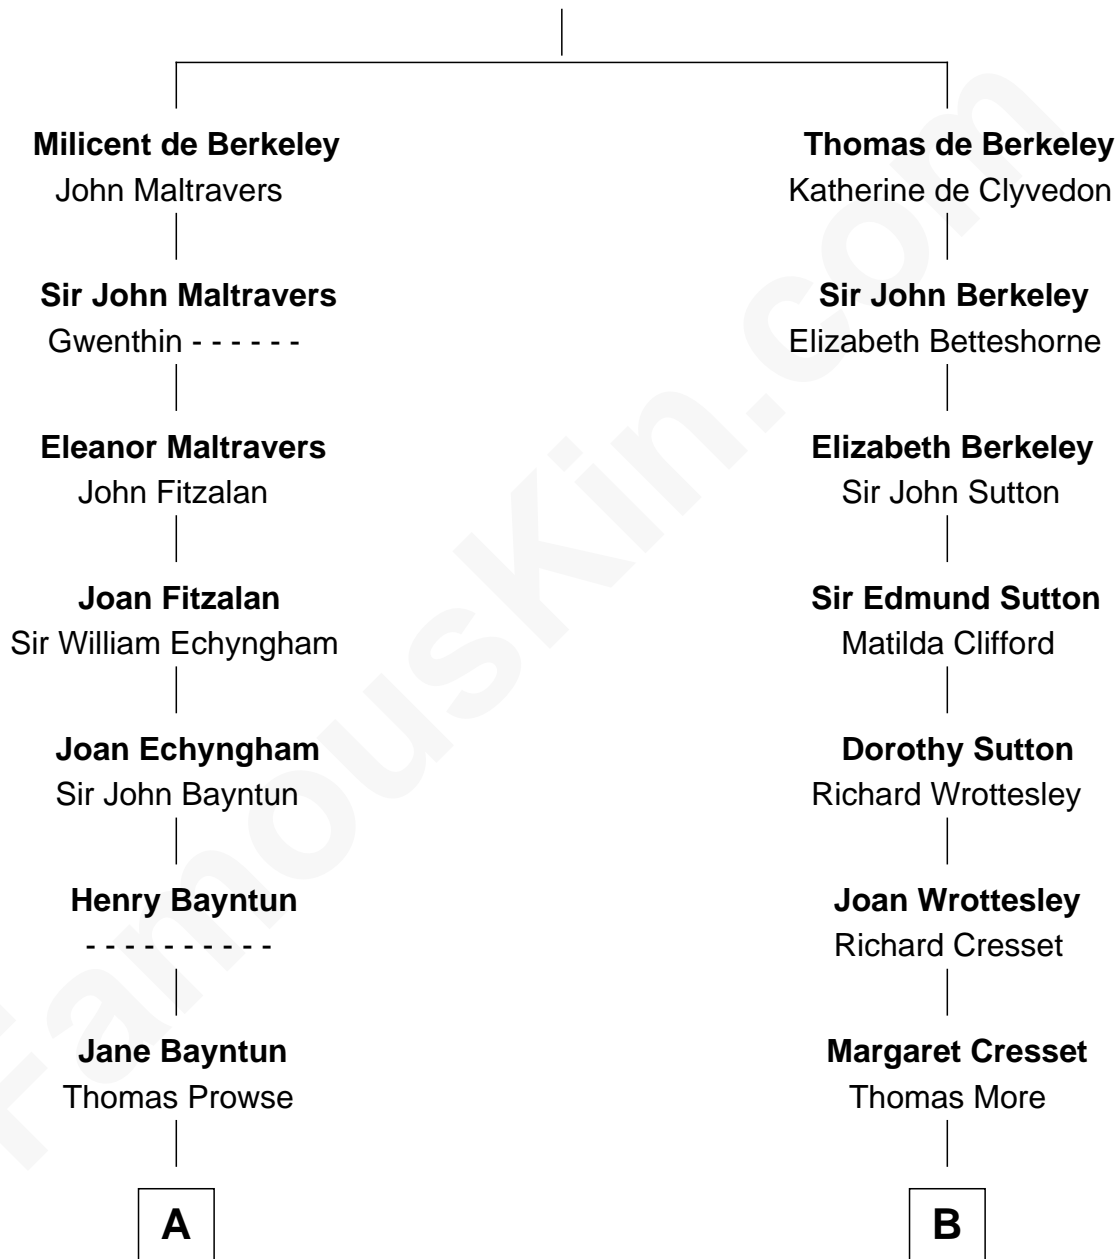

FamousKin.com Relationship Chart of

George W. Bush

43rd U.S. President

9th cousin 12 times removed of

Richard More

(c1614 - c1696) Mayflower passenger 1620

MAYFLOWER

Sir Maurice de Berkeley

Eve la Zouche

C

Jonas James Pierce

Kate Pritzel

Scott Pierce

Mabel Marvin

Marvin Pierce

Pauline Robinson

Barbara Pierce

George Herbert Walker Bush

George W. Bush

43rd U.S. President

FamousKin.com