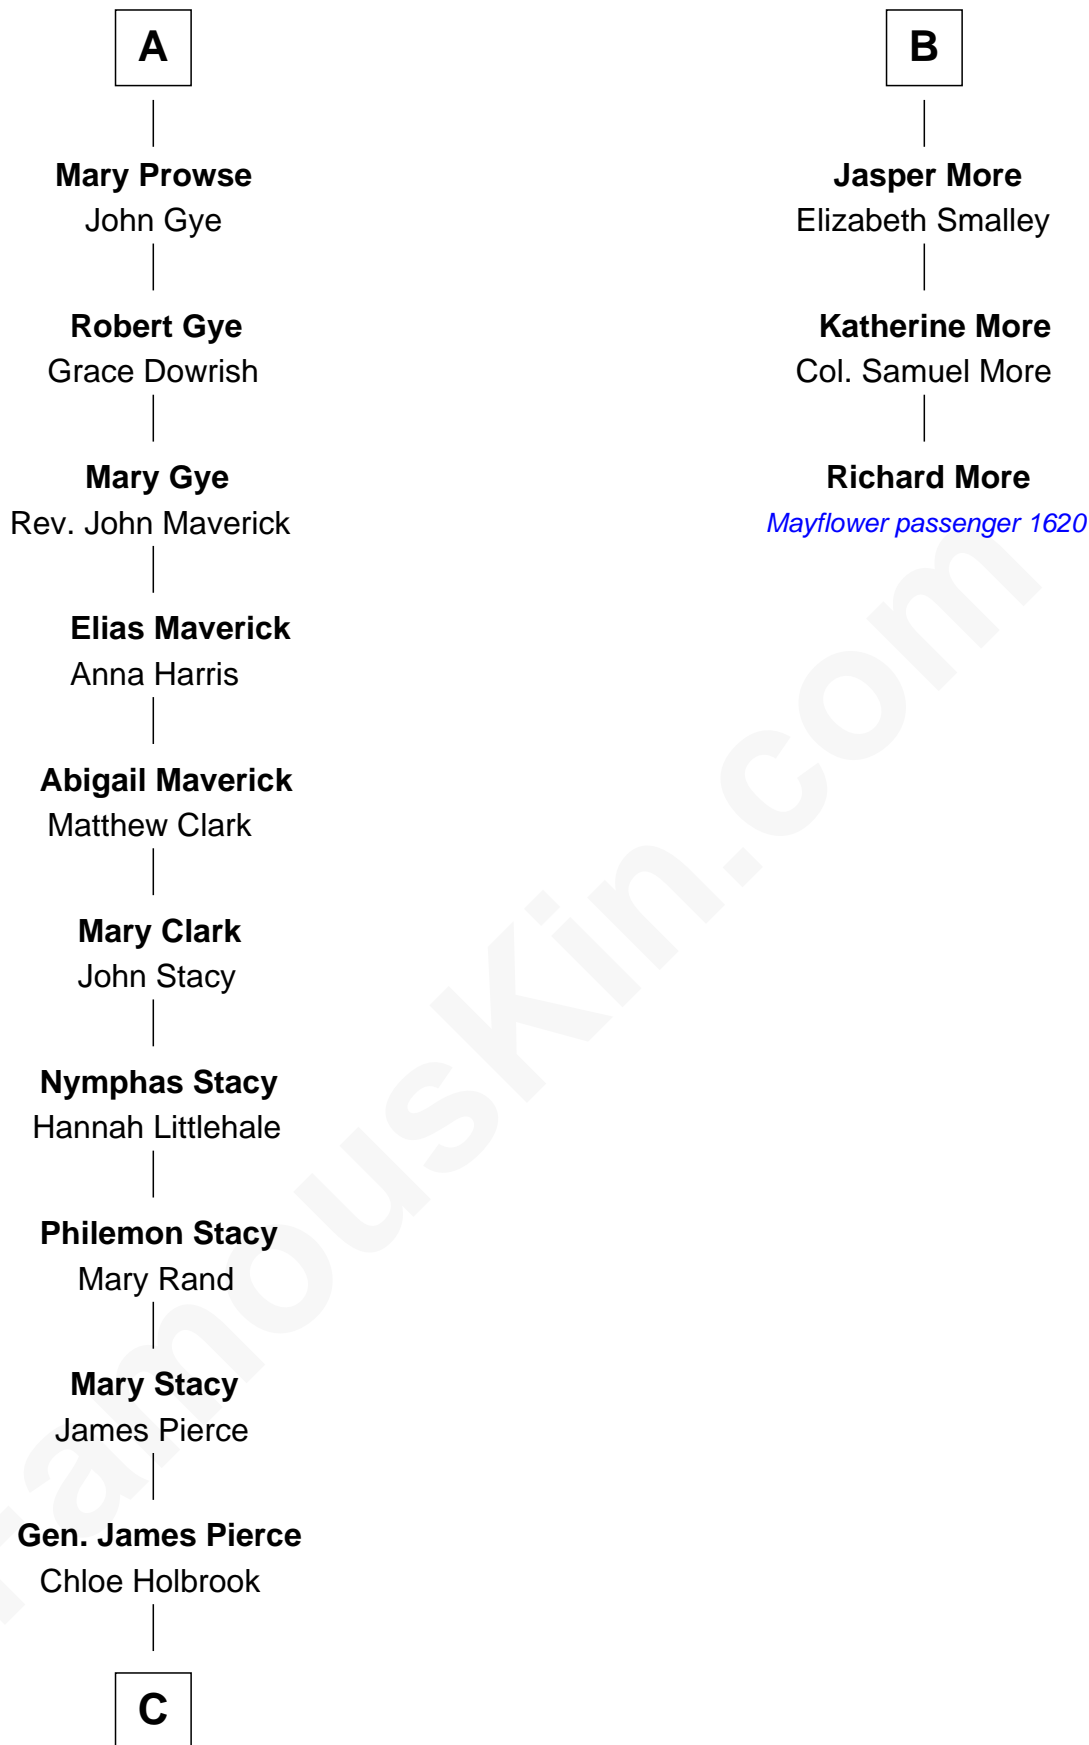

FamousKin.com Relationship Chart of

George W. Bush

43rd U.S. President

9th cousin 12 times removed of

Richard More

(c1614 - c1696) Mayflower passenger 1620

MAYFLOWER

Sir Maurice de Berkeley

Eve la Zouche

C

Jonas James Pierce

Kate Pritzel

Scott Pierce

Mabel Marvin

Marvin Pierce

Pauline Robinson