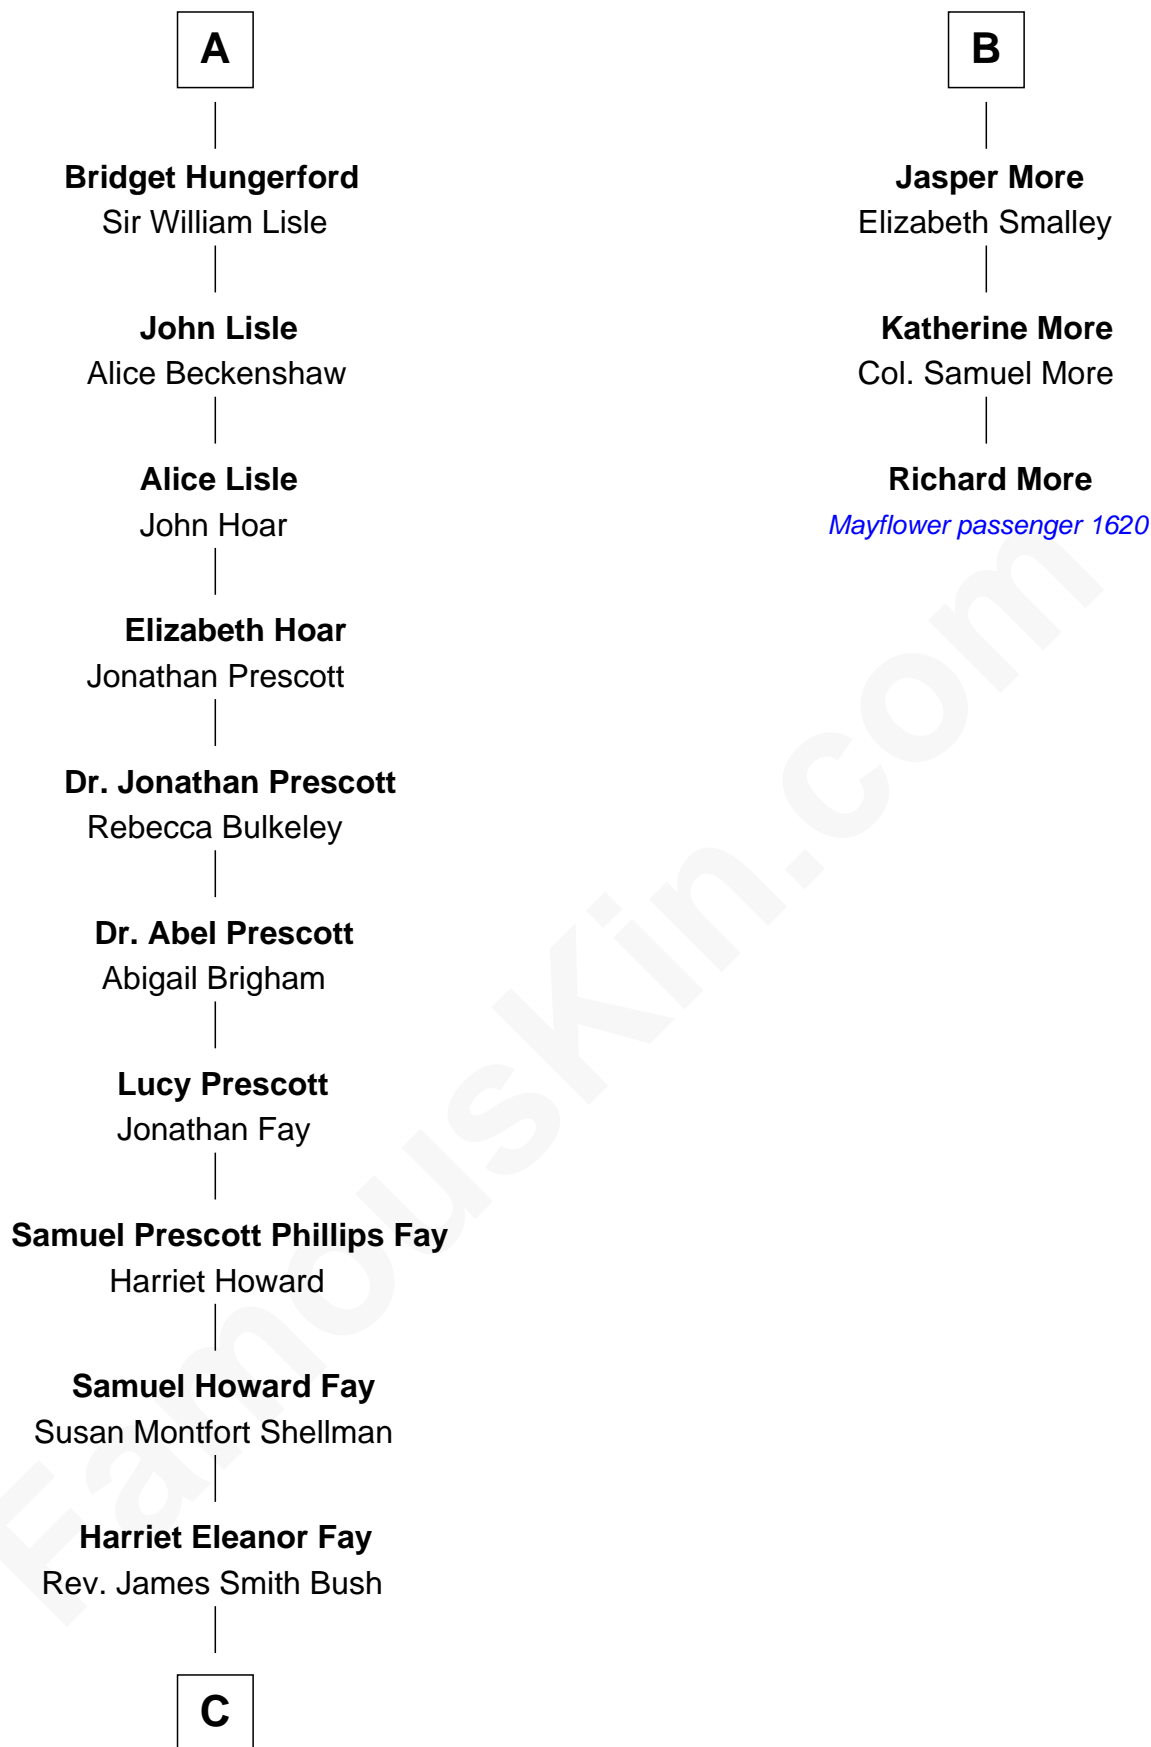

# FamousKin.com Relationship Chart of

**George W. Bush**

43rd U.S. President

9th cousin 11 times removed of

**Richard More**

(c1614 - c1696) Mayflower passenger 1620

**MAYFLOWER**

**C**

Samuel Prescott Bush

Flora Sheldon

Prescott Sheldon Bush

Dorothy Wear Walker

George Herbert Walker Bush

Barbara Pierce

George W. Bush

*43rd U.S. President*