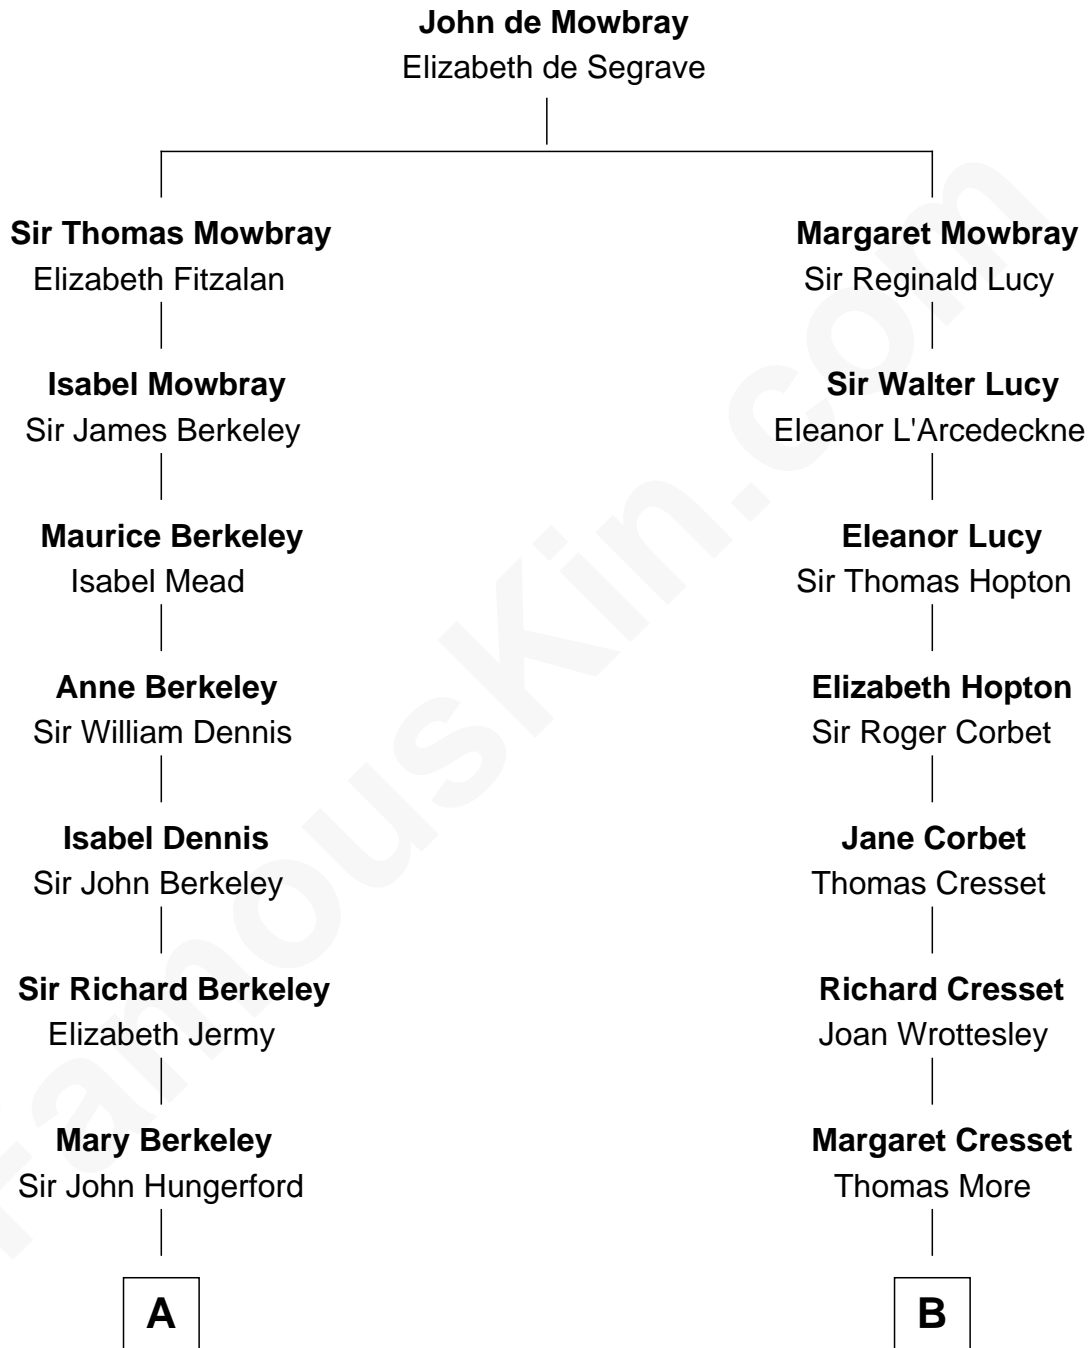

# FamousKin.com Relationship Chart of

**George W. Bush**

43rd U.S. President

9th cousin 11 times removed of

**Richard More**

(c1614 - c1696) Mayflower passenger 1620

**MAYFLOWER**

**C**

Samuel Prescott Bush

Flora Sheldon

Prescott Sheldon Bush

Dorothy Wear Walker

George Herbert Walker Bush

Barbara Pierce

George W. Bush

*43rd U.S. President*