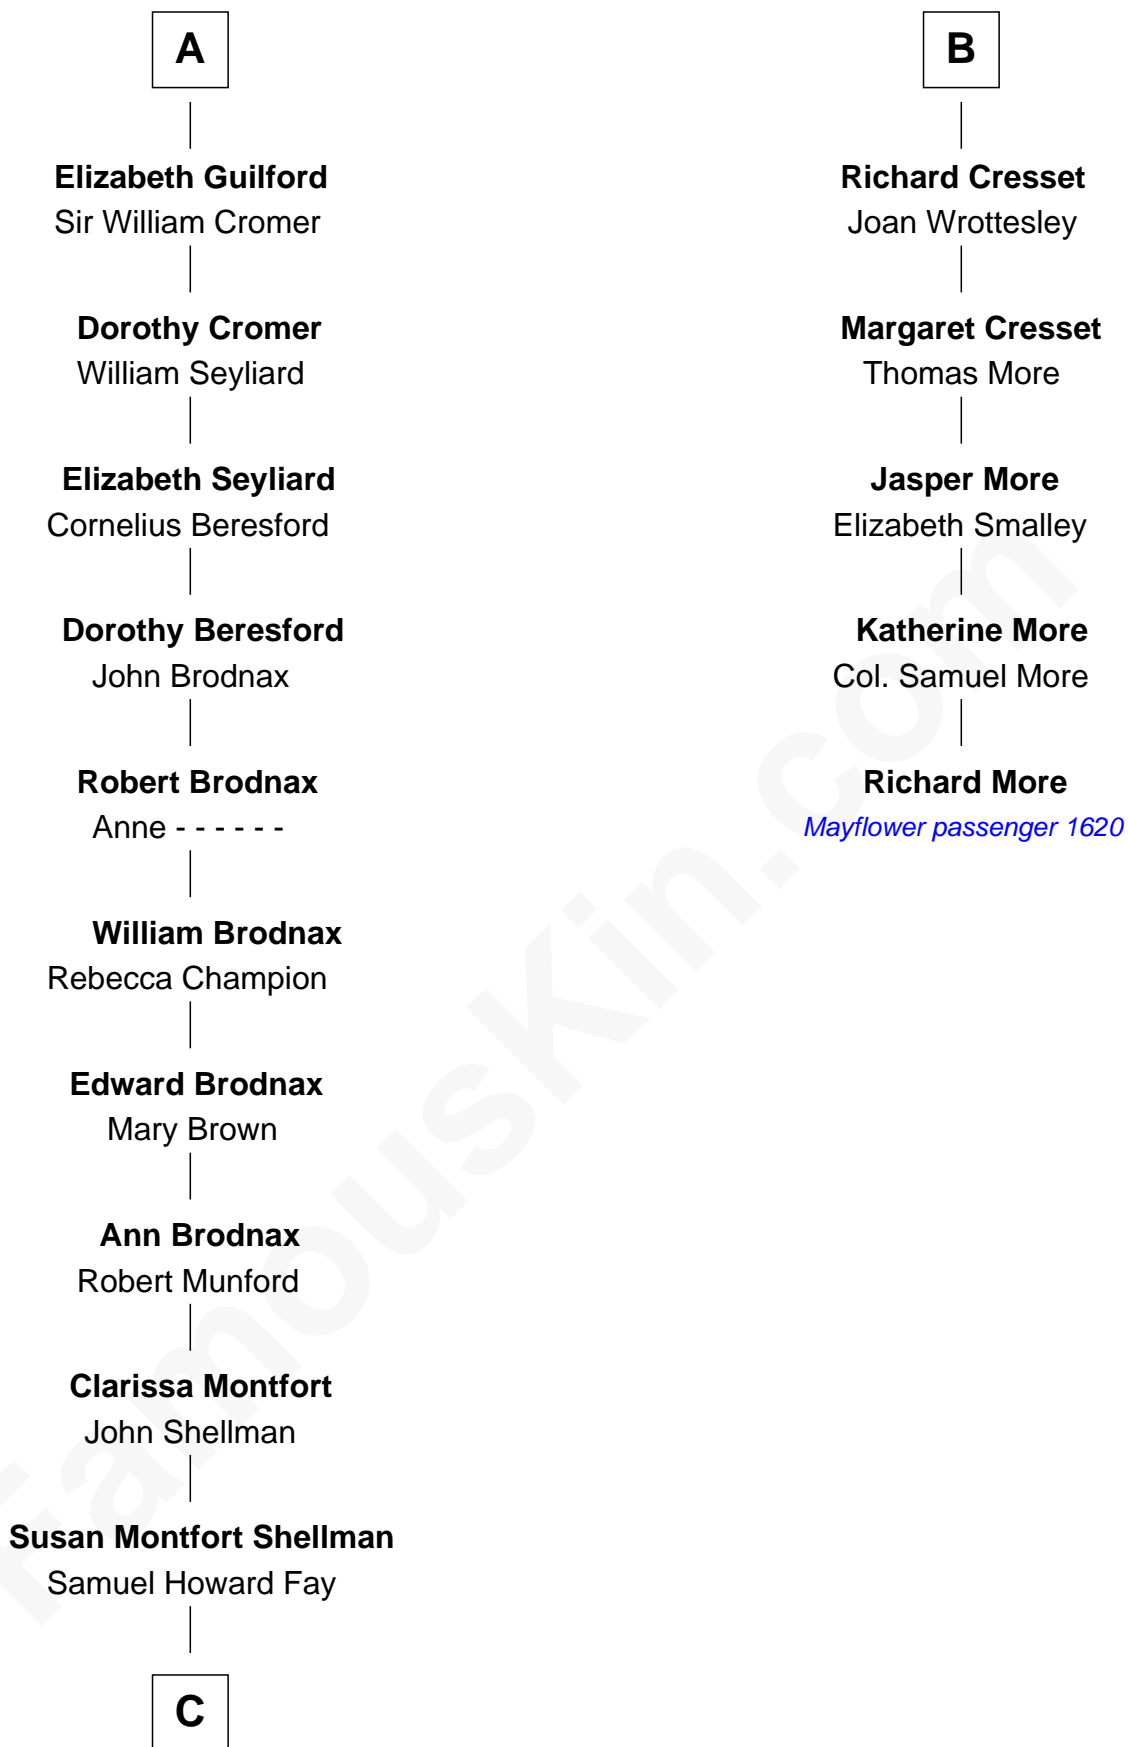

FamousKin.com Relationship Chart of

George W. Bush
43rd U.S. President

11th cousin 10 times removed of

Richard More
(c1614 - c1696) Mayflower passenger 1620

Sir John de Mowbray
Aline de Braiose

John de Mowbray
Joan of Lancaster

Eleanor Mowbray
Roger de la Warre

Joan de la Warre
Sir Thomas West

Sir Reynold West
Margaret Thorley

Sir Richard West
Katherine Hungerford

Sir Thomas West
Eleanor Copley

Barbara West
Sir John Guilford

A

John de Mowbray
Joan of Lancaster

John de Mowbray
Elizabeth de Segrave

Margaret Mowbray
Sir Reginald Lucy

Sir Walter Lucy
Eleanor L'Arcedeckne

Eleanor Lucy
Sir Thomas Hopton

Elizabeth Hopton
Sir Roger Corbet

Jane Corbet
Thomas Cresset

B

C

Harriet Eleanor Fay
Rev. James Smith Bush

Samuel Prescott Bush
Flora Sheldon

Prescott Sheldon Bush
Dorothy Wear Walker

George Herbert Walker Bush
Barbara Pierce

George W. Bush
43rd U.S. President

FamousKin.com