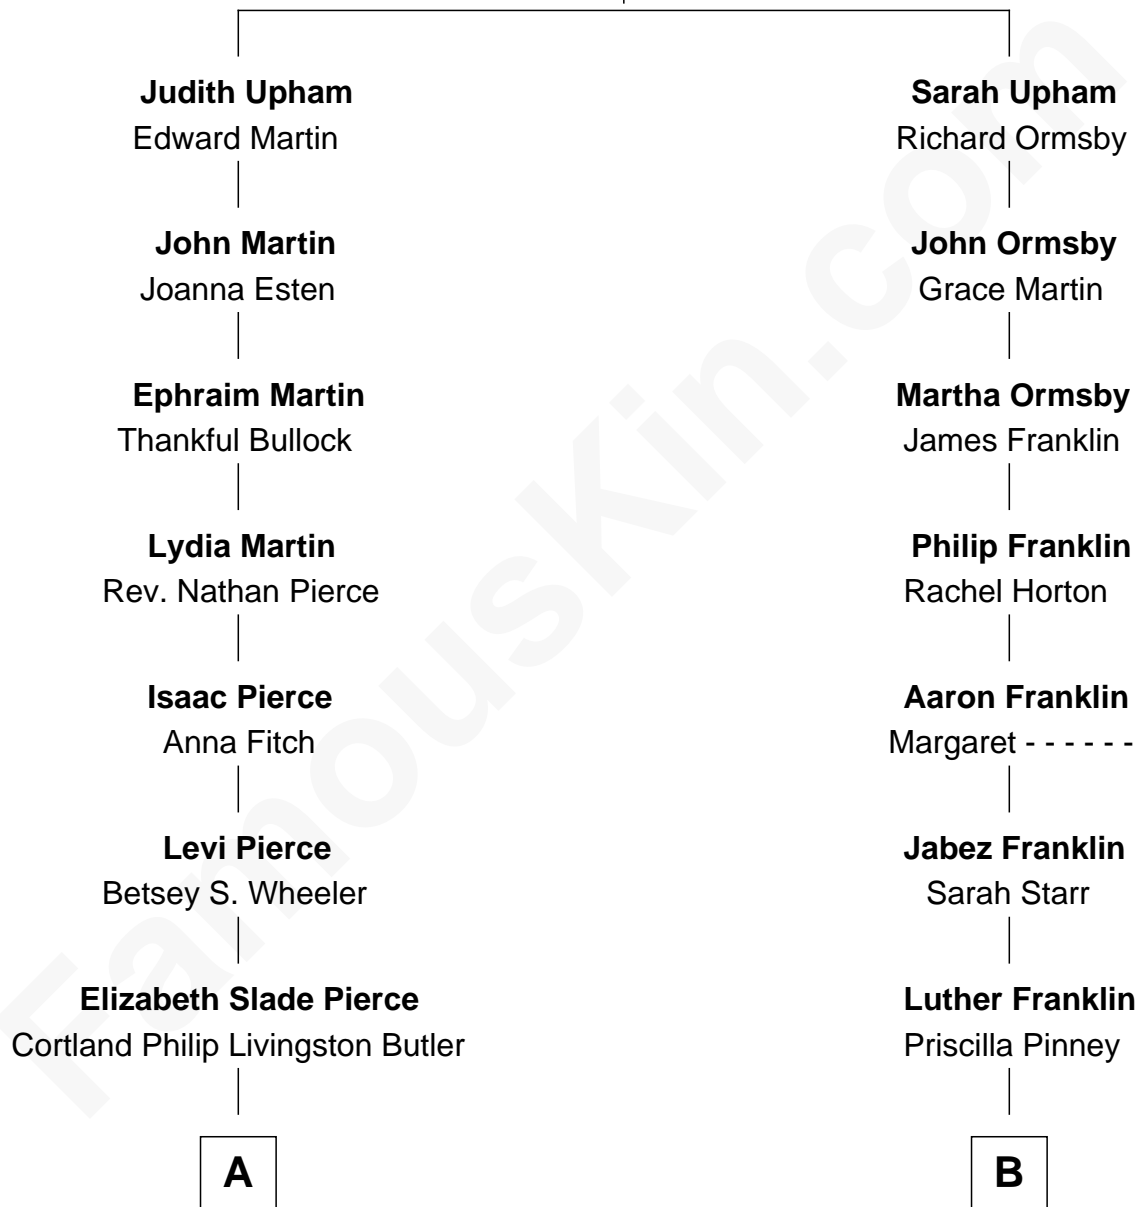

FamousKin.com Relationship Chart of

George W. Bush

43rd U.S. President

9th cousin 2 times removed of

Calvin Coolidge

30th U.S. President

Richard Upham

Maria - - - - -

A

Mary Elizabeth Butler
Robert Emmet Sheldon

Flora Sheldon
Samuel Prescott Bush

Prescott Sheldon Bush
Dorothy Wear Walker

George Herbert Walker Bush
Barbara Pierce

George W. Bush
43rd U.S. President

B

Abigail Pinney Franklin
Hiram Dunlap Moor