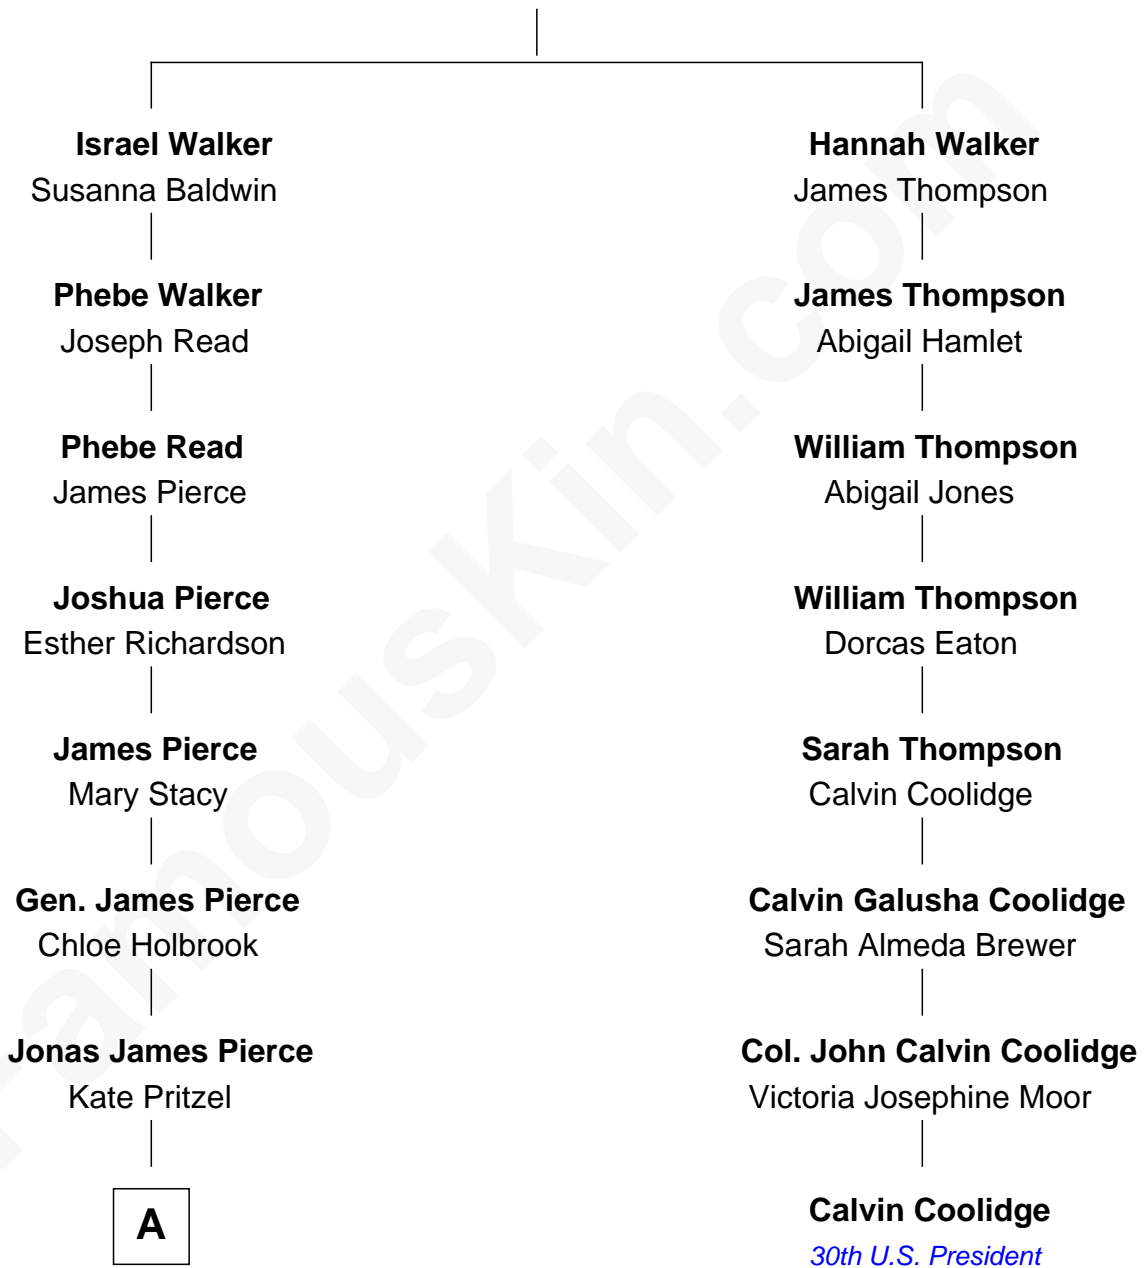

FamousKin.com Relationship Chart of

George W. Bush
43rd U.S. President

7th cousin 3 times removed of

Calvin Coolidge
30th U.S. President

Samuel Walker

FamousKin.com