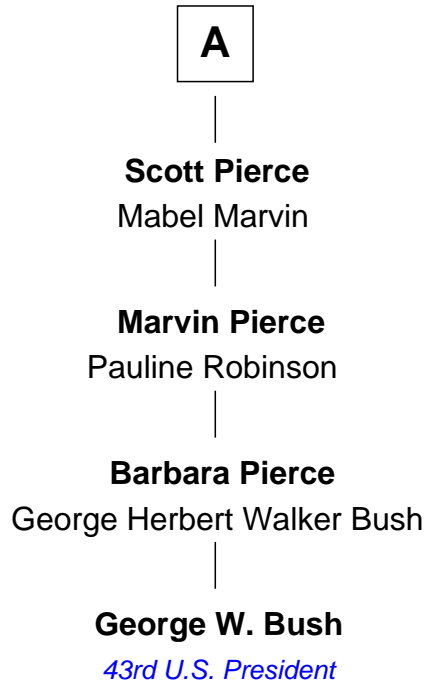

FamousKin.com Relationship Chart of

George W. Bush
43rd U.S. President

7th cousin 3 times removed of

Calvin Coolidge
30th U.S. President

Benedict Pulsipher
Susanna Waters

Richard Pulsipher
Ruth Gold

William Pulsipher
Mary Lovell

Elizabeth Pulsipher
Daniel Hill

Daniel Hill
Mercy Hayward

Mercy Hill
John Holbrook

Chloe Holbrook
Gen. James Pierce

Jonas James Pierce
Kate Pritzel

A

David Pulsipher
Susanna - - - - -

David Pulsipher
Elizabeth Stowell

Mary Pulsipher
John Harwood

Lydia Harwood
Nathaniel Davis

Mary Davis
John Dunlap Moor

Hiram Dunlap Moor
Abigail Pinney Franklin

Victoria Josephine Moor
Col. John Calvin Coolidge

Calvin Coolidge
30th U.S. President