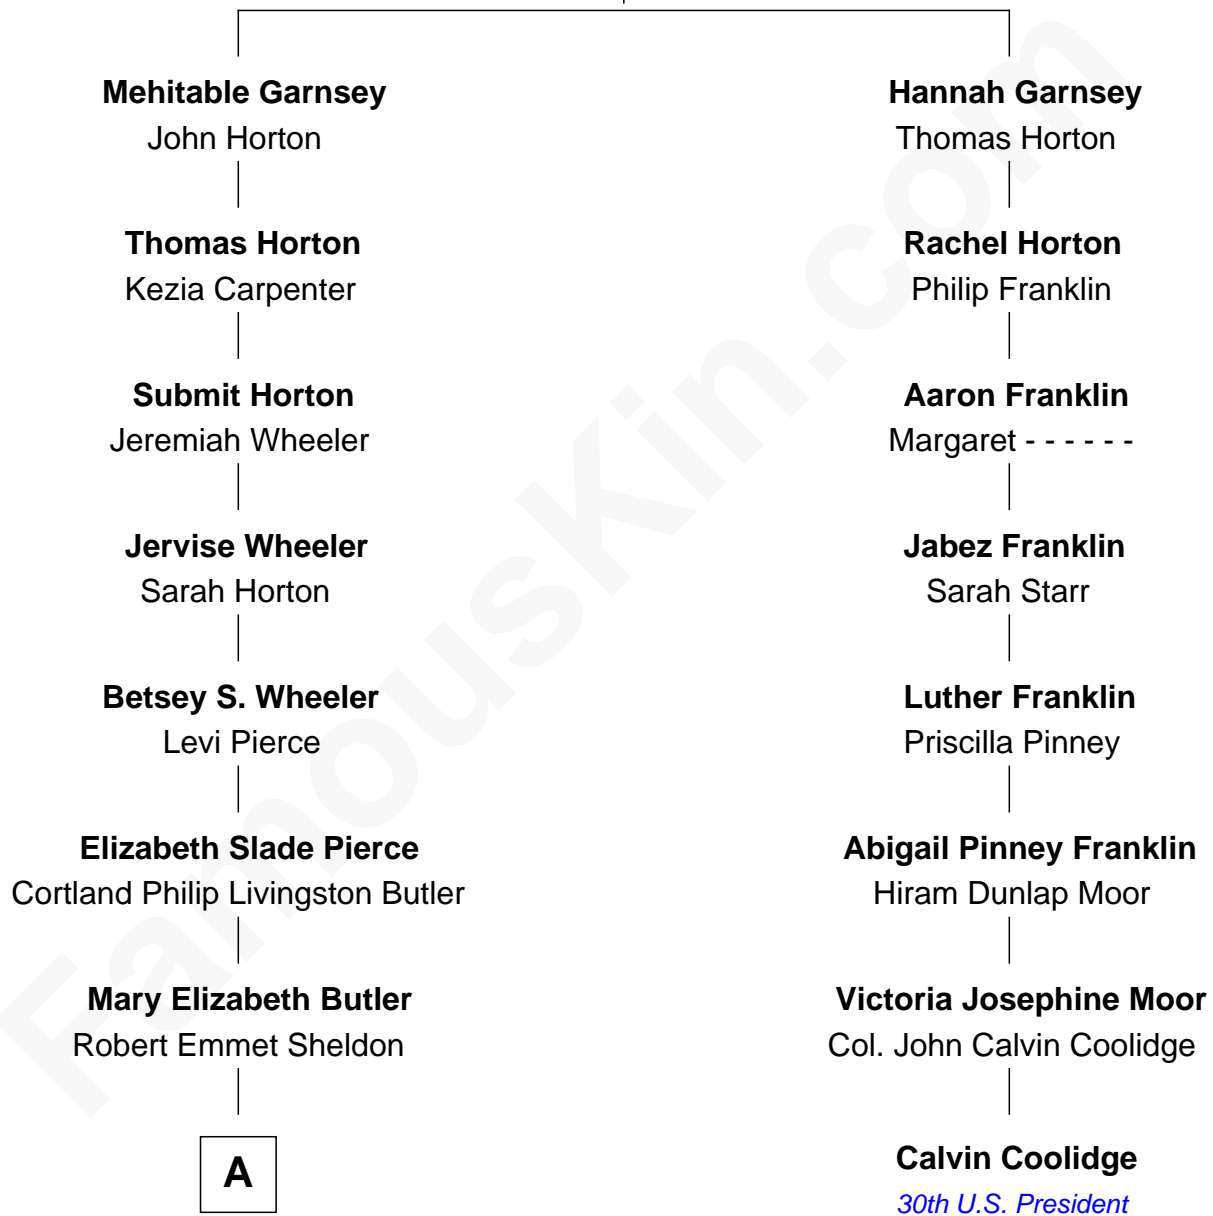

FamousKin.com Relationship Chart of

George W. Bush
43rd U.S. President

7th cousin 3 times removed of

Calvin Coolidge
30th U.S. President

John Garnsey
Elizabeth - - - - -

A

—
Flora Sheldon
Samuel Prescott Bush

—
Prescott Sheldon Bush
Dorothy Wear Walker

—
George Herbert Walker Bush
Barbara Pierce

—
George W. Bush
43rd U.S. President

FamousKin.com