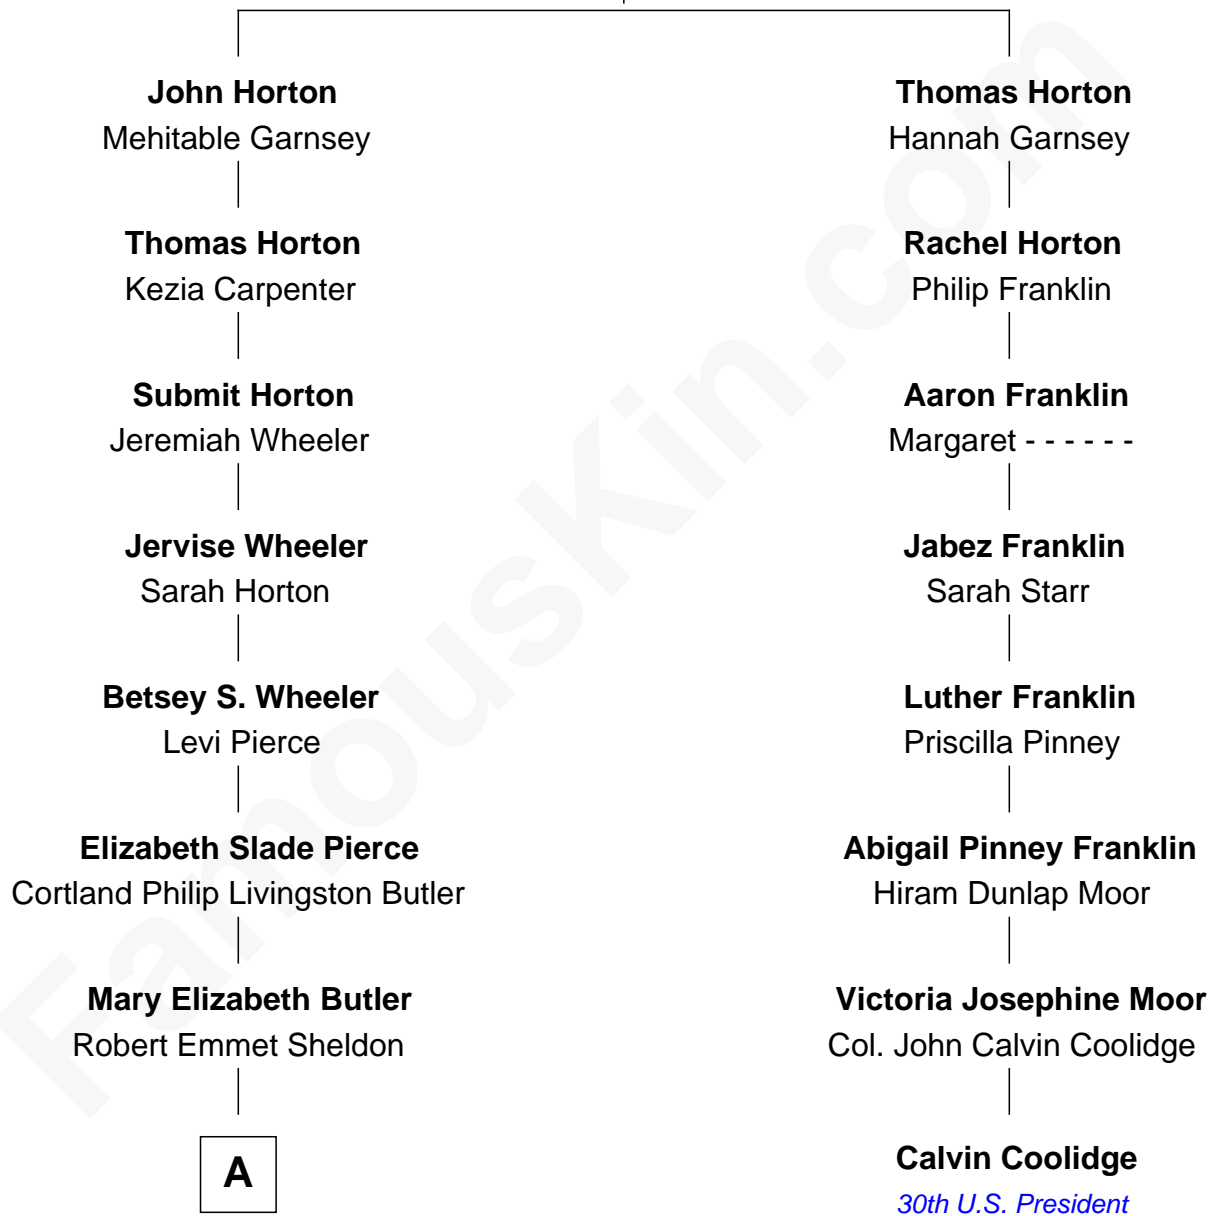

FamousKin.com Relationship Chart of

George W. Bush
43rd U.S. President

7th cousin 3 times removed of

Calvin Coolidge
30th U.S. President

Thomas Horton
Sarah - - - - -

A

—
Flora Sheldon
Samuel Prescott Bush

—
Prescott Sheldon Bush
Dorothy Wear Walker

—
George Herbert Walker Bush
Barbara Pierce

—
George W. Bush
43rd U.S. President

FamousKin.com