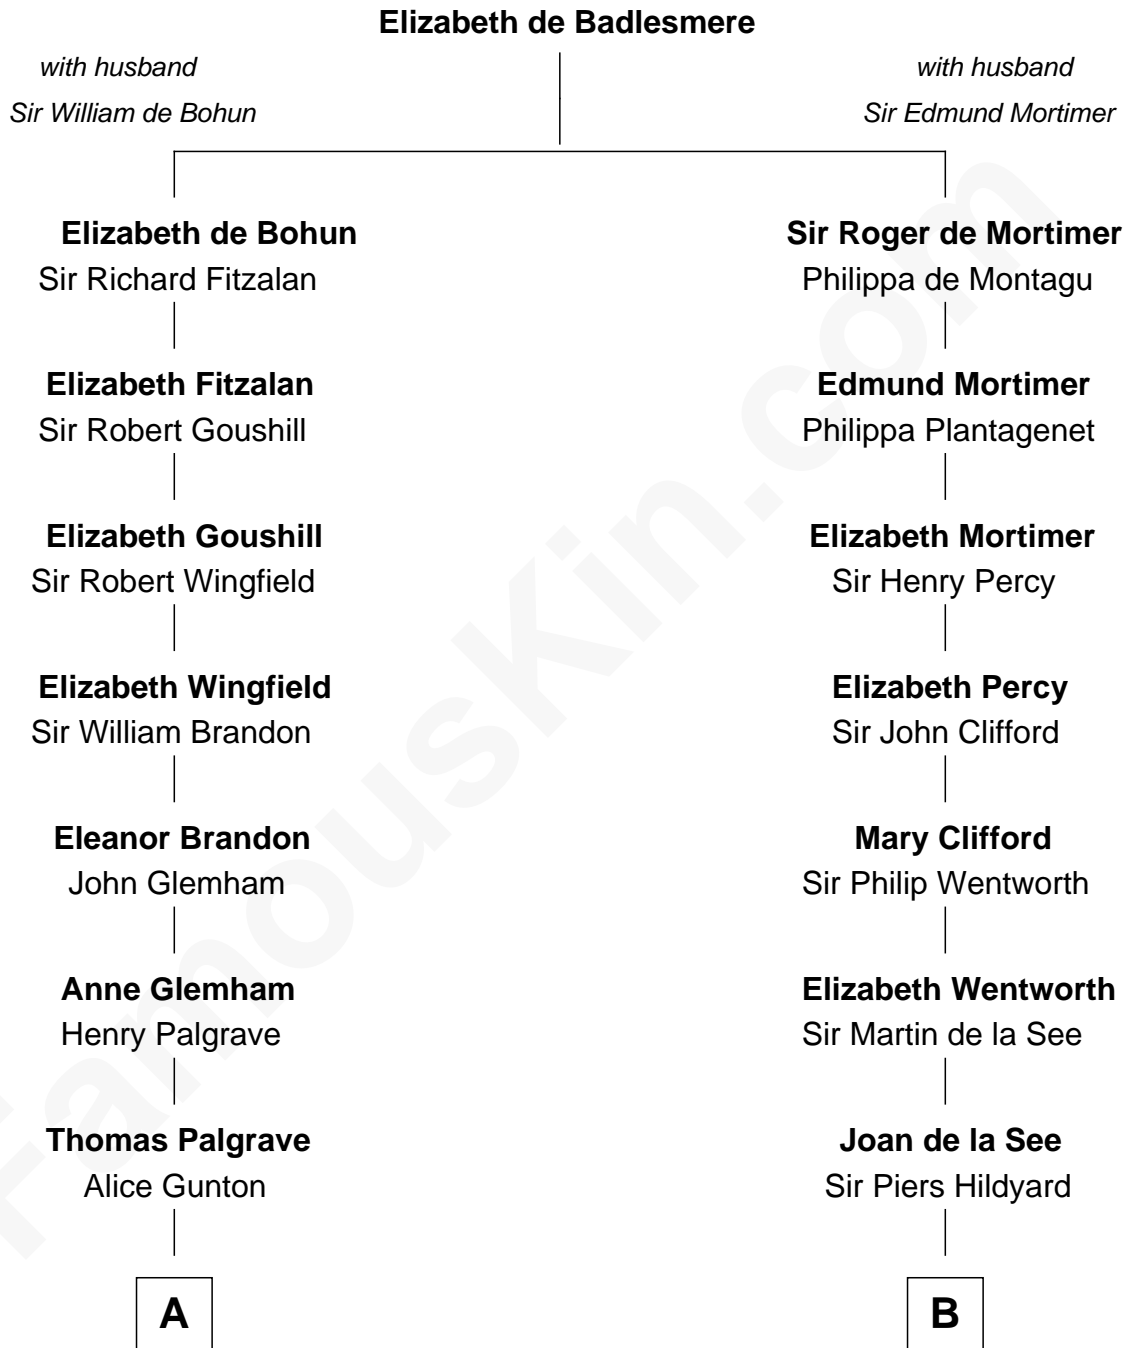

FamousKin.com Relationship Chart of

George W. Bush
43rd U.S. President

20th cousin 1 time removed of

Calvin Coolidge
30th U.S. President

C

Harriet Eleanor Fay
Rev. James Smith Bush

Samuel Prescott Bush
Flora Sheldon

Prescott Sheldon Bush
Dorothy Wear Walker

George Herbert Walker Bush
Barbara Pierce

George W. Bush
43rd U.S. President

D

Sally Briggs Brown
Israel Chase Brewer

Sarah Almeda Brewer
Calvin Galusha Coolidge

Col. John Calvin Coolidge
Victoria Josephine Moor