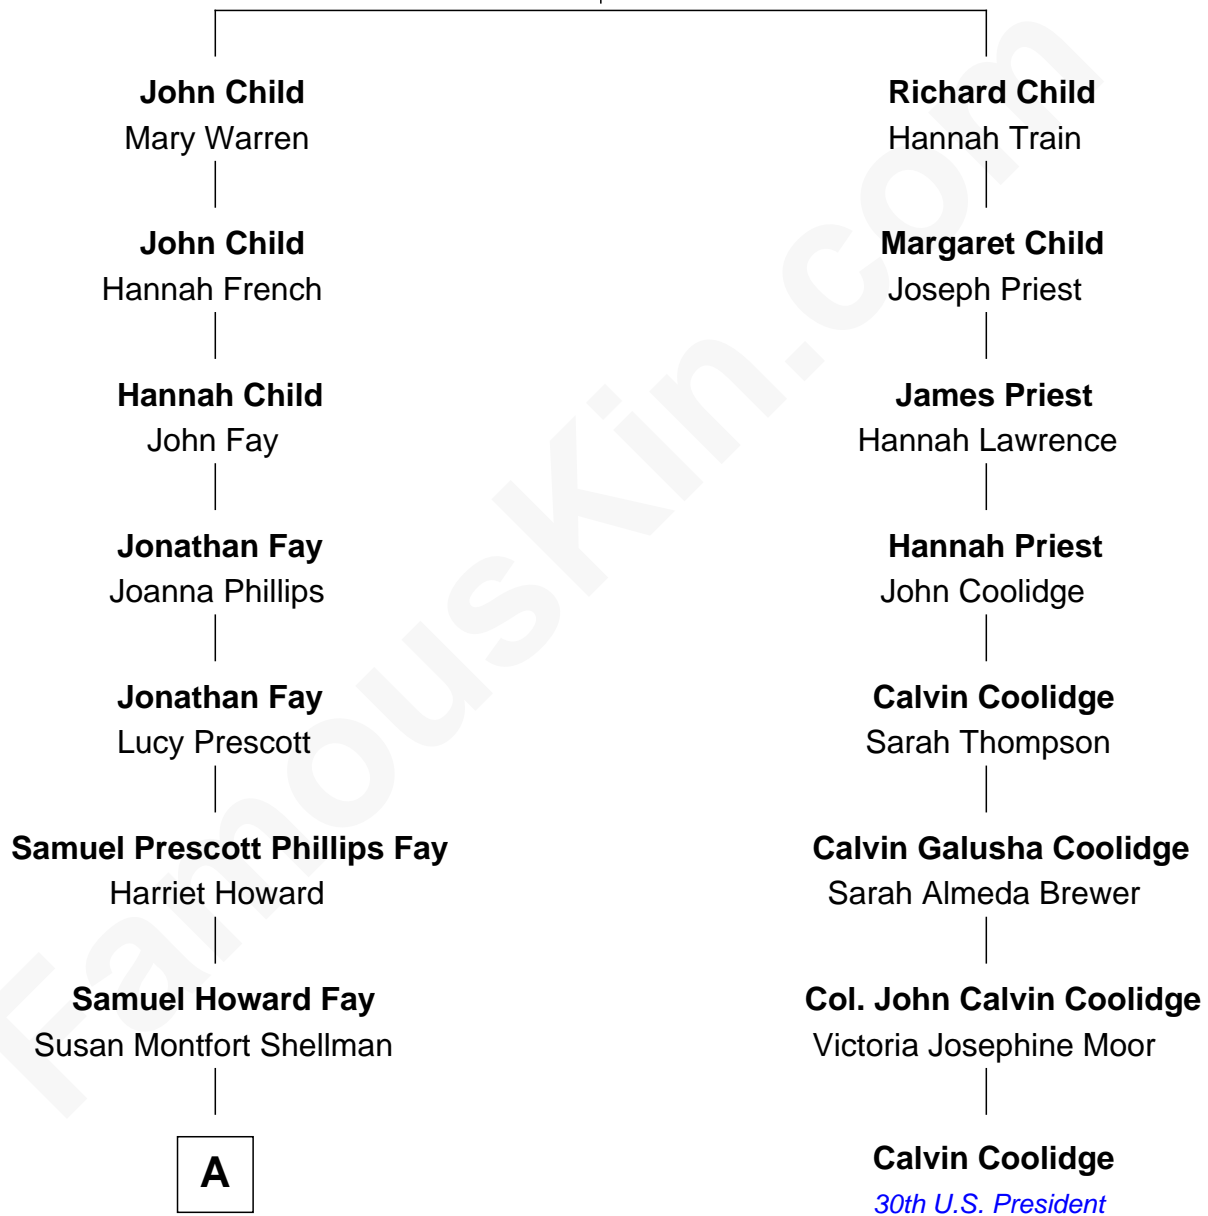

FamousKin.com Relationship Chart of

George W. Bush
43rd U.S. President

7th cousin 4 times removed of

Calvin Coolidge
30th U.S. President

Joshua Child
Mary Sadler

A

—
Harriet Eleanor Fay
Rev. James Smith Bush

—
Samuel Prescott Bush
Flora Sheldon

—
Prescott Sheldon Bush
Dorothy Wear Walker

—
George Herbert Walker Bush
Barbara Pierce

—
George W. Bush
43rd U.S. President

FamousKin.com