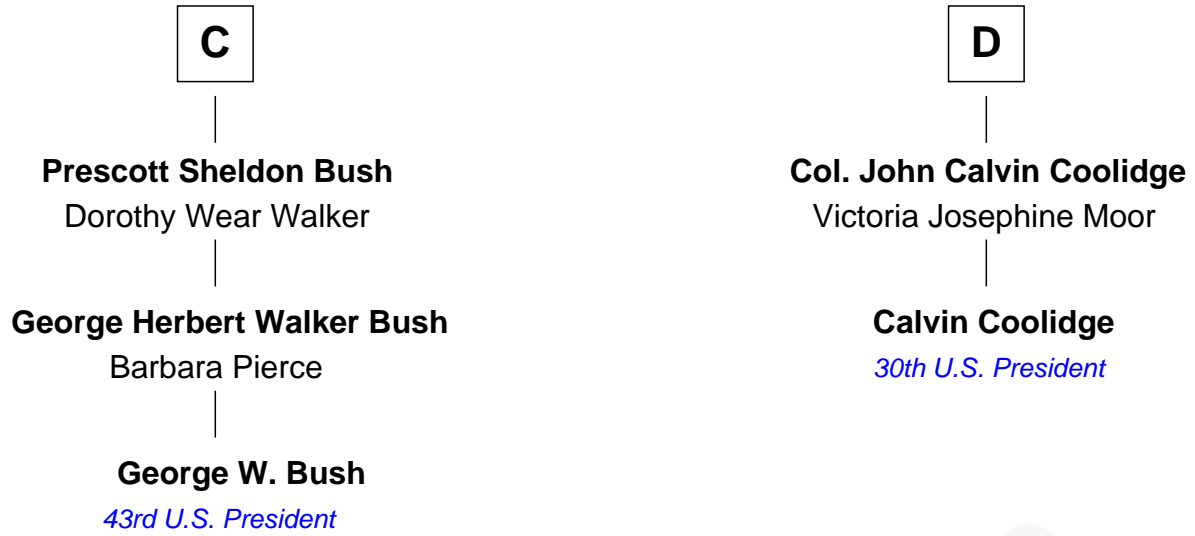

FamousKin.com Relationship Chart of

George W. Bush
43rd U.S. President

18th cousin 1 time removed of

Calvin Coolidge
30th U.S. President

Sir Michael de la Pole
Katherine Wingfield

FamousKin.com