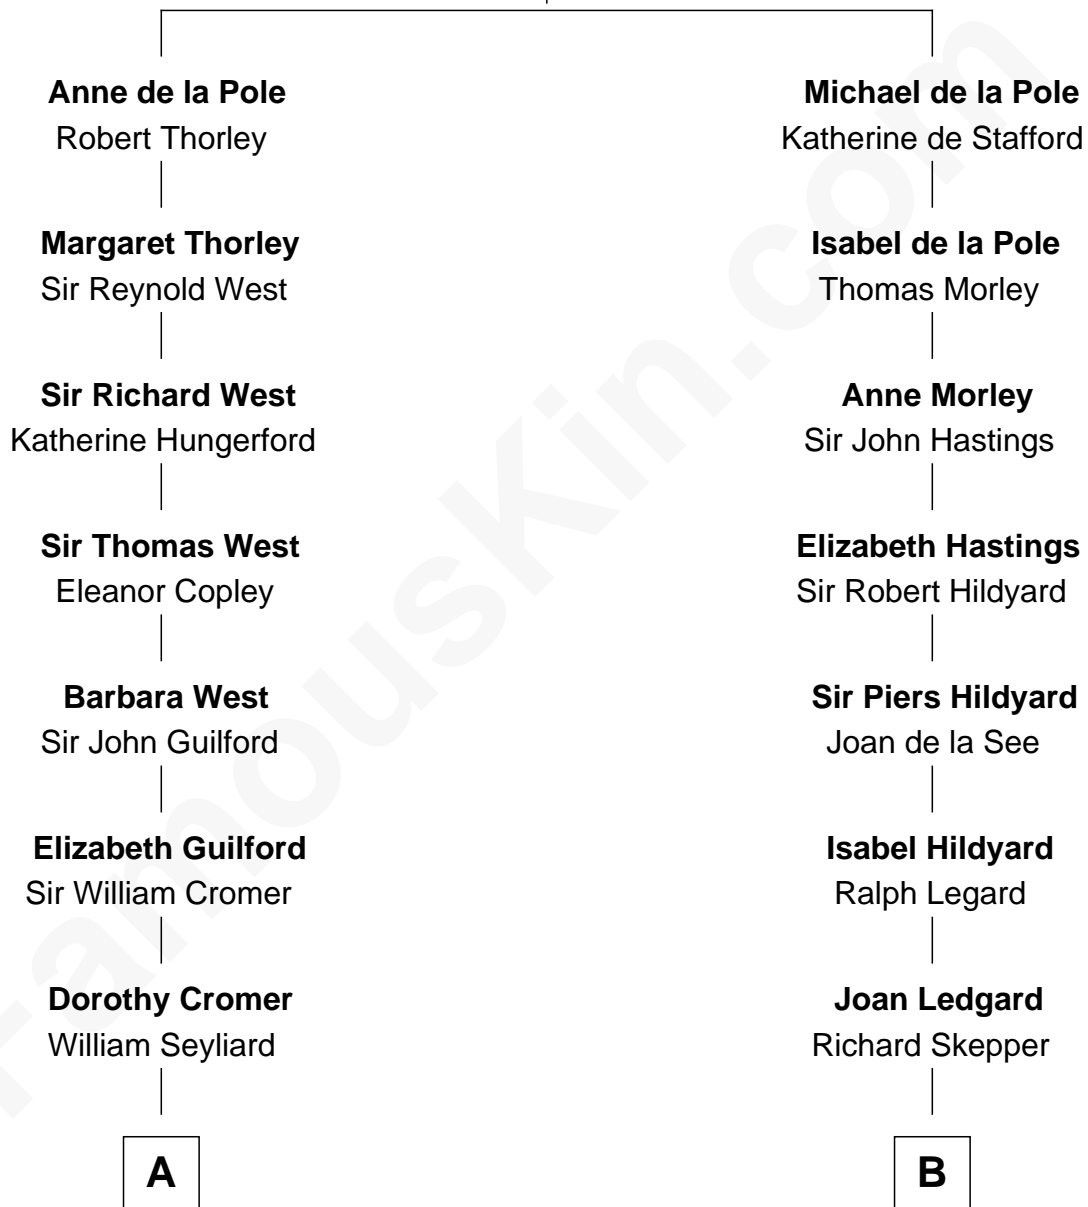

FamousKin.com Relationship Chart of

George W. Bush
43rd U.S. President

18th cousin 1 time removed of

Calvin Coolidge
30th U.S. President

Sir Michael de la Pole
Katherine Wingfield

FamousKin.com