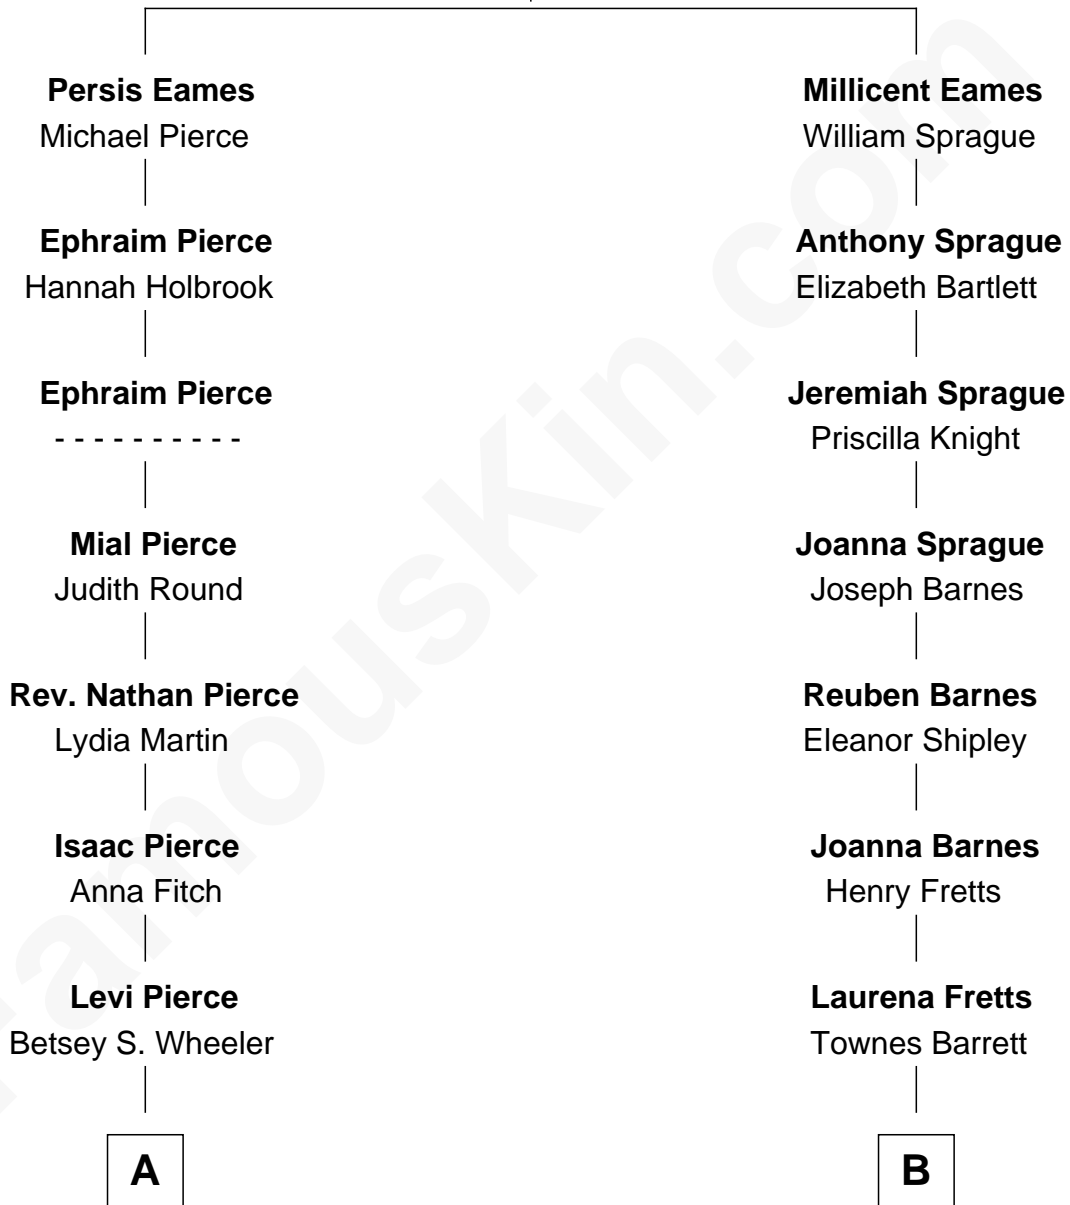

**FamousKin.com**  
**Relationship Chart of**  
**George W. Bush**  
*43rd U.S. President*

**8th cousin 4 times removed of**  
**Grace (Goodhue) Coolidge**  
*First Lady of President Calvin Coolidge*

**Anthony Eames**  
 Margery - - - - -

**A**

**Elizabeth Slade Pierce**  
Cortland Philip Livingston Butler

**Mary Elizabeth Butler**  
Robert Emmet Sheldon

**Flora Sheldon**  
Samuel Prescott Bush

**Prescott Sheldon Bush**  
Dorothy Wear Walker

**George Herbert Walker Bush**  
Barbara Pierce

**George W. Bush**  
*43rd U.S. President*

**B**

**Lemira A. Barrett**  
Andrew Issaclar Goodhue

**Grace (Goodhue) Coolidge**  
*First Lady of Calvin Coolidge*