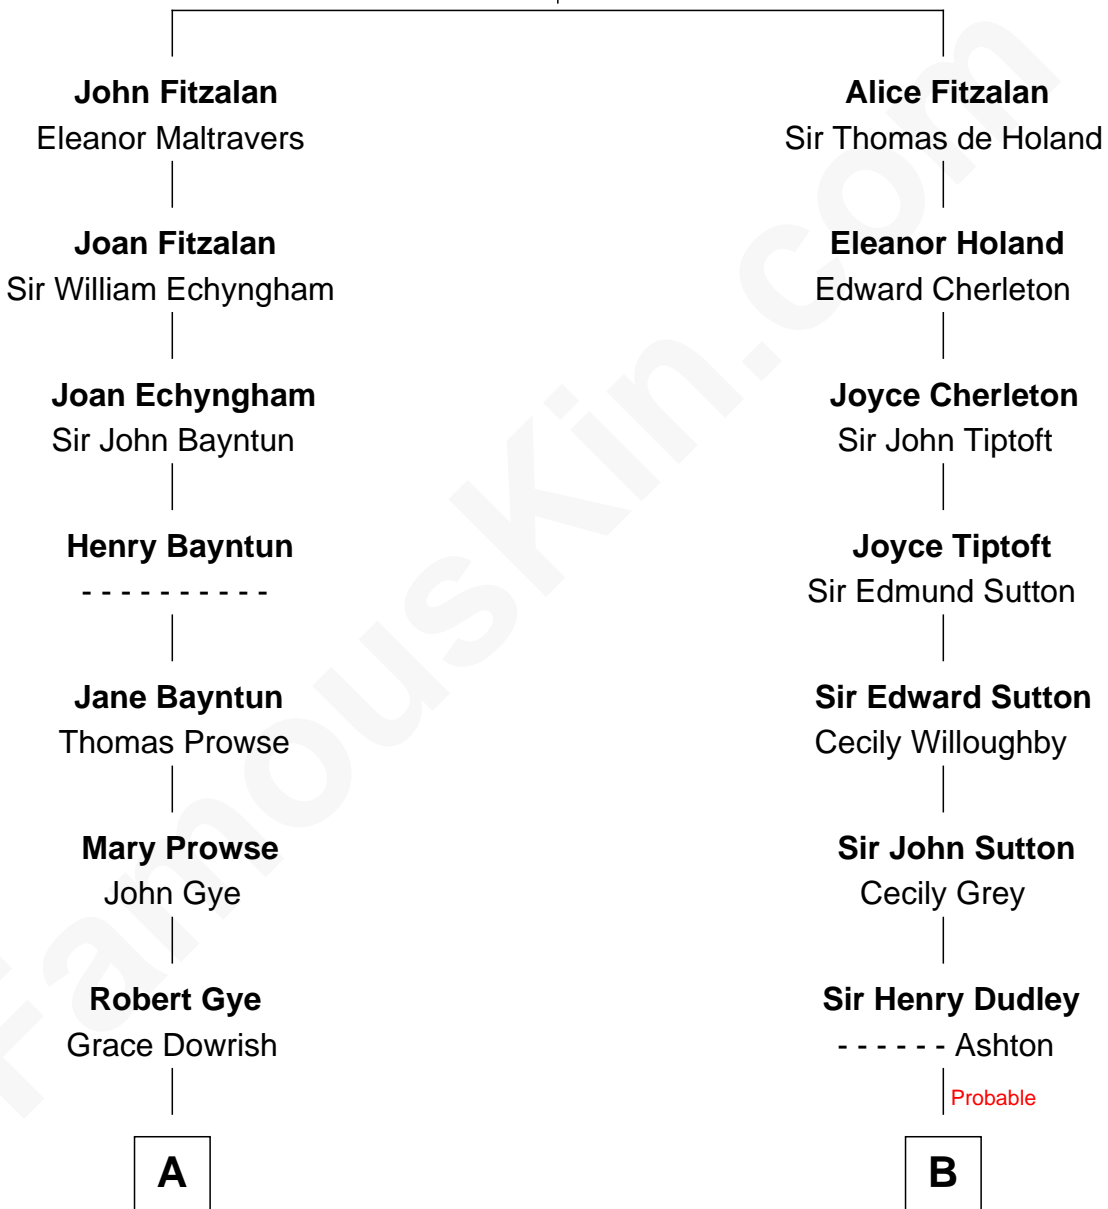

FamousKin.com

Relationship Chart of

George W. Bush

43rd U.S. President

13th cousin 6 times removed of

Bathsheba (Ruggles) Spooner

First woman executed for murder in U.S. by non-British government

Richard Fitzalan
Eleanor Plantagenet

C

—
Marvin Pierce
Pauline Robinson

—
Barbara Pierce
George Herbert Walker Bush

—
George W. Bush
43rd U.S. President

FamousKin.com