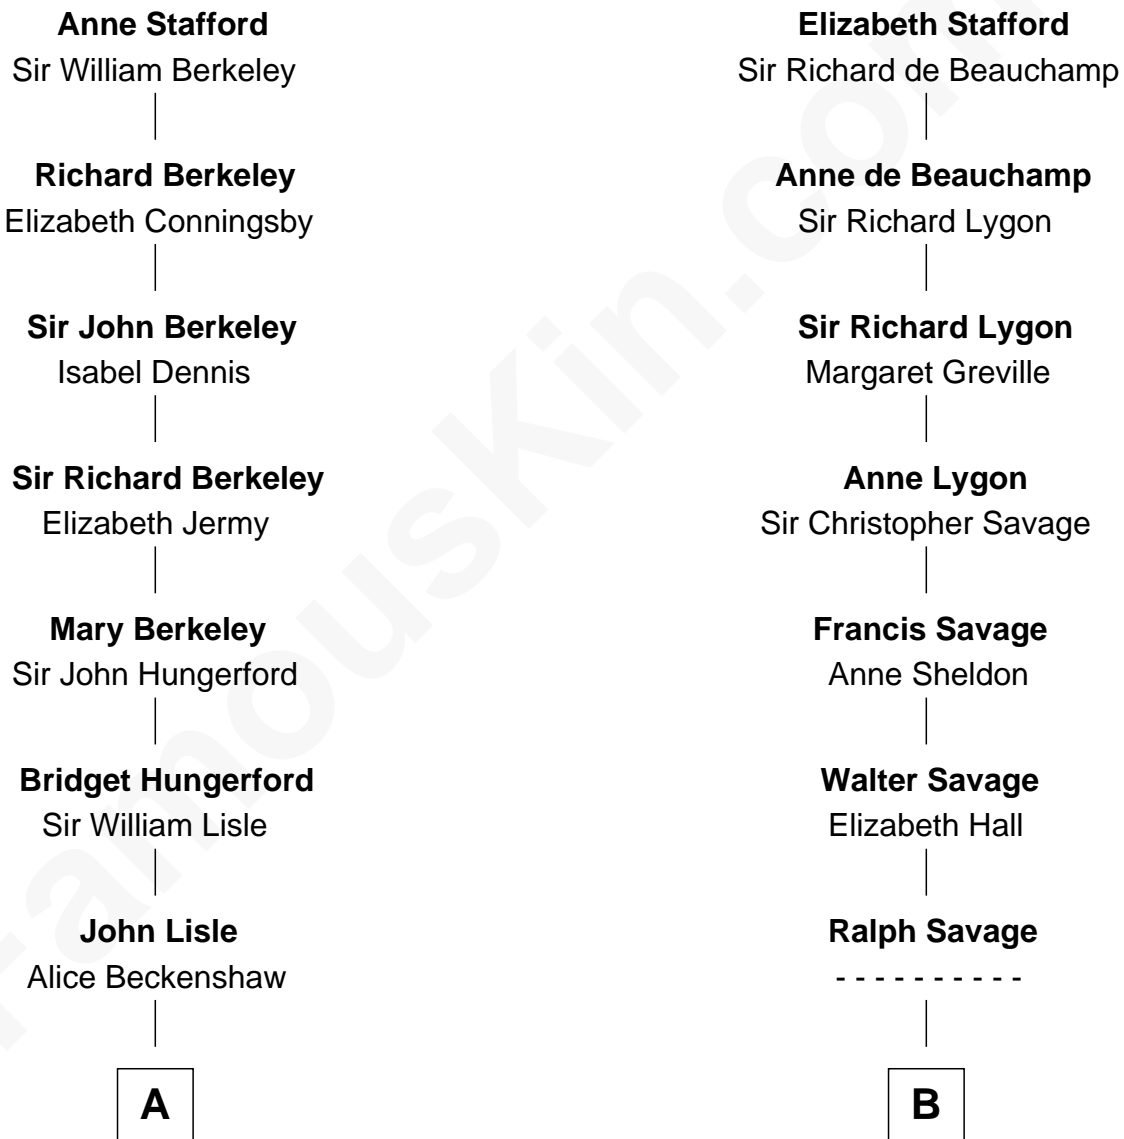

FamousKin.com Relationship Chart of

George W. Bush

43rd U.S. President

16th cousin 2 times removed of

Adlai Stevenson II

31st Governor of Illinois

Sir Humphrey Stafford

Eleanor Aylesbury

C

George Herbert Walker Bush

Barbara Pierce

George W. Bush

43rd U.S. President

FamousKin.com