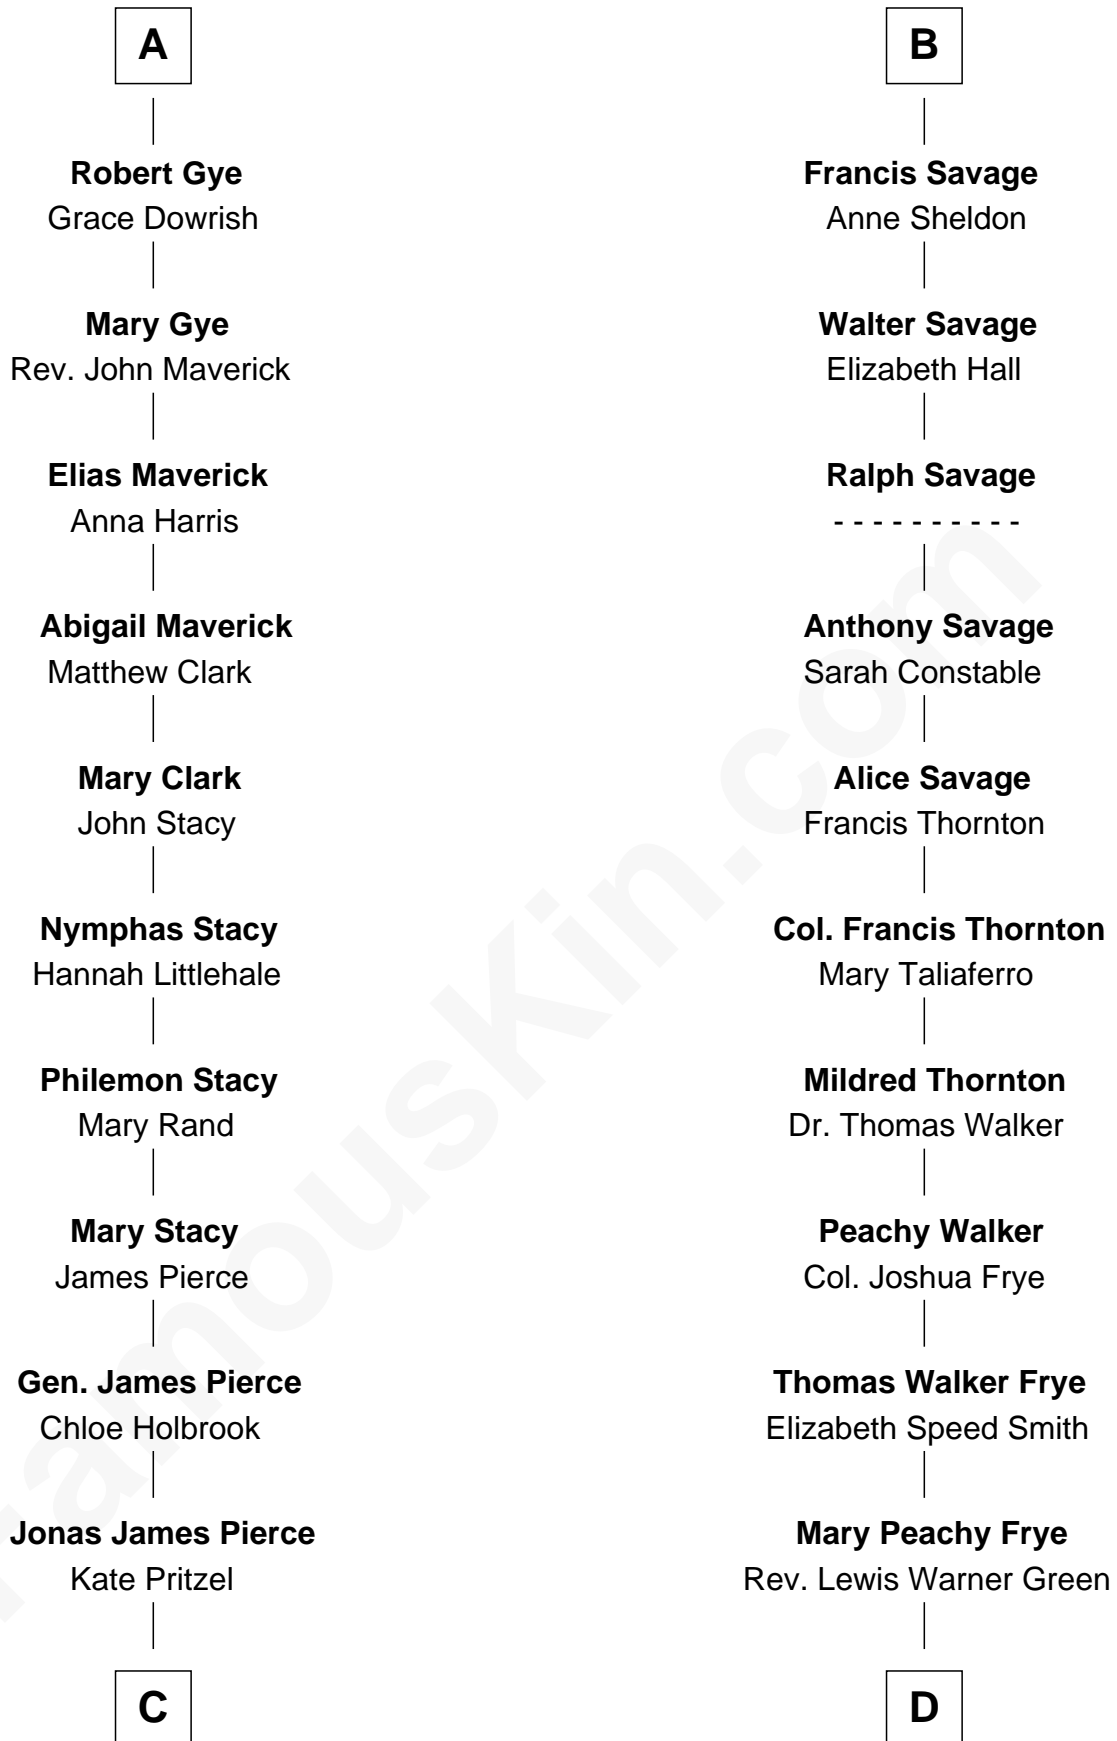

FamousKin.com Relationship Chart of

George W. Bush

43rd U.S. President

19th cousin 1 time removed of

Adlai Stevenson II

31st Governor of Illinois

Henry Plantagenet

Maud de Chaworth

FamousKin.com