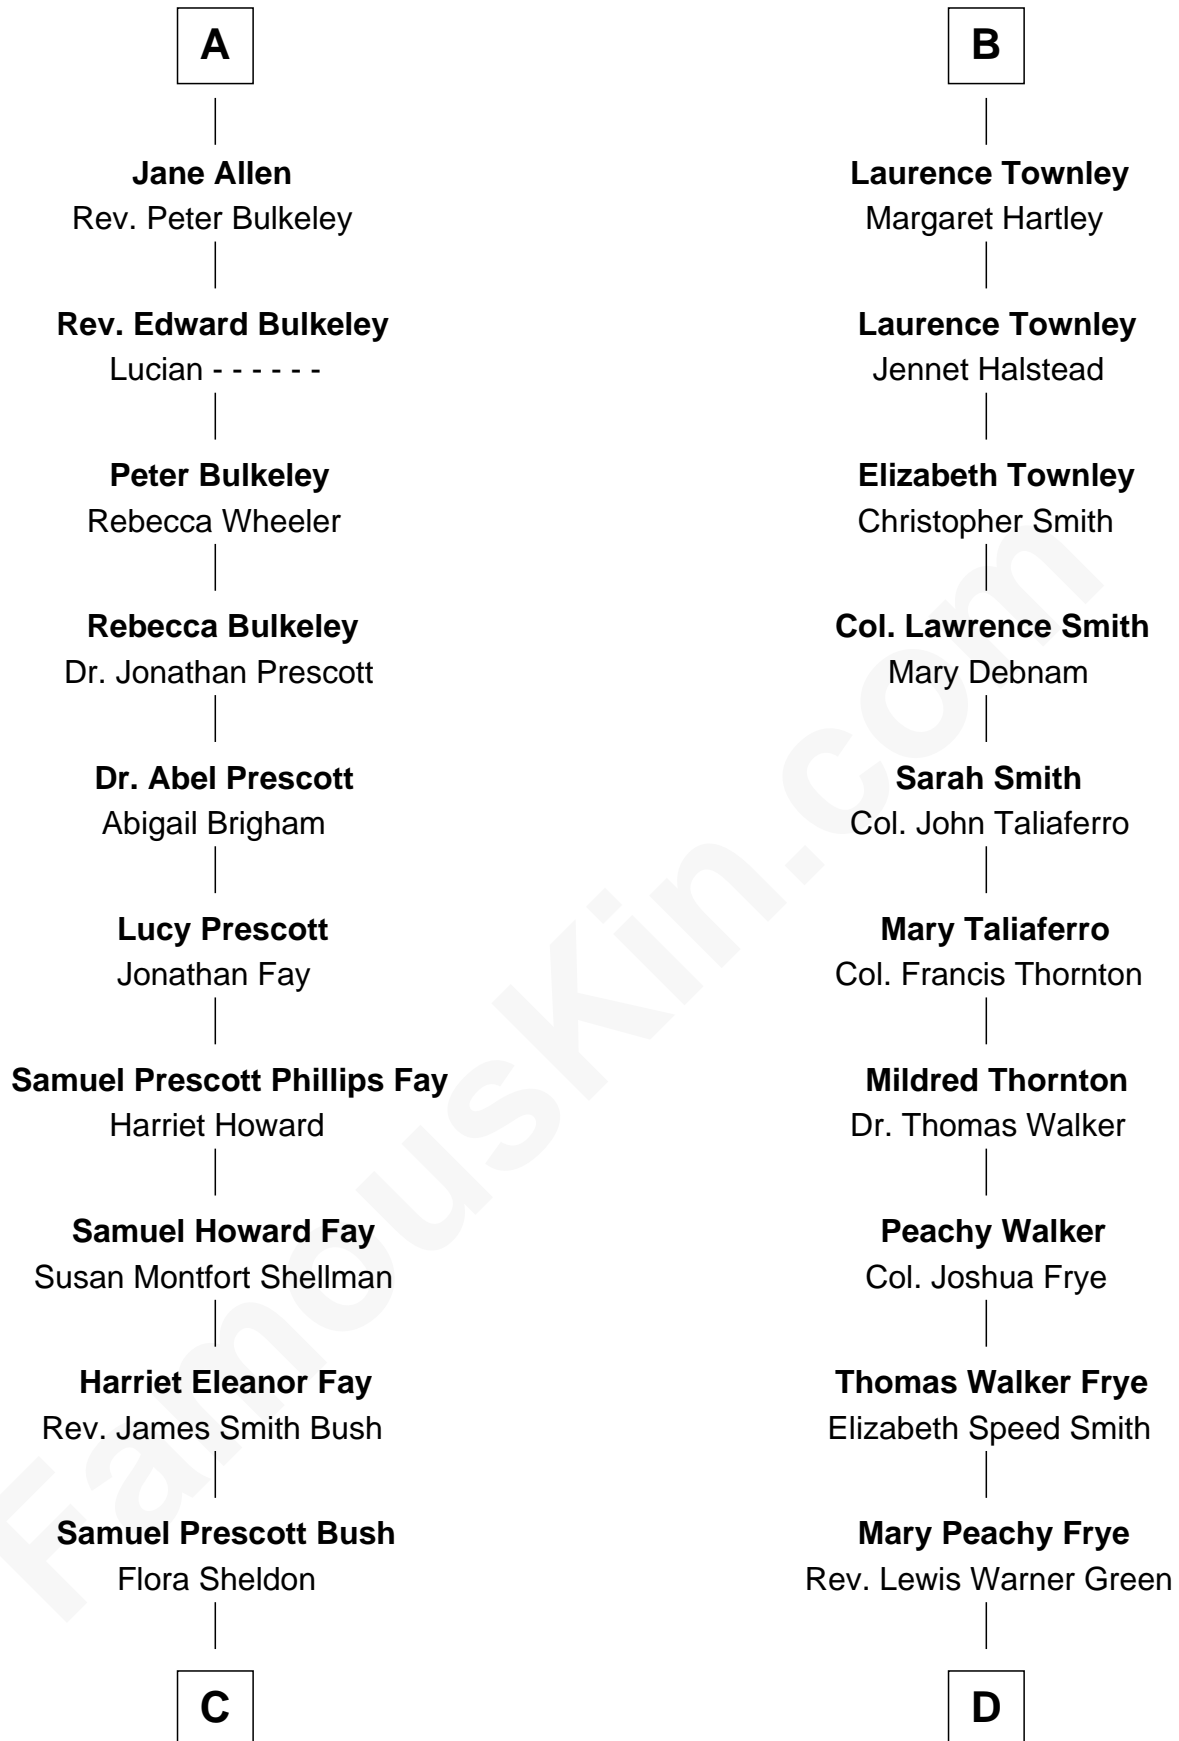

FamousKin.com Relationship Chart of

George W. Bush
43rd U.S. President

19th cousin of

Adlai Stevenson II
31st Governor of Illinois

C

Prescott Sheldon Bush

Dorothy Wear Walker

George Herbert Walker Bush

Barbara Pierce

George W. Bush

43rd U.S. President

D

Letitia Green

Adlai Ewing Stevenson

Lewis Green Stevenson

Helen Louise Davis