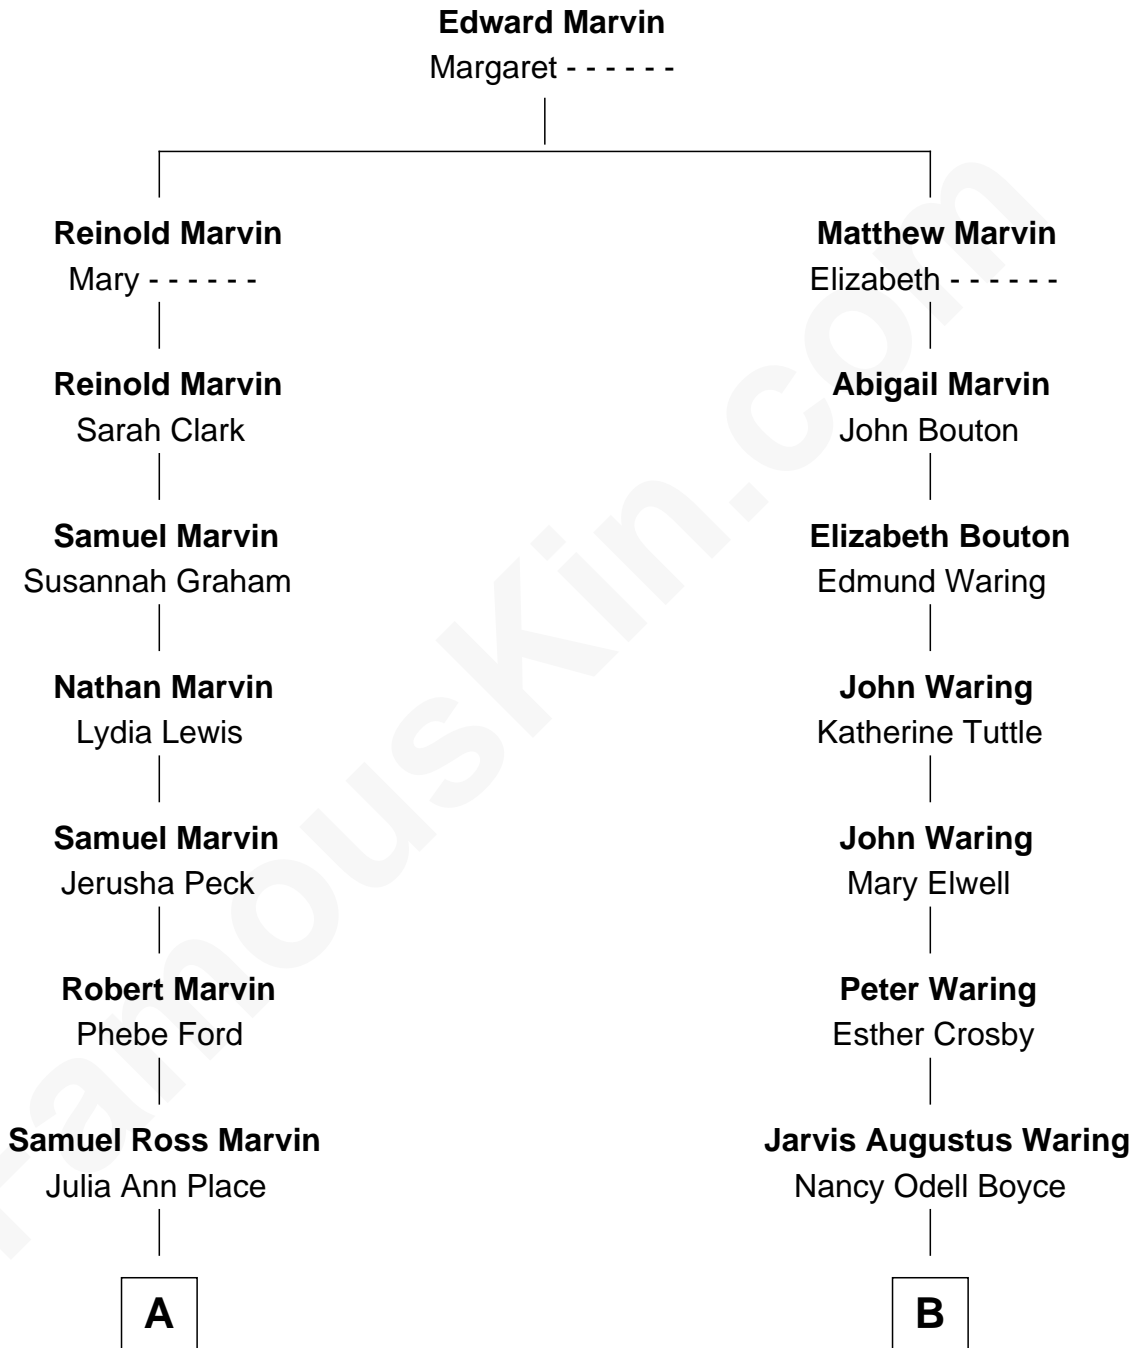

FamousKin.com Relationship Chart of

George W. Bush
43rd U.S. President

9th cousin 2 times removed of

Norman Rockwell
American Artist

FamousKin.com