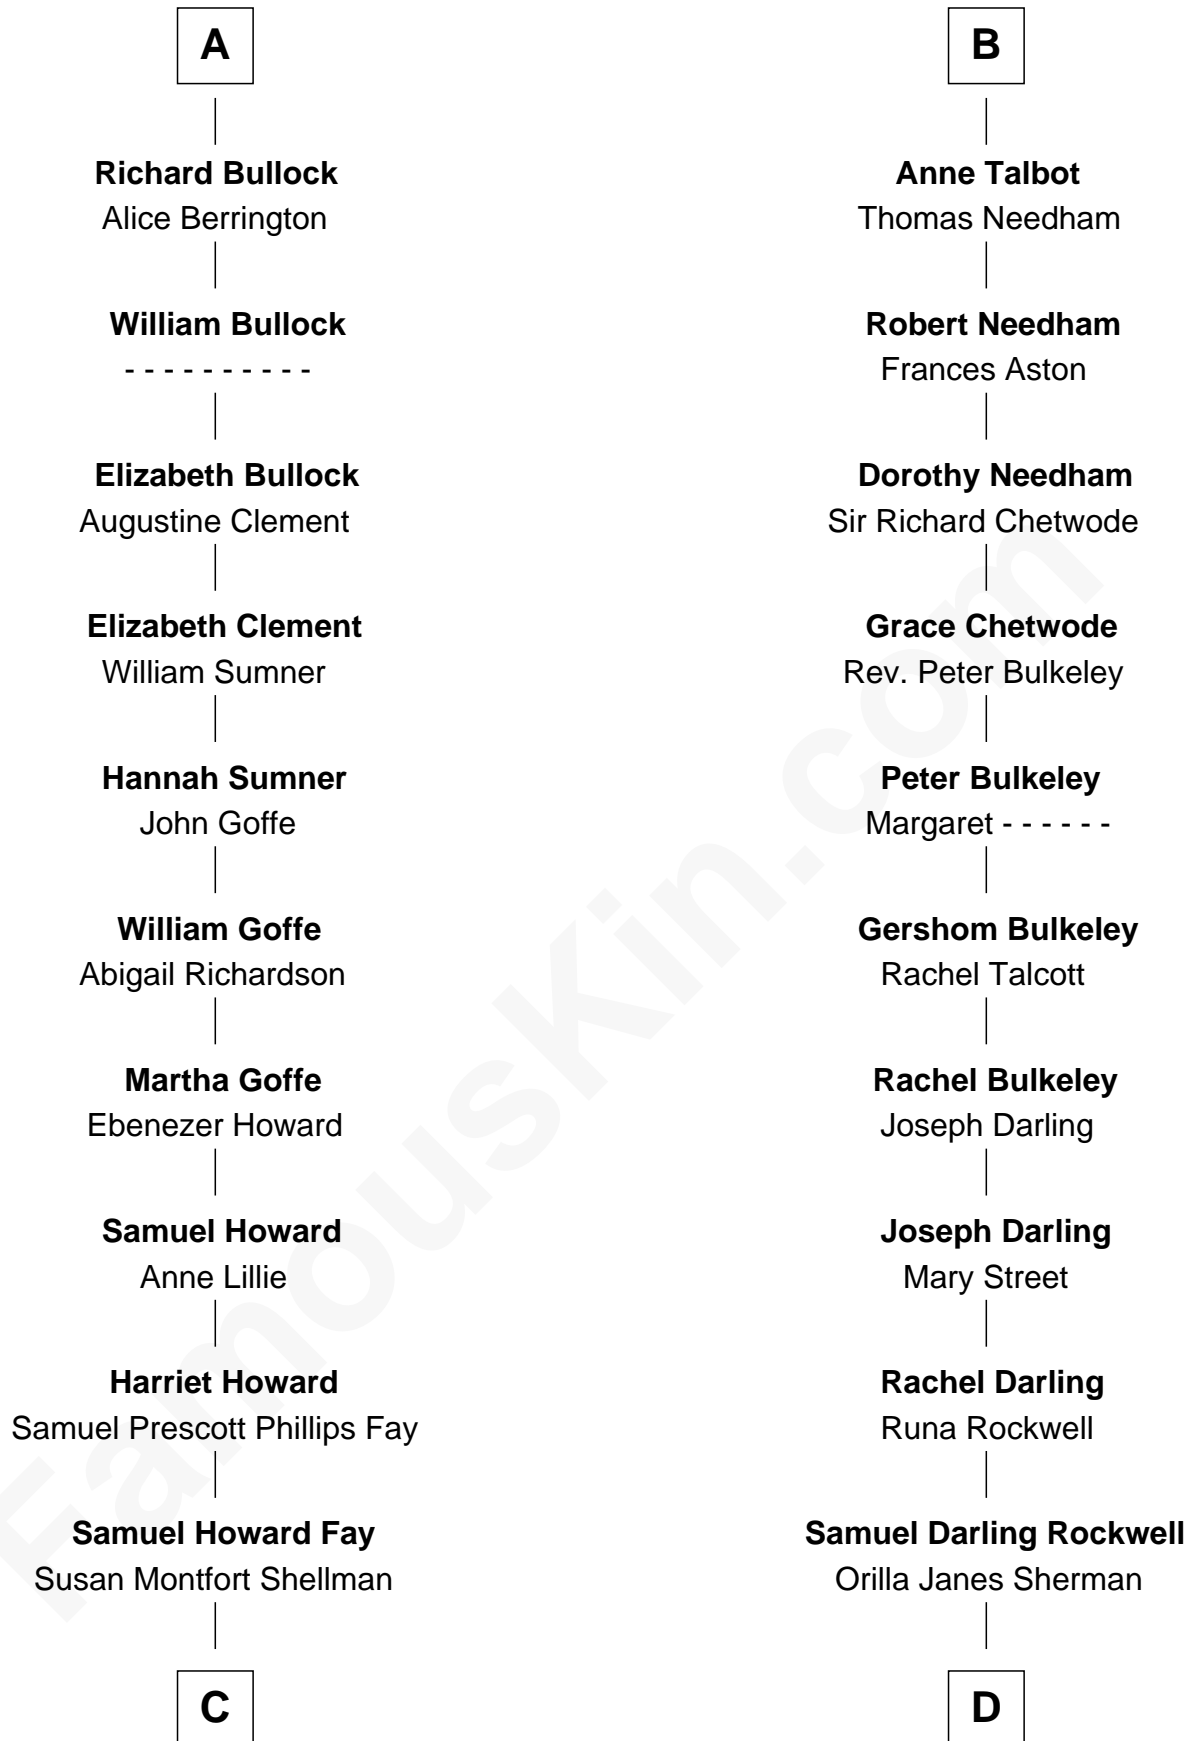

FamousKin.com Relationship Chart of

George W. Bush
43rd U.S. President

19th cousin 2 times removed of

Norman Rockwell
American Artist

Bartholomew de Badlesmere
Margaret de Clare

C

Harriet Eleanor Fay
Rev. James Smith Bush

Samuel Prescott Bush
Flora Sheldon

Prescott Sheldon Bush
Dorothy Wear Walker

George Herbert Walker Bush
Barbara Pierce

George W. Bush
43rd U.S. President

D

John William Rockwell
Phebe Boyce Waring

Jarvis Waring Rockwell
Anne Mary Hill

Norman Rockwell
American Artist

FamousKin.com