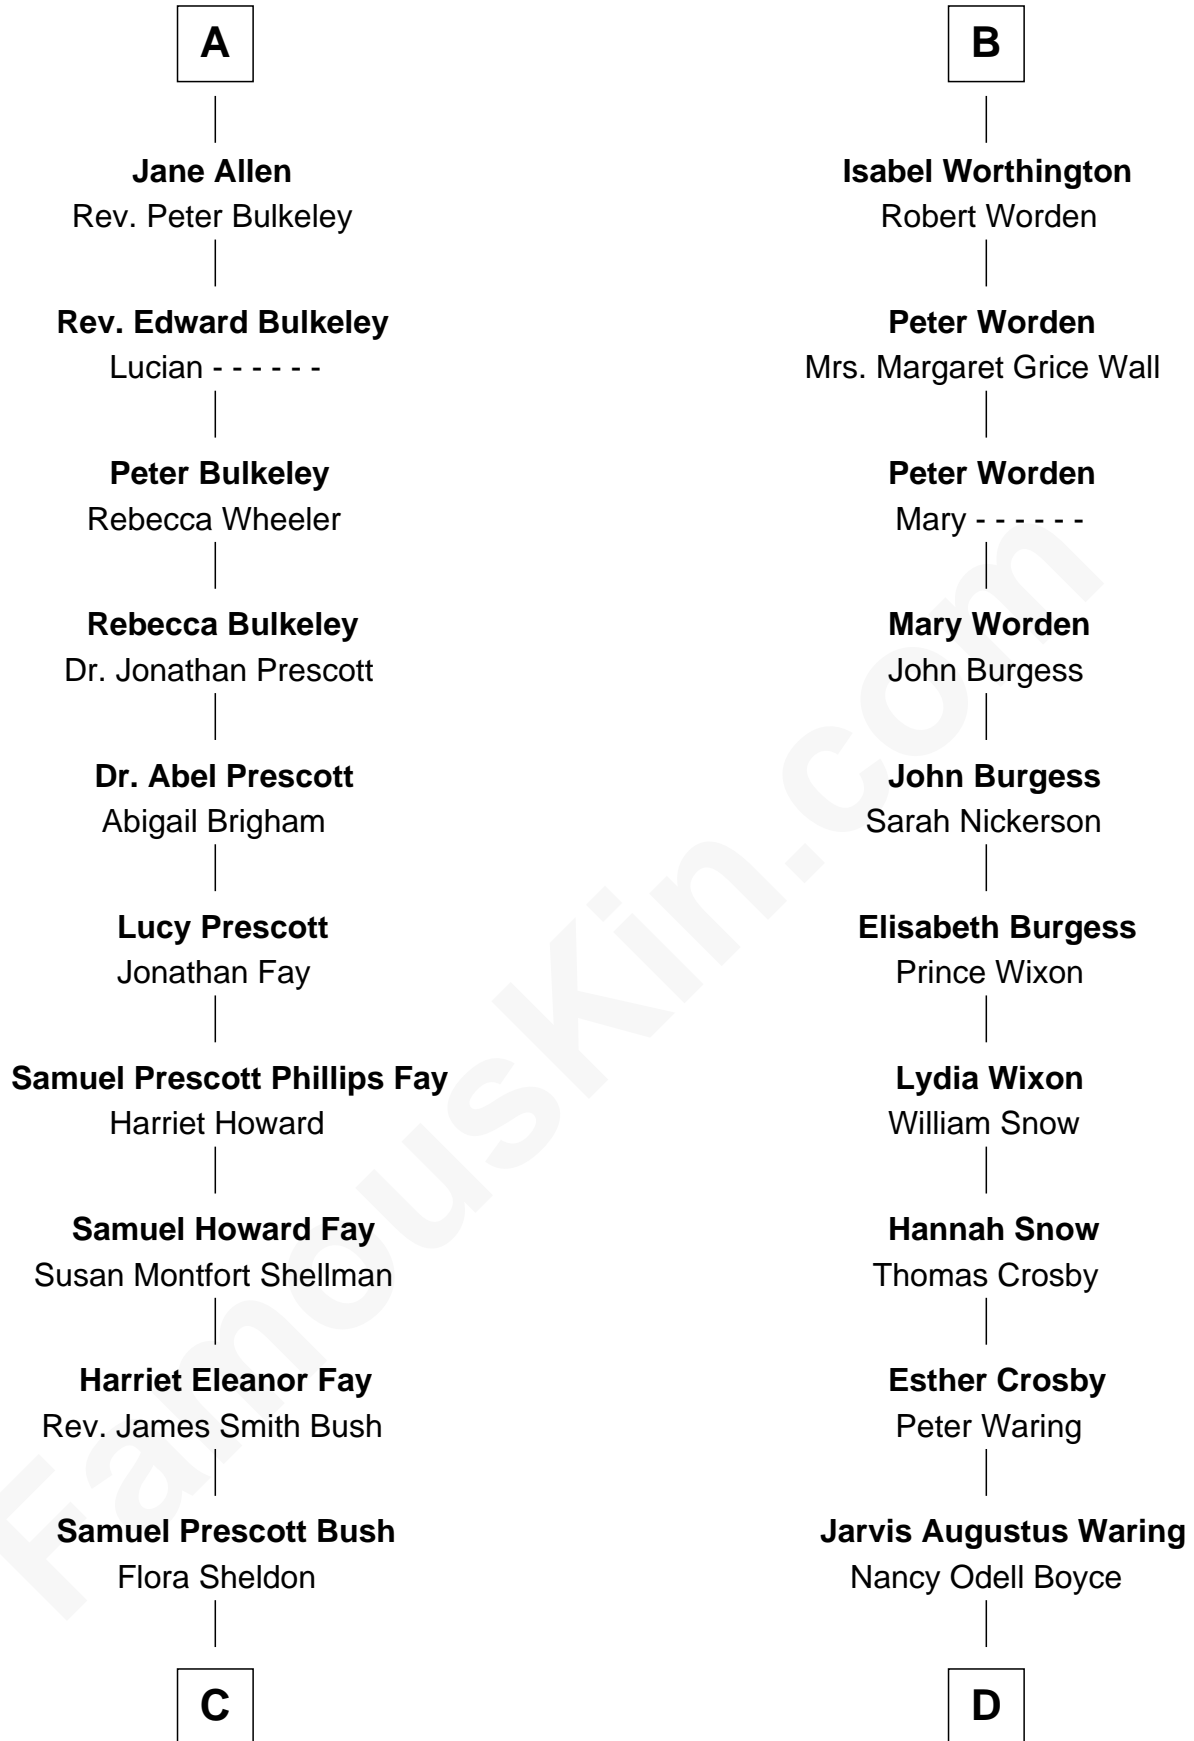

FamousKin.com Relationship Chart of

George W. Bush
43rd U.S. President

19th cousin of

Norman Rockwell
American Artist

C

Prescott Sheldon Bush

Dorothy Wear Walker

George Herbert Walker Bush

Barbara Pierce

George W. Bush

43rd U.S. President

D

Phebe Boyce Waring

John William Rockwell

Jarvis Waring Rockwell

Anne Mary Hill

Norman Rockwell

American Artist

FamousKin.com