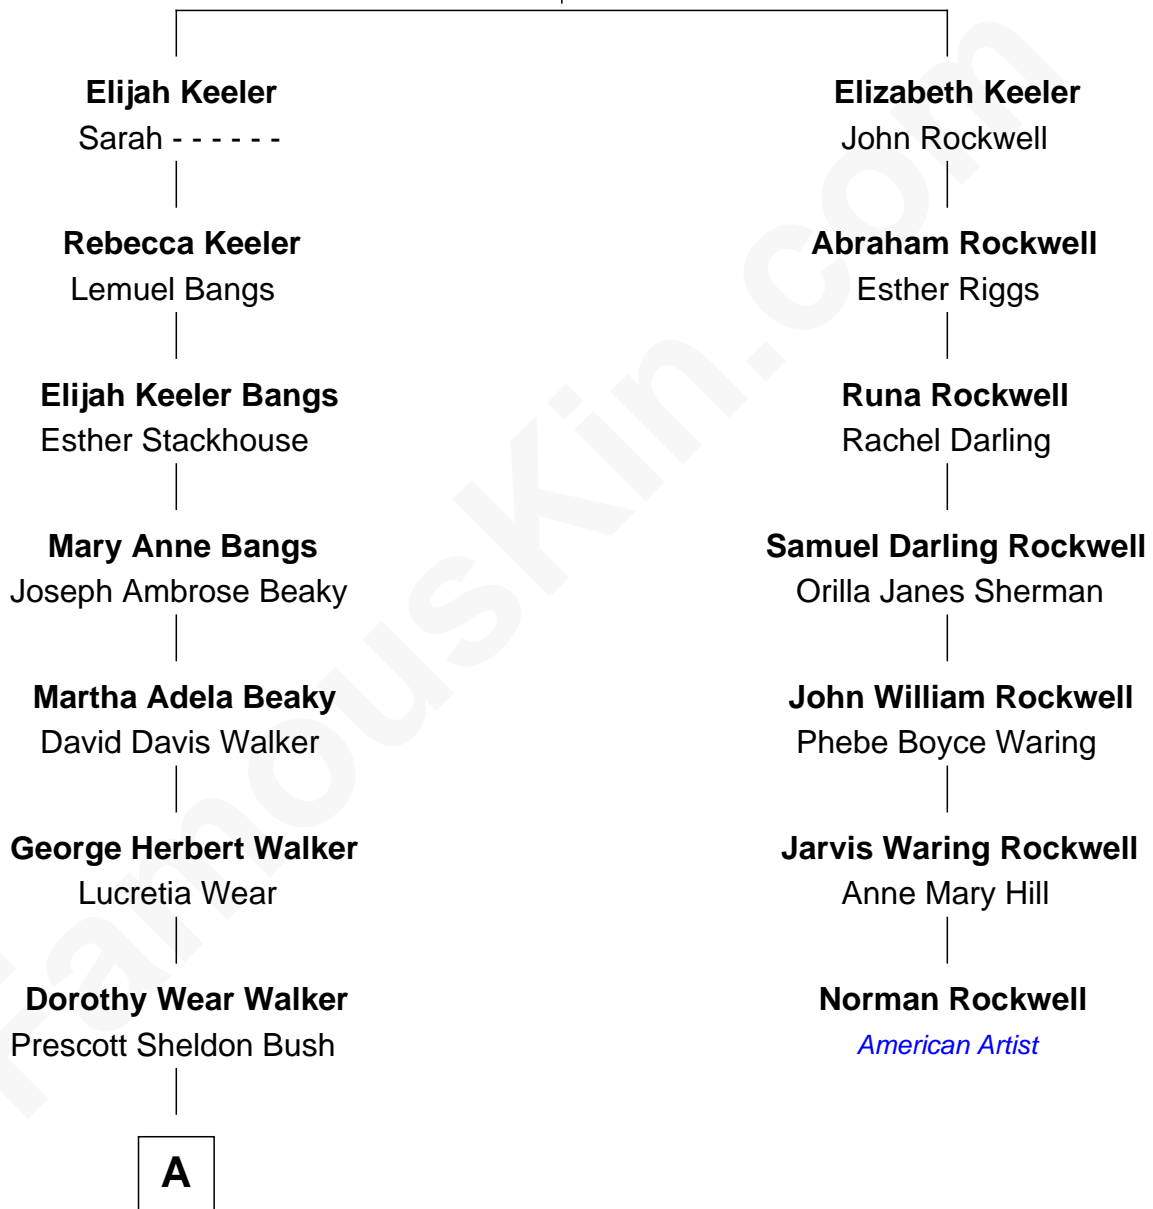

# FamousKin.com Relationship Chart of

**George W. Bush**

*43rd U.S. President*

6th cousin 2 times removed of

**Norman Rockwell**

*American Artist*

**Joseph Keeler**  
Elizabeth Whitney

A

George Herbert Walker Bush

Barbara Pierce

George W. Bush

*43rd U.S. President*

FamousKin.com