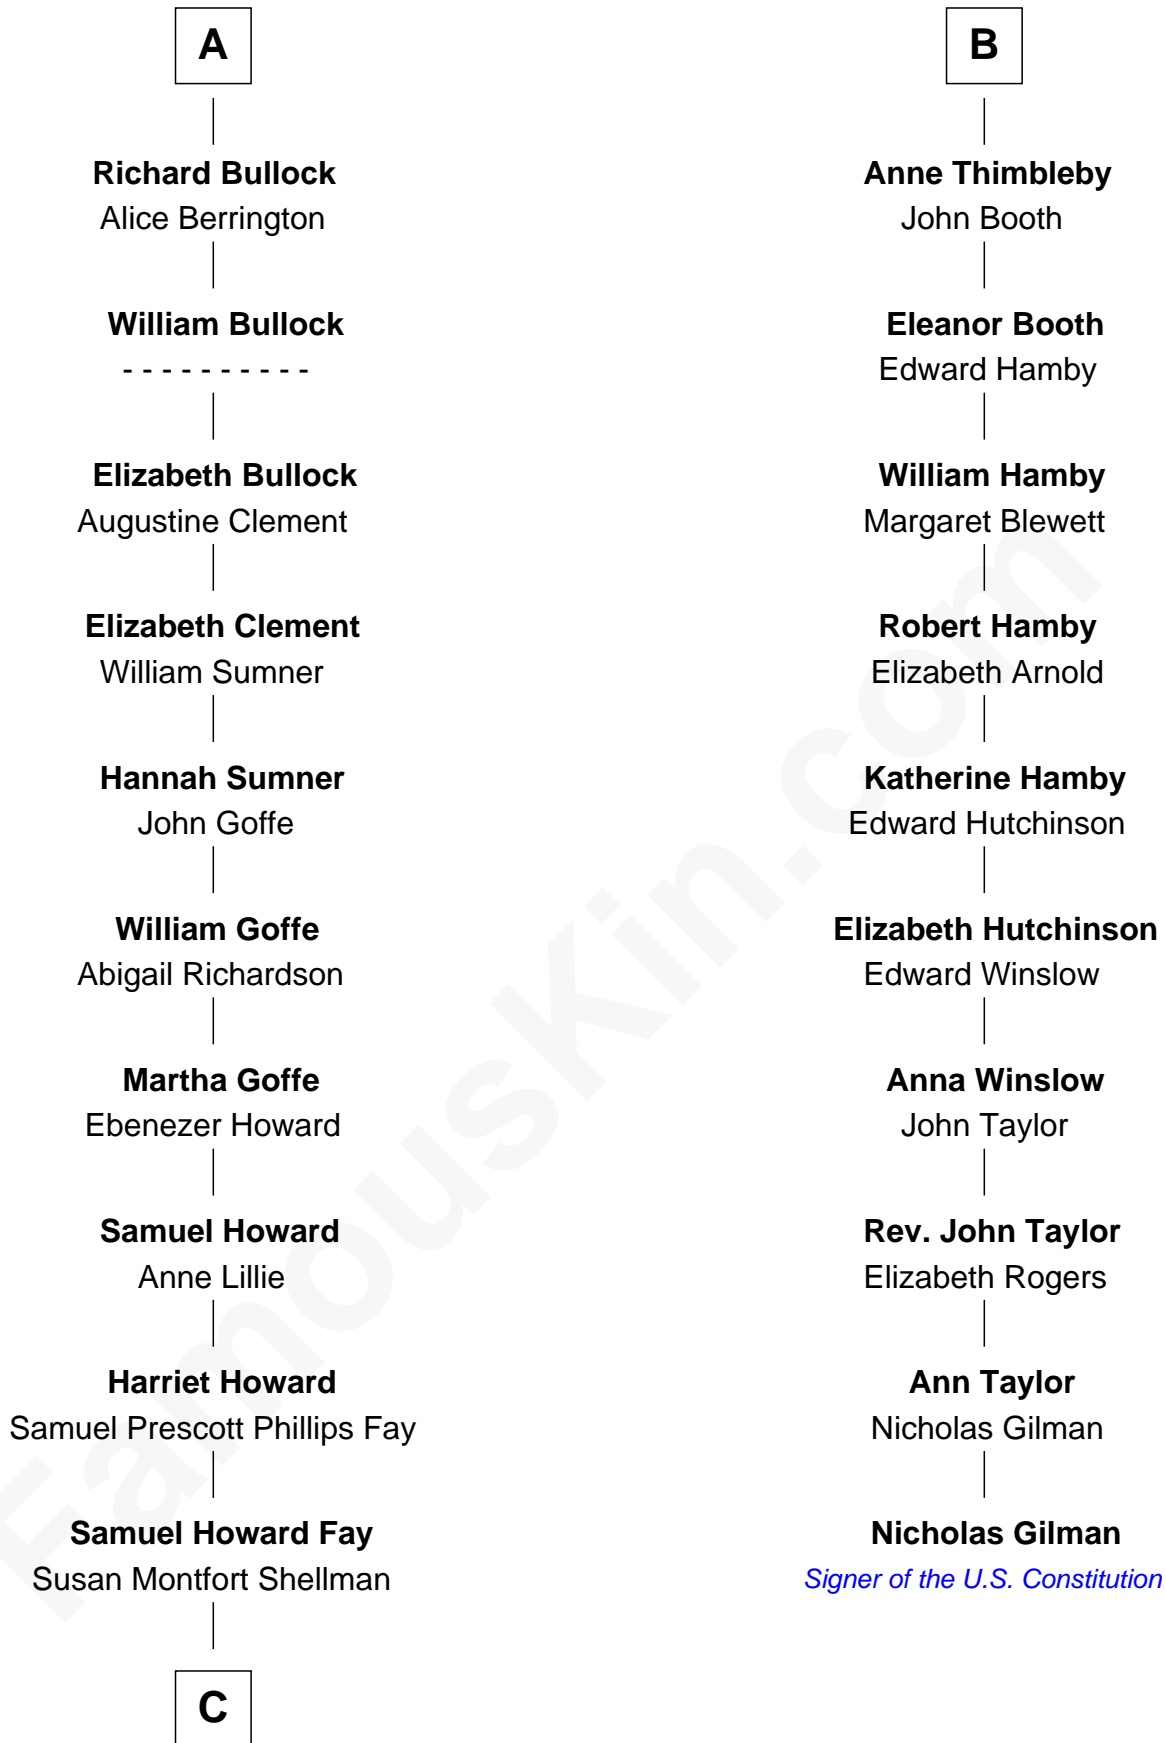

FamousKin.com

Relationship Chart of

George W. Bush

43rd U.S. President

16th cousin 5 times removed of

Nicholas Gilman

Signer of the U.S. Constitution

Bartholomew de Badlesmere

Margaret de Clare

C

Harriet Eleanor Fay
Rev. James Smith Bush

Samuel Prescott Bush
Flora Sheldon

Prescott Sheldon Bush
Dorothy Wear Walker

George Herbert Walker Bush
Barbara Pierce

George W. Bush
43rd U.S. President