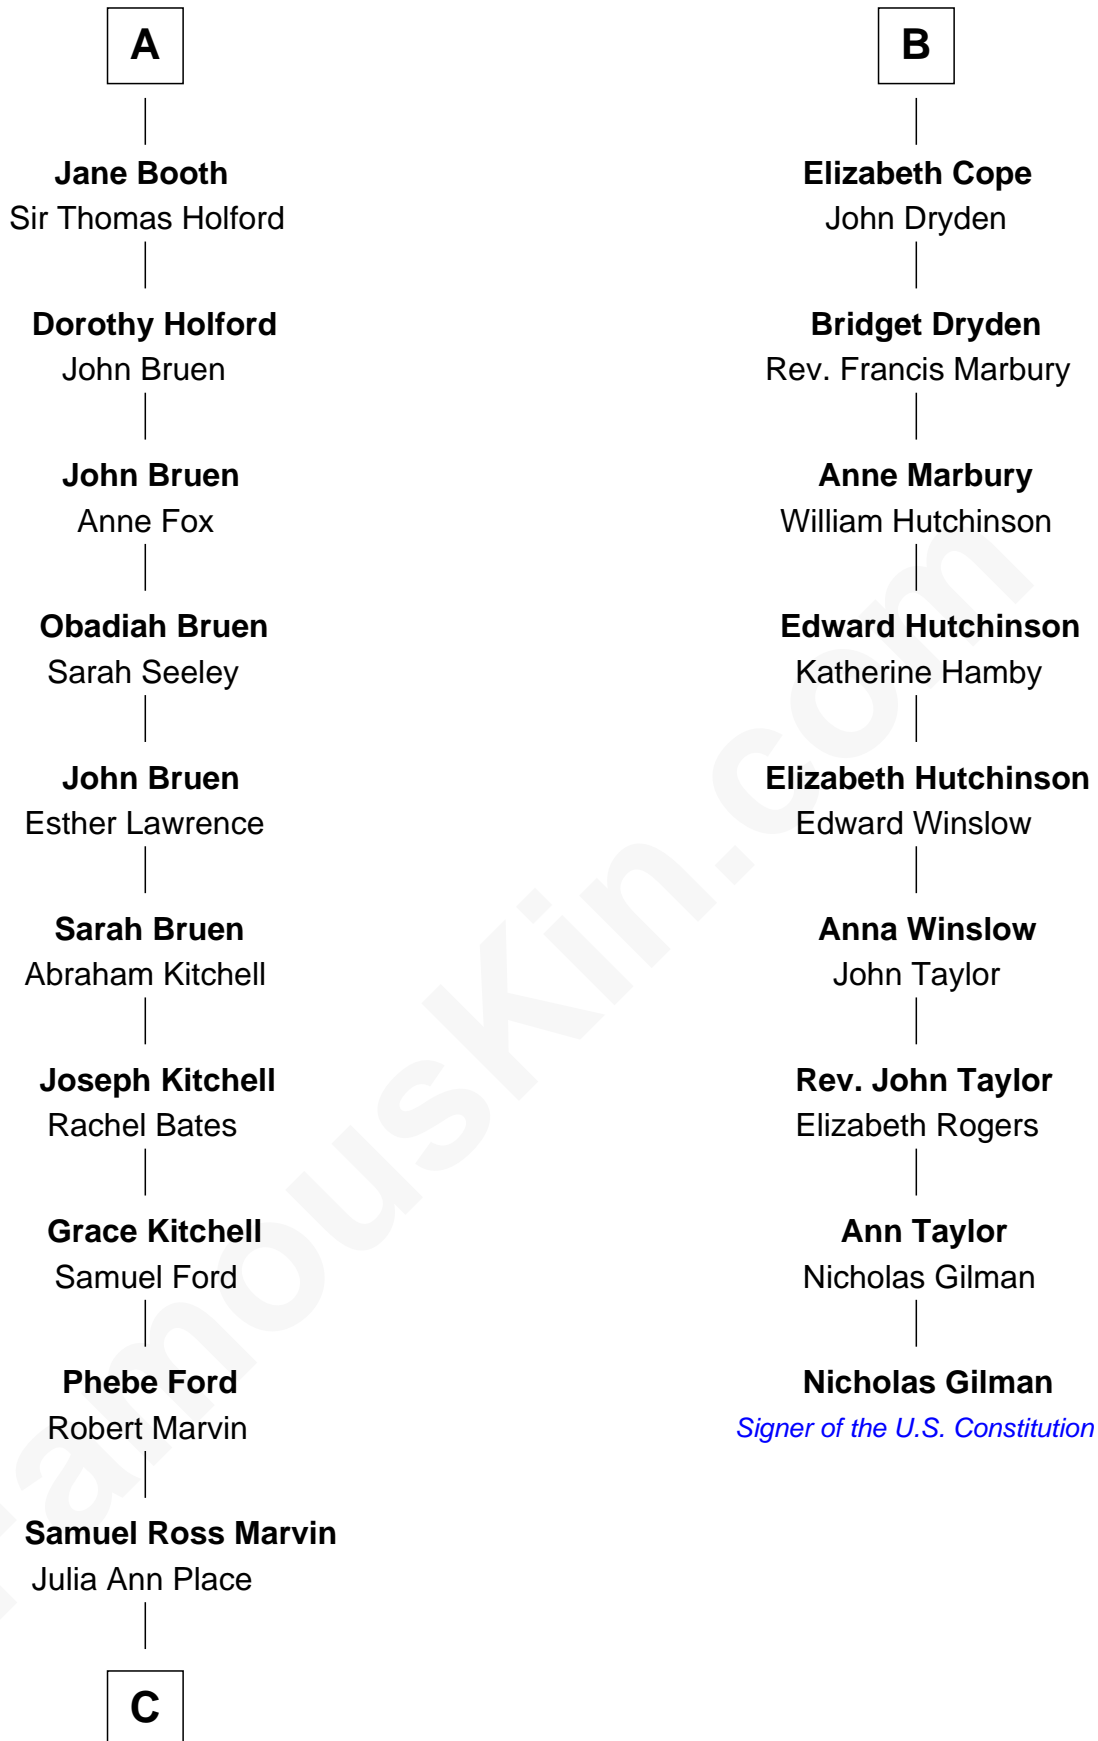

**FamousKin.com**  
**Relationship Chart of**  
**George W. Bush**  
*43rd U.S. President*

**15th cousin 6 times removed of**  
**Nicholas Gilman**  
*Signer of the U.S. Constitution*

**C**

Jerome Place Marvin

Martha Ann Stokes

Mabel Marvin

Scott Pierce

Marvin Pierce

Pauline Robinson

Barbara Pierce

George Herbert Walker Bush

George W. Bush

*43rd U.S. President*

FamousKin.com