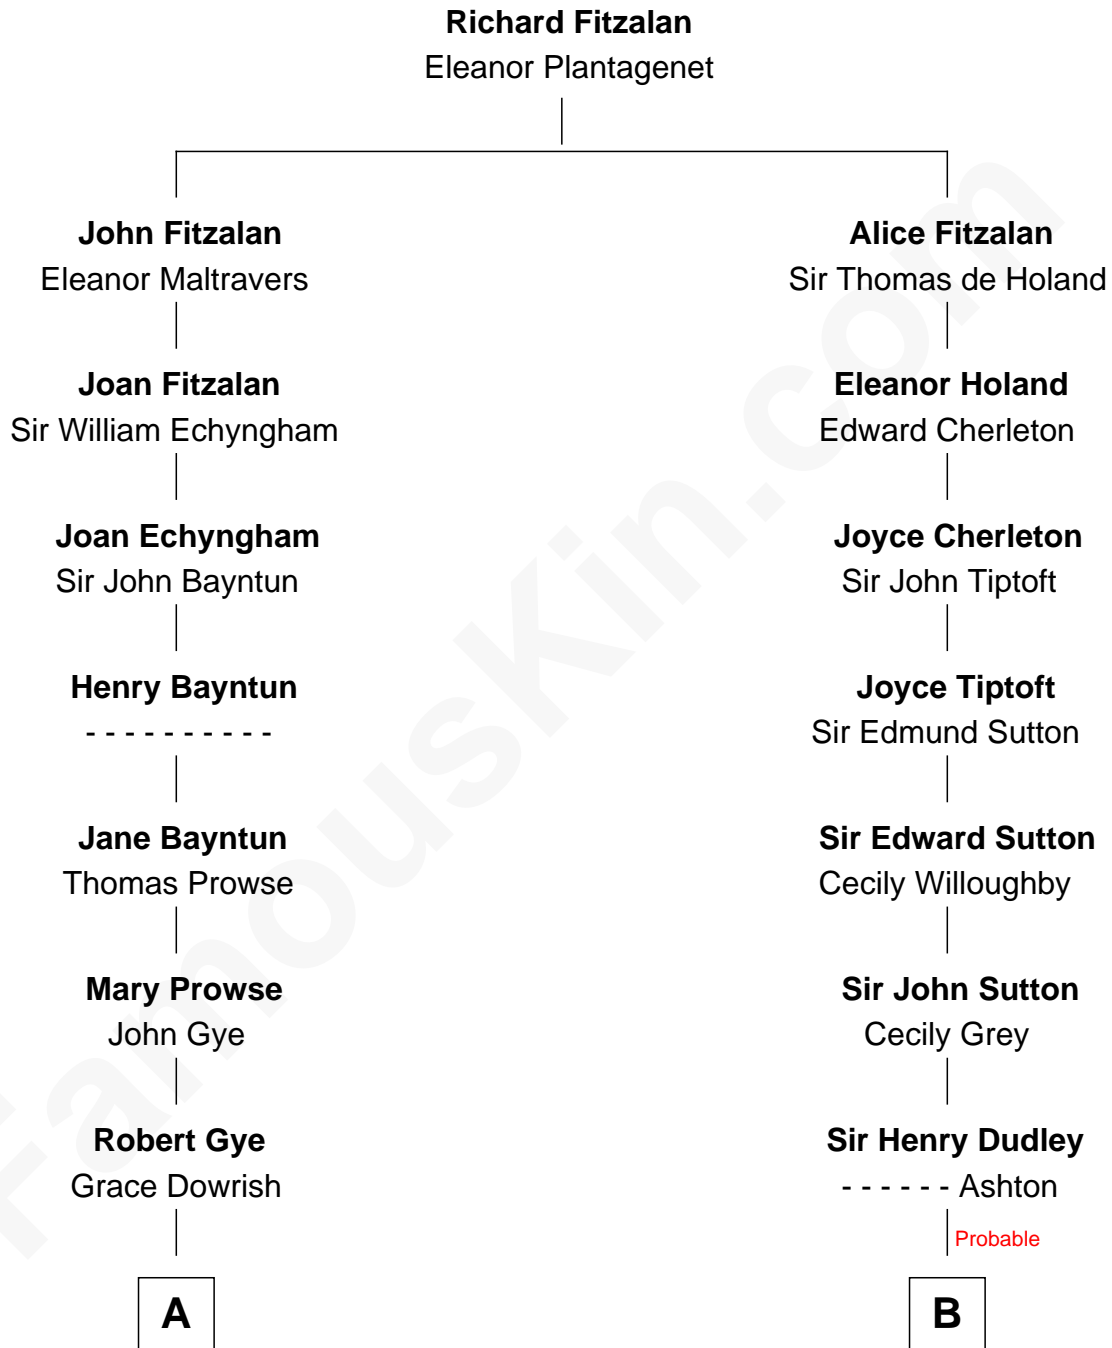

FamousKin.com Relationship Chart of

George W. Bush
43rd U.S. President

14th cousin 5 times removed of

Nicholas Gilman
Signer of the U.S. Constitution

C

—
Marvin Pierce
Pauline Robinson

—
Barbara Pierce
George Herbert Walker Bush

—
George W. Bush
43rd U.S. President

FamousKin.com