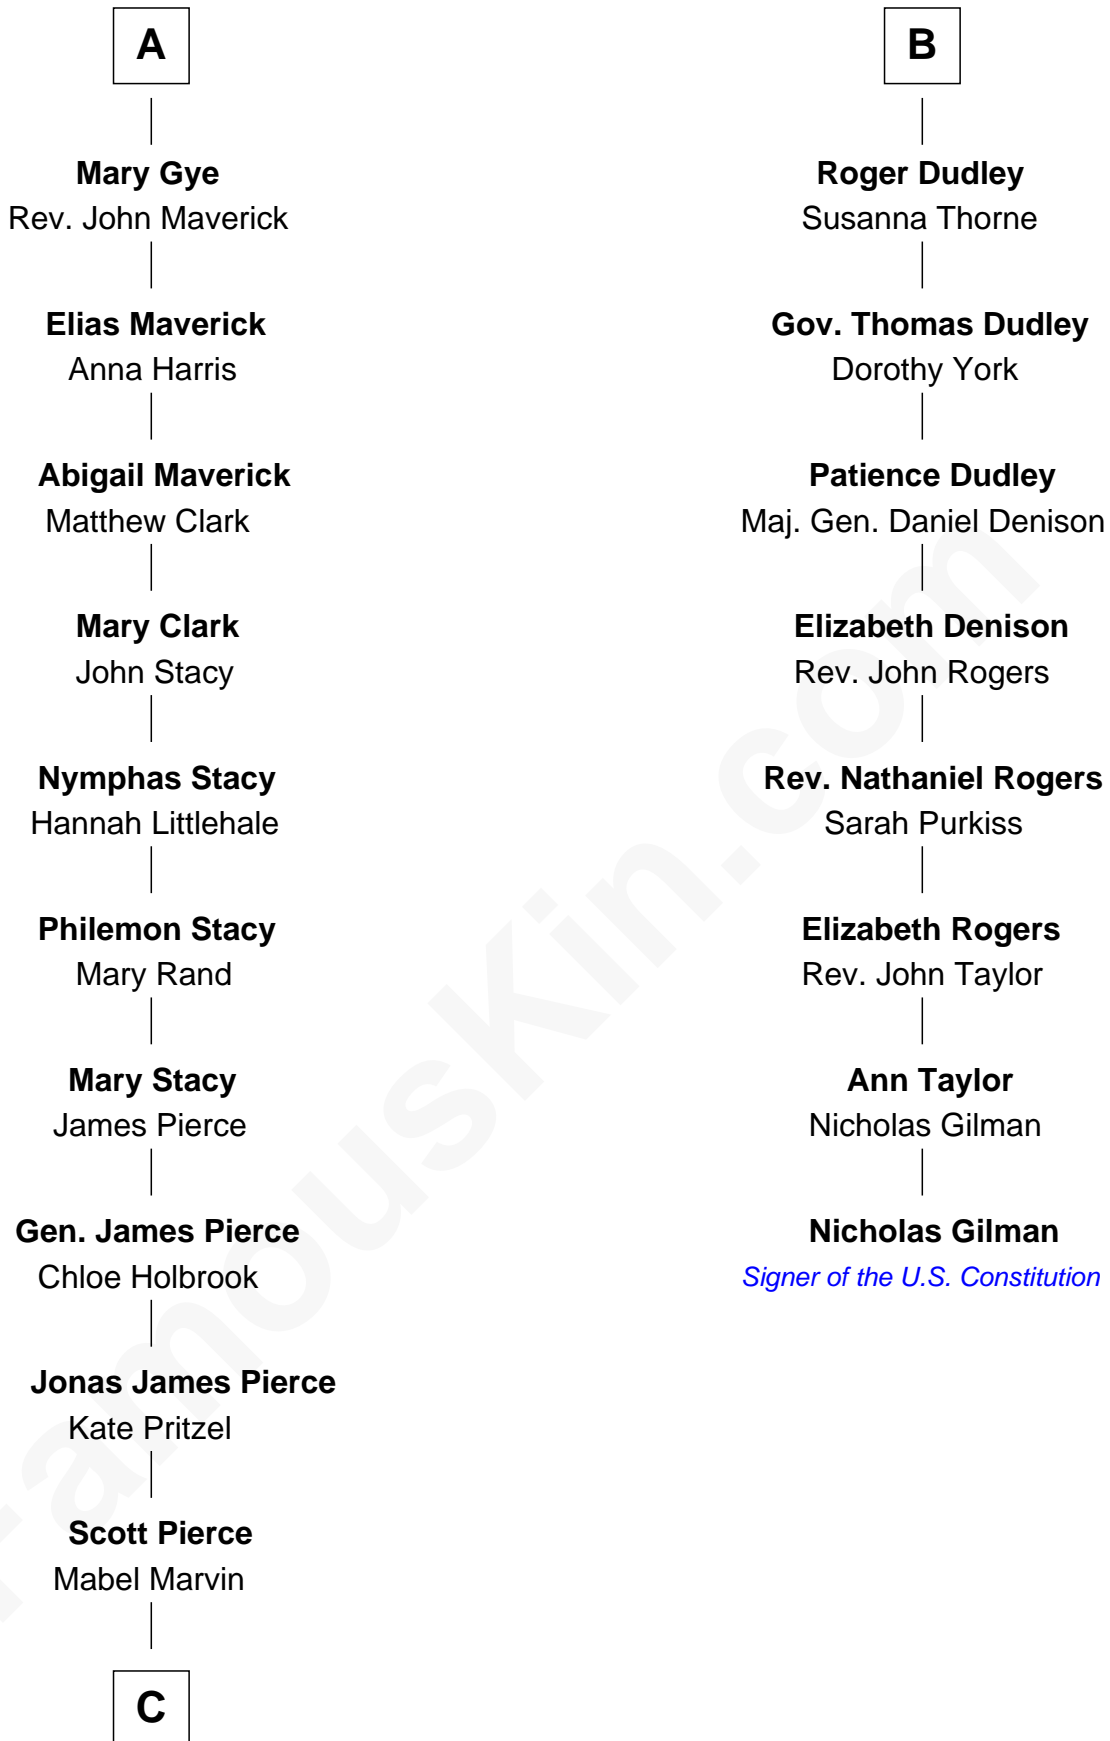

FamousKin.com Relationship Chart of

George W. Bush
43rd U.S. President

14th cousin 5 times removed of

Nicholas Gilman
Signer of the U.S. Constitution

C

—
Marvin Pierce
Pauline Robinson

—
Barbara Pierce
George Herbert Walker Bush

—
George W. Bush
43rd U.S. President

FamousKin.com