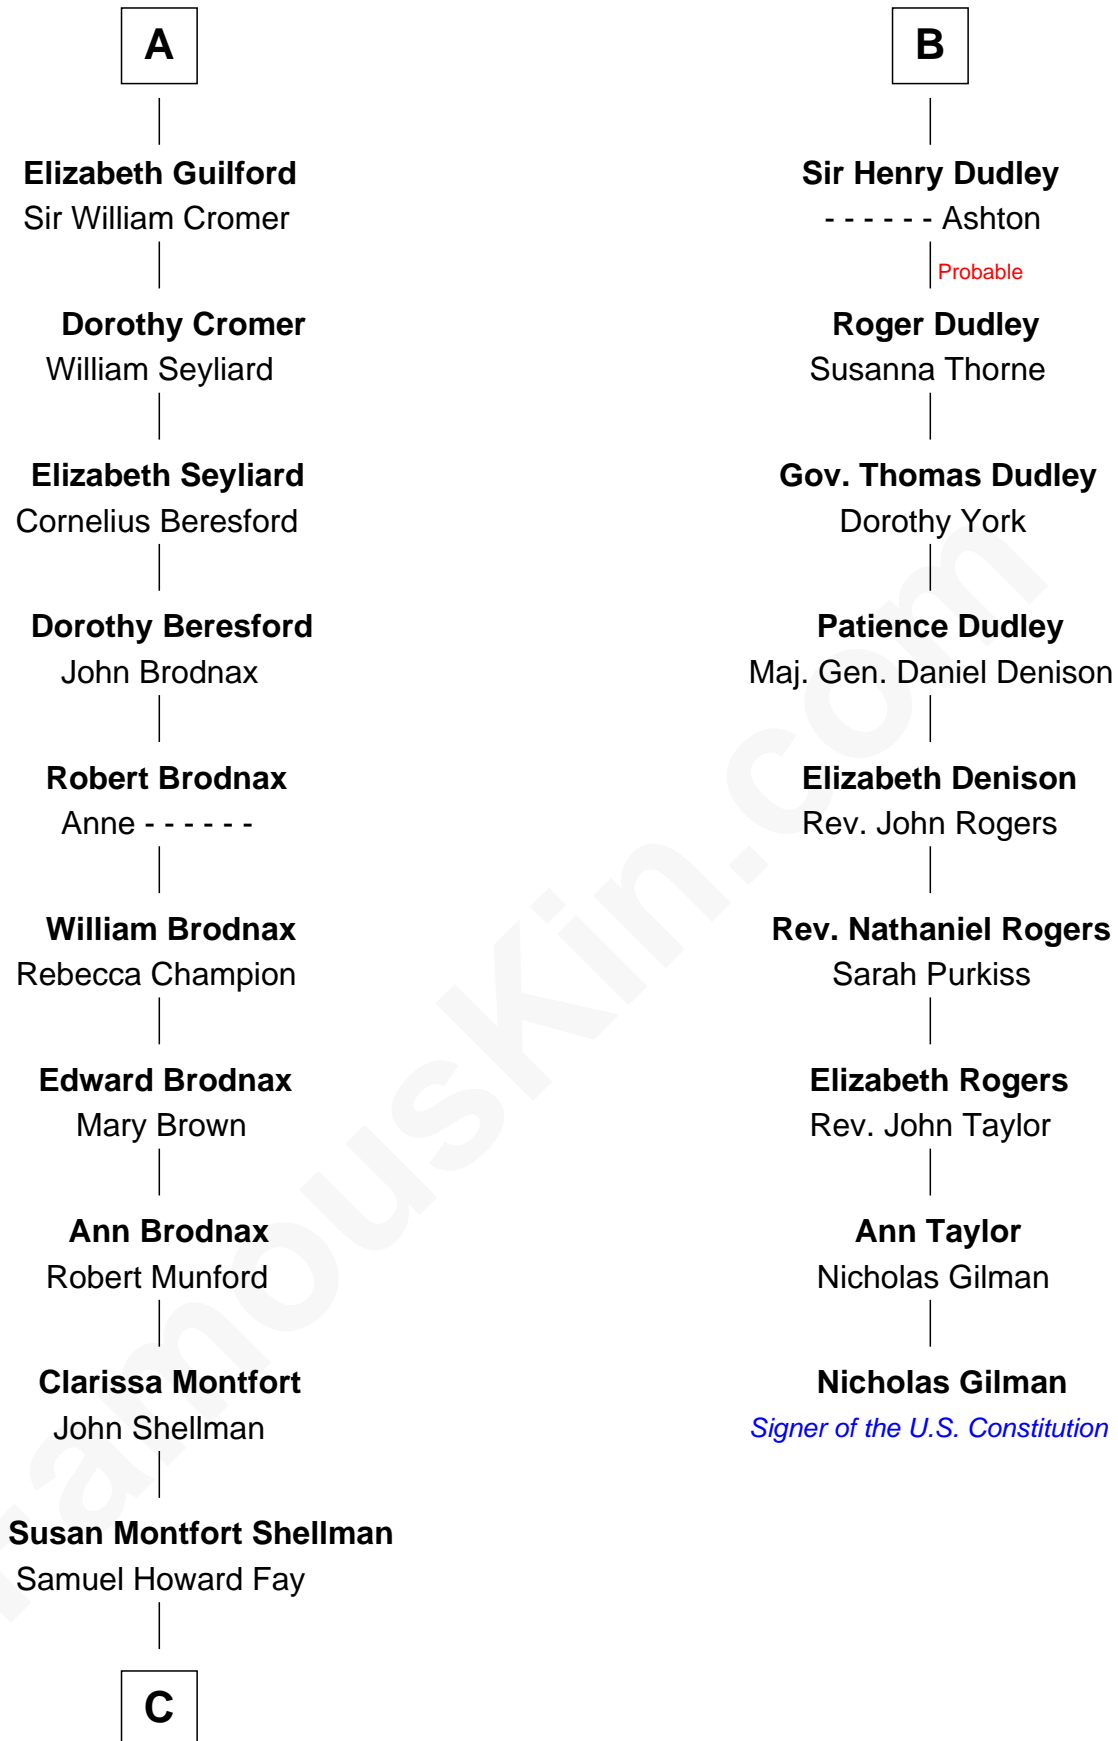

FamousKin.com Relationship Chart of

George W. Bush

43rd U.S. President

15th cousin 6 times removed of

Nicholas Gilman

Signer of the U.S. Constitution

Sir Robert de Holland

Maude la Zouche

C

Harriet Eleanor Fay
Rev. James Smith Bush

Samuel Prescott Bush
Flora Sheldon

Prescott Sheldon Bush
Dorothy Wear Walker

George Herbert Walker Bush
Barbara Pierce

George W. Bush
43rd U.S. President

FamousKin.com