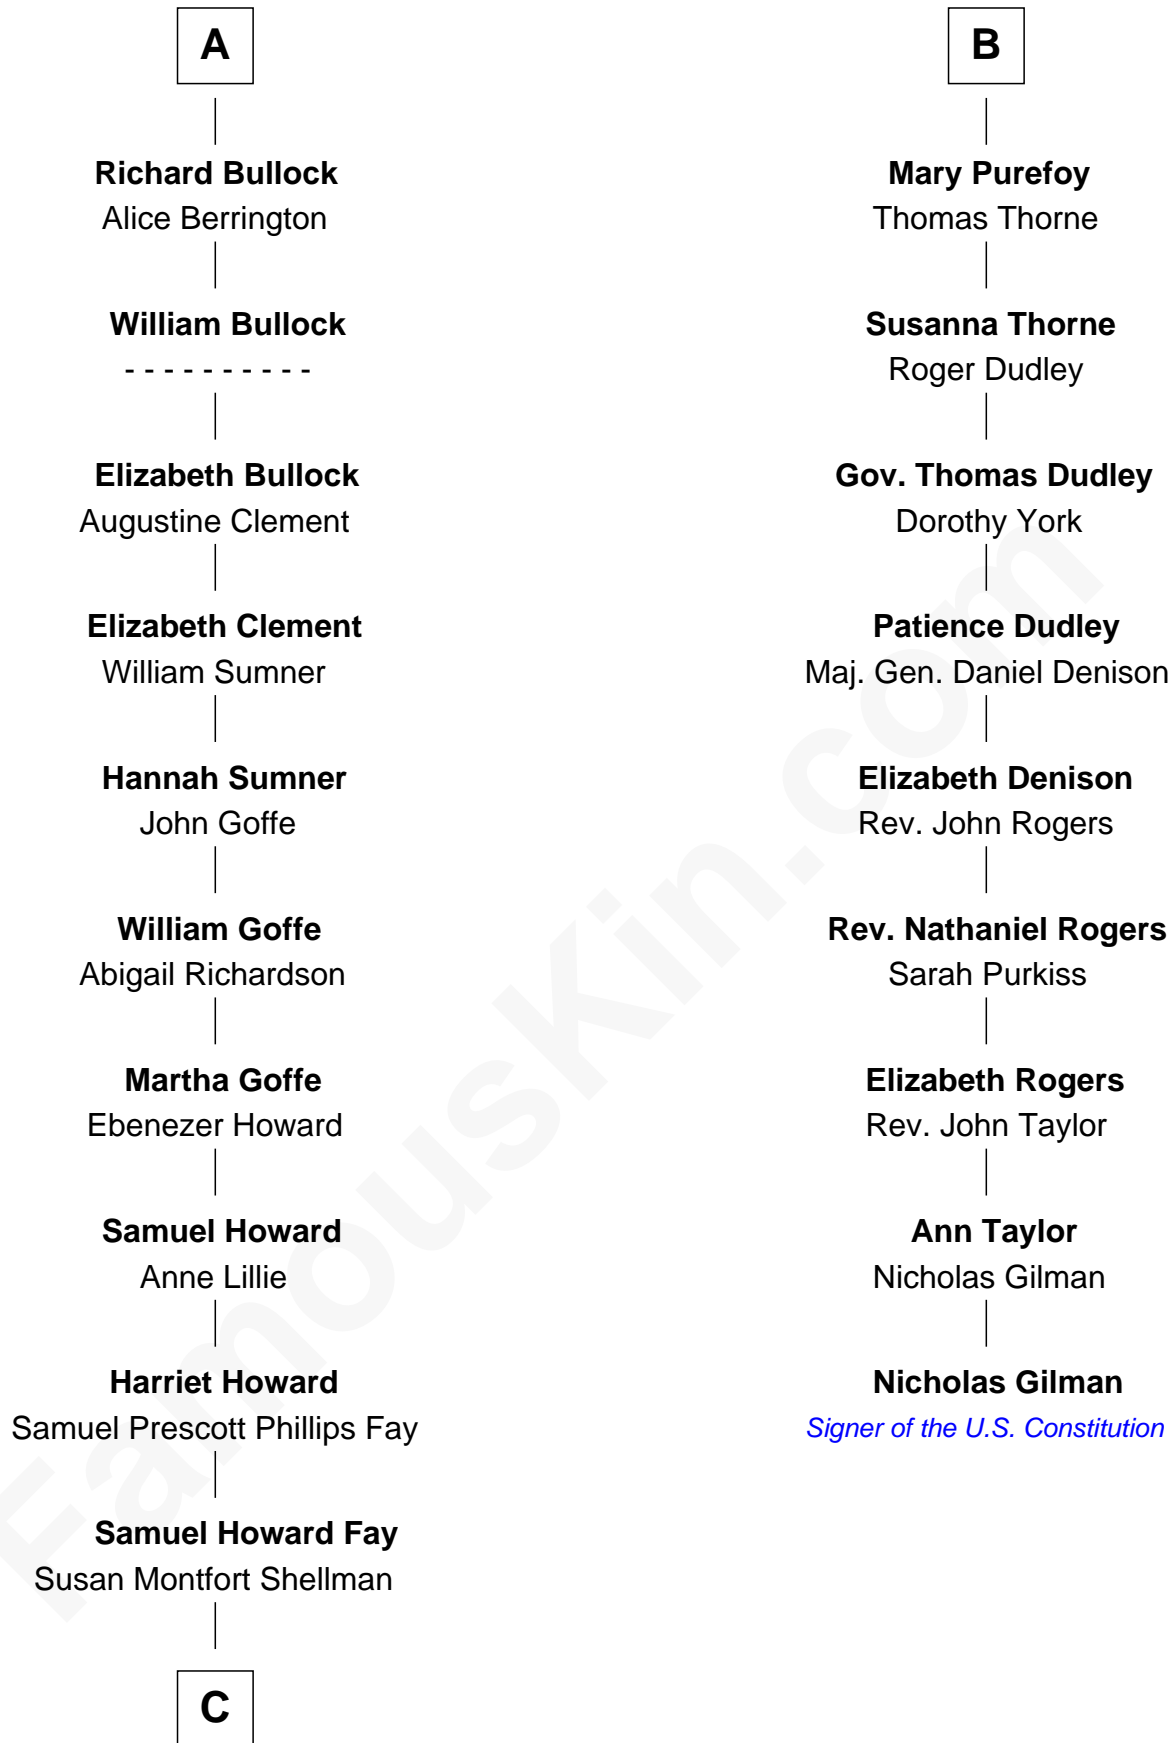

# FamousKin.com Relationship Chart of

**George W. Bush**

*43rd U.S. President*

15th cousin 6 times removed of

**Nicholas Gilman**

*Signer of the U.S. Constitution*

**Sir John Howard**

Alice de Bois

**Joan de Vere**

Sir William Norreys

**Margaret Norreys**

Gilbert Bullock

**Thomas Bullock**

Alice Kingsmill

**A**

**Joan Howard**

John Denton

**Alice Denton**

Nicholas Purefoy

**Edward Purefoy**

Anne Fettiplace

**B**

**C**

—  
**Harriet Eleanor Fay**  
Rev. James Smith Bush

—  
**Samuel Prescott Bush**  
Flora Sheldon

—  
**Prescott Sheldon Bush**  
Dorothy Wear Walker

—  
**George Herbert Walker Bush**  
Barbara Pierce

—  
**George W. Bush**  
*43rd U.S. President*

FamousKin.com