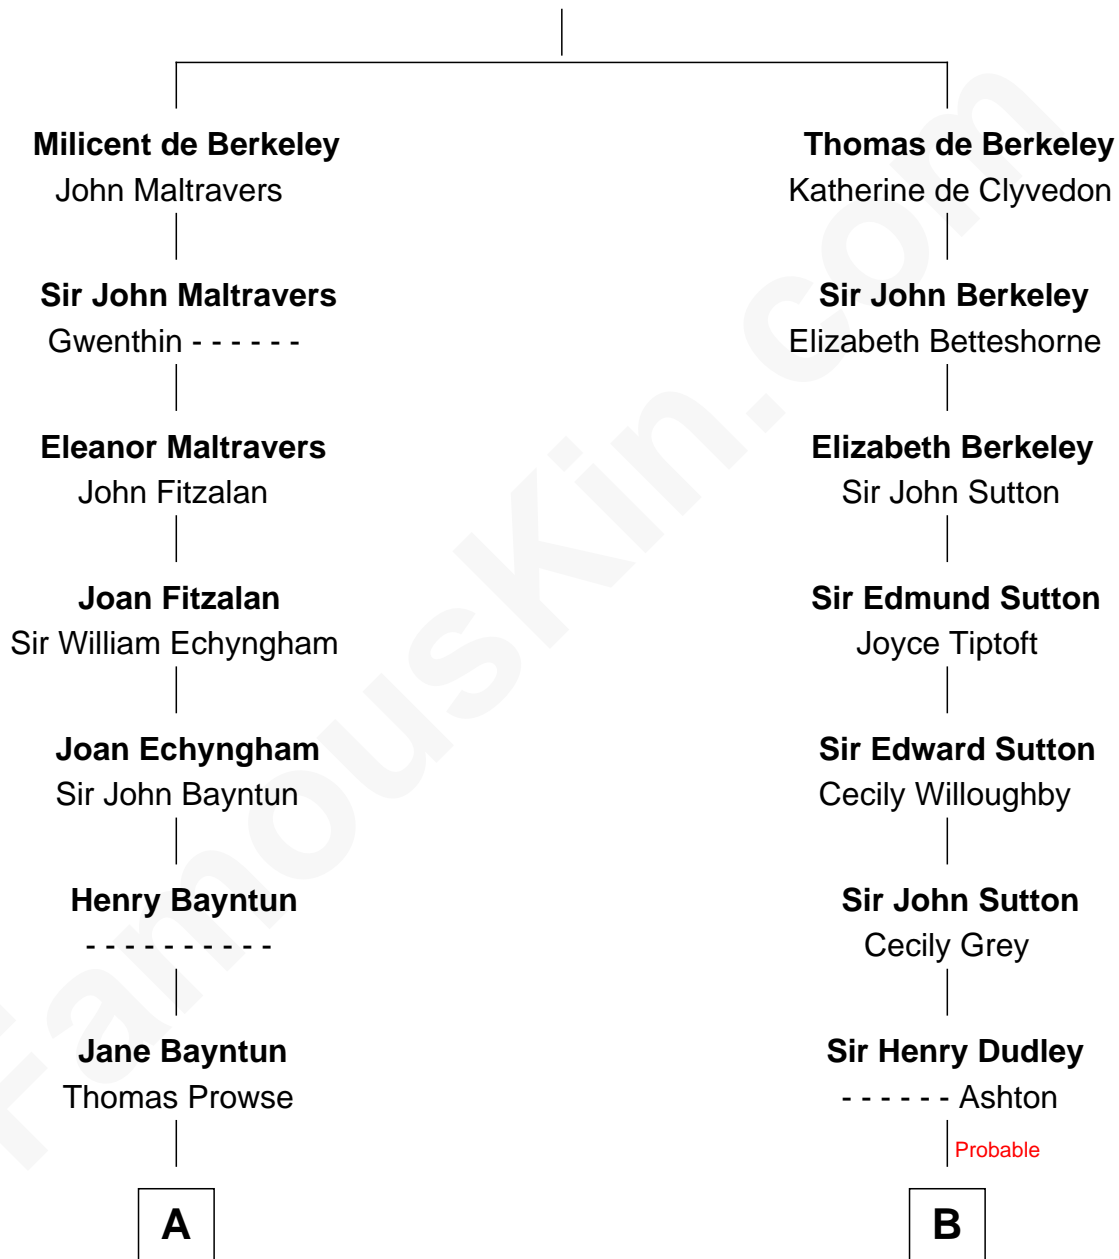

FamousKin.com Relationship Chart of

George W. Bush

43rd U.S. President

14th cousin 7 times removed of

Nicholas Gilman

Signer of the U.S. Constitution

Sir Maurice de Berkeley

Eve la Zouche

C

Jonas James Pierce

Kate Pritzel

Scott Pierce

Mabel Marvin

Marvin Pierce

Pauline Robinson

Barbara Pierce