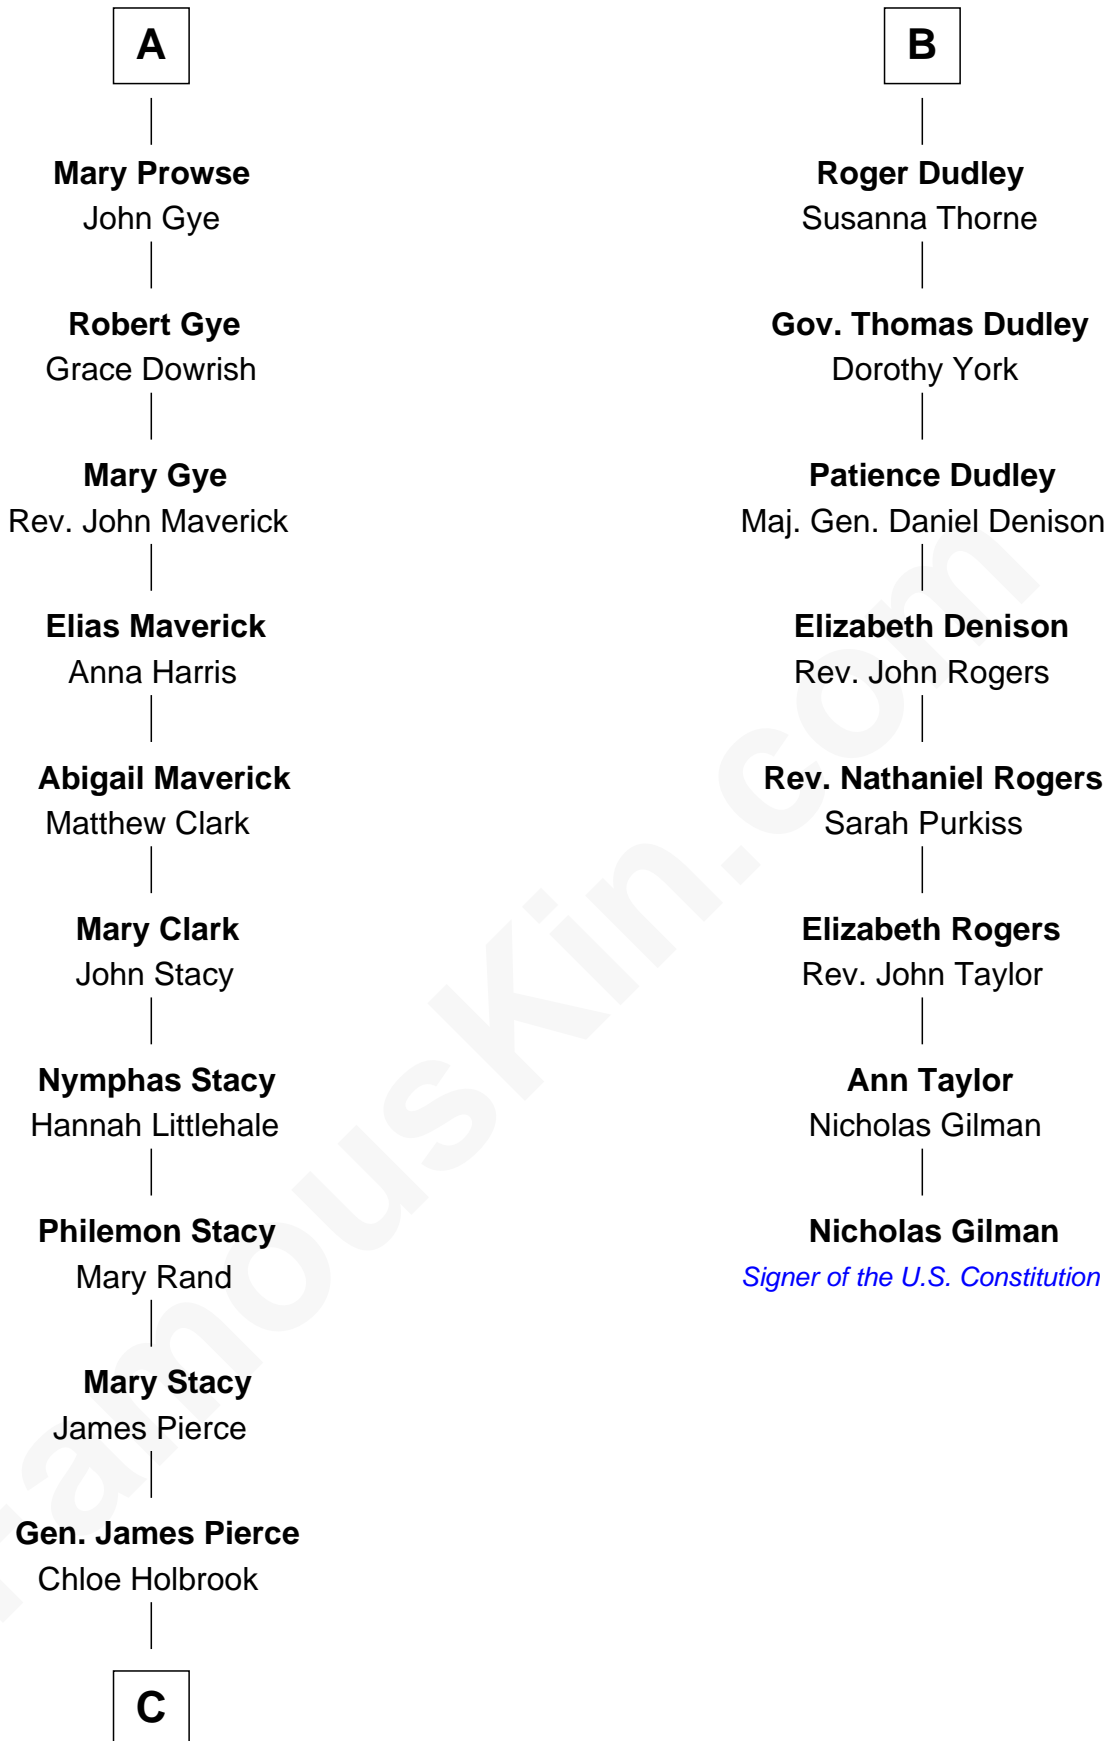

FamousKin.com Relationship Chart of

George W. Bush

43rd U.S. President

14th cousin 7 times removed of

Nicholas Gilman

Signer of the U.S. Constitution

Sir Maurice de Berkeley

Eve la Zouche

C

Jonas James Pierce

Kate Pritzel

Scott Pierce

Mabel Marvin

Marvin Pierce

Pauline Robinson

Barbara Pierce