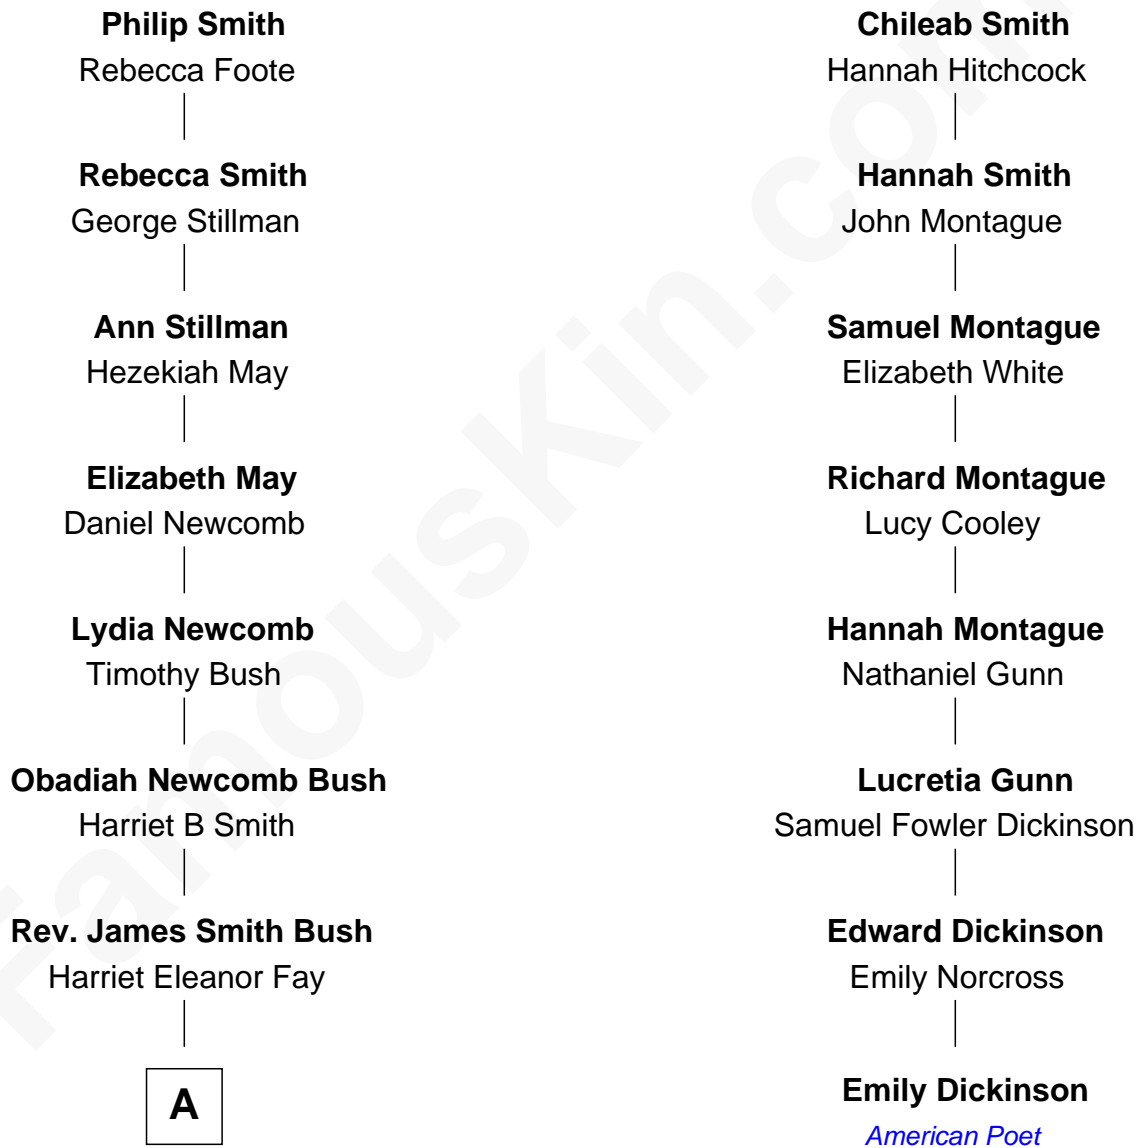

FamousKin.com Relationship Chart of

George W. Bush

43rd U.S. President

7th cousin 3 times removed of

Emily Dickinson

American Poet

Samuel Smith

Elizabeth Smith

A

Samuel Prescott Bush

Flora Sheldon

Prescott Sheldon Bush

Dorothy Wear Walker

George Herbert Walker Bush

Barbara Pierce

George W. Bush

43rd U.S. President

FamousKin.com