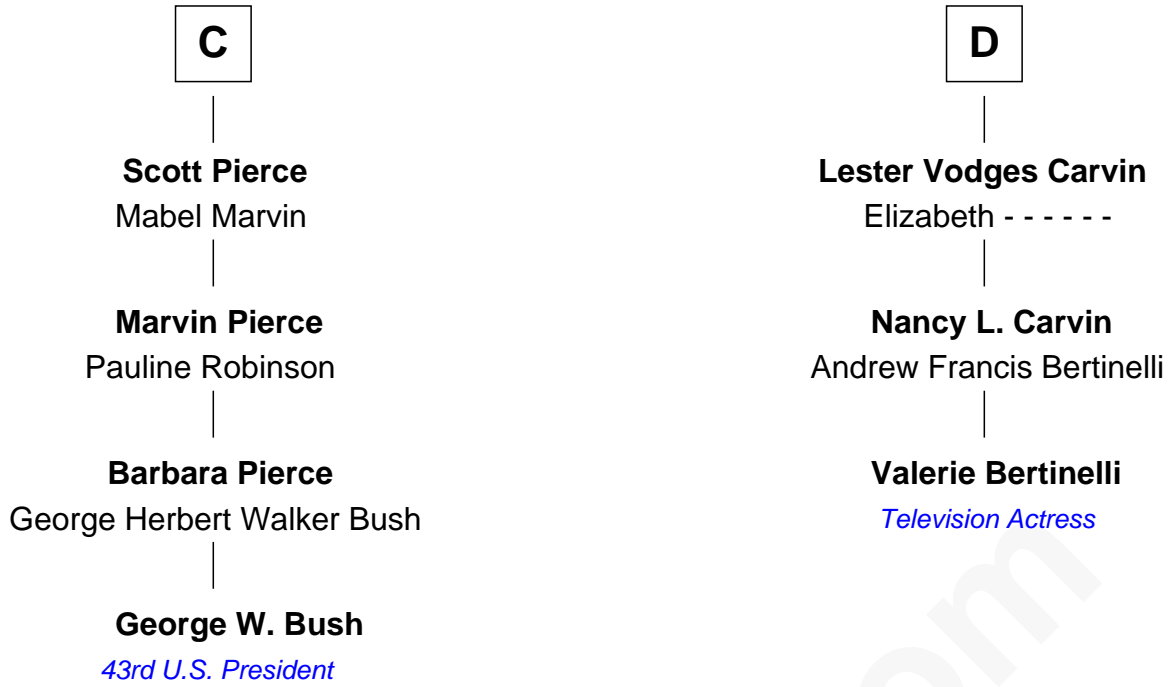

# FamousKin.com Relationship Chart of

**George W. Bush**  
43rd U.S. President

19th cousin 1 time removed of

**Valerie Bertinelli**  
Television Actress

**Henry Plantagenet**  
Maud de Chaworth

Valerie Bertinelli photo by [Mark Coggins](#) [\(CC BY 2.0\)](#)