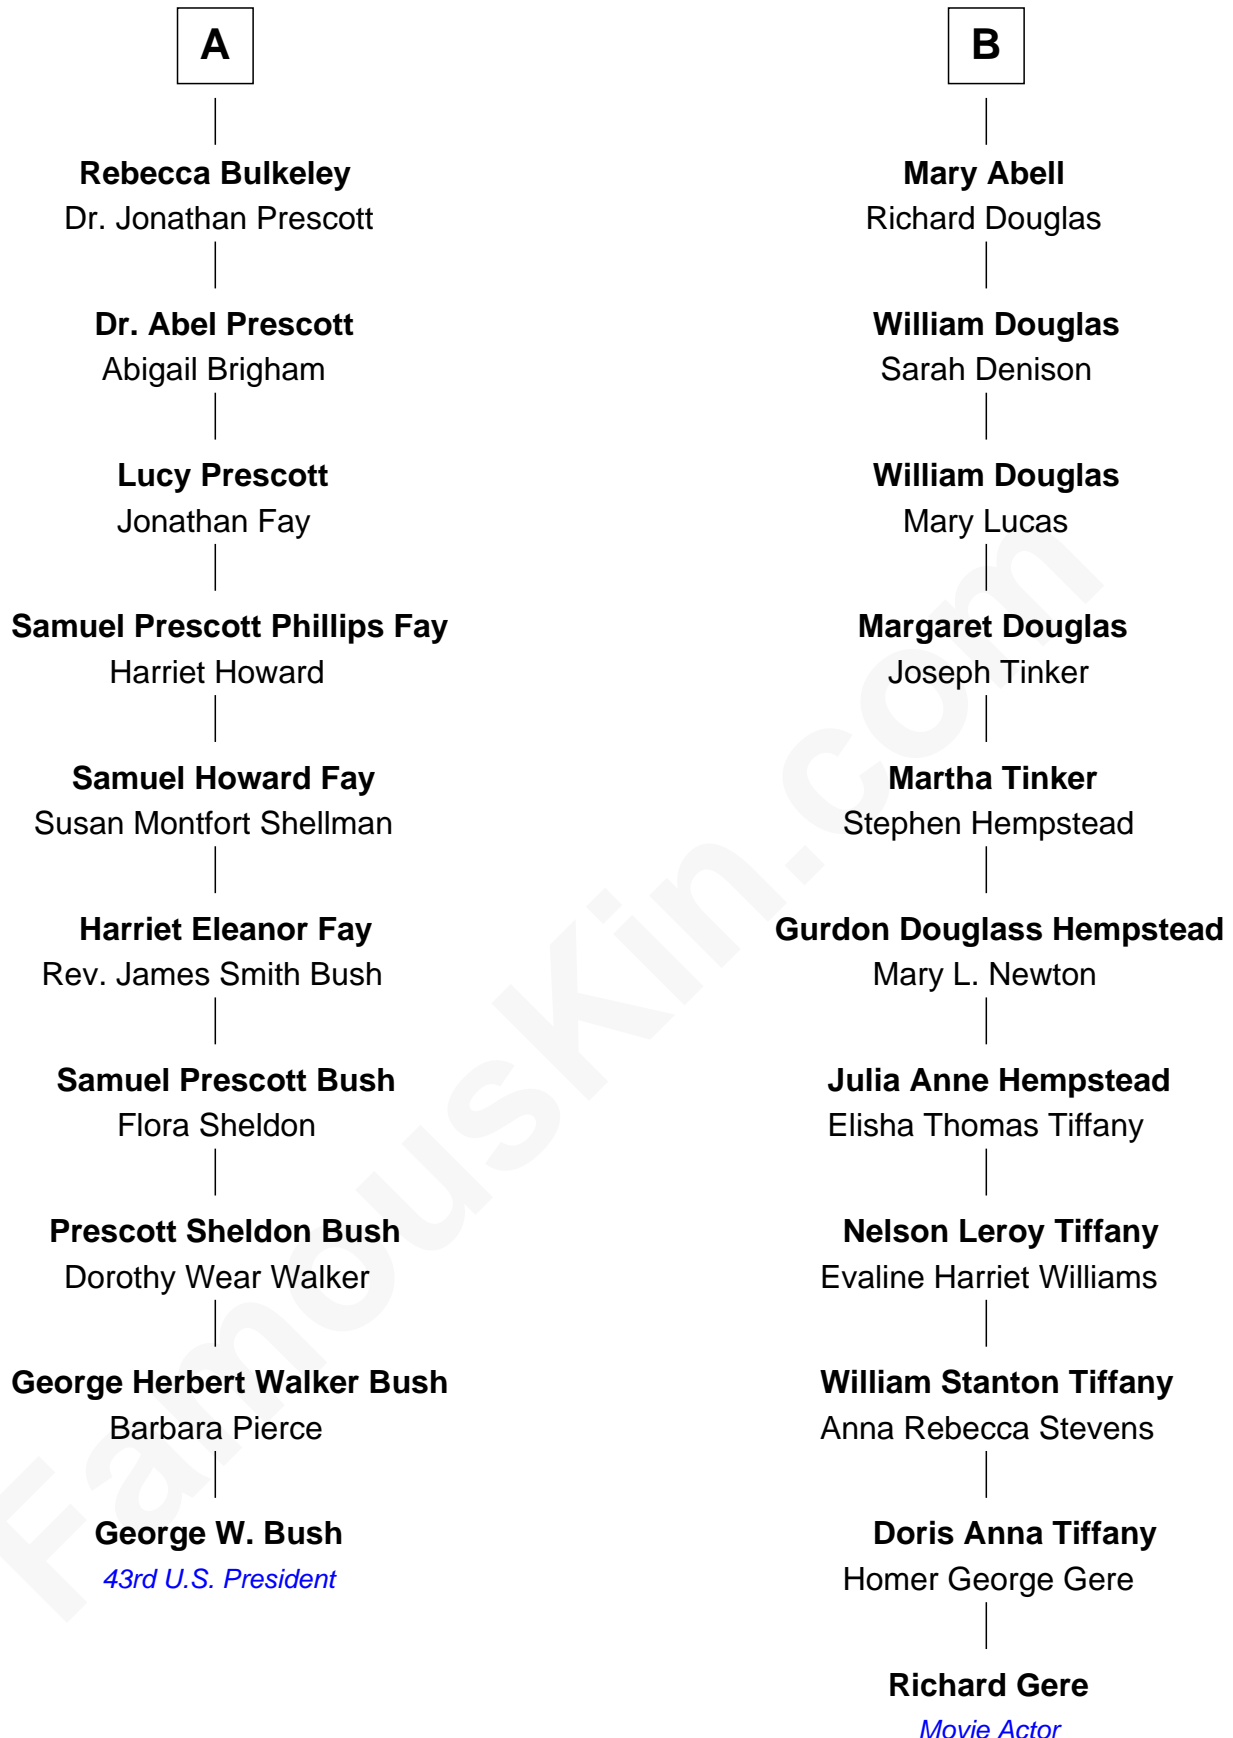

FamousKin.com Relationship Chart of

George W. Bush

43rd U.S. President

16th cousin 1 time removed of

Richard Gere

Movie Actor

William Mainwaring

Margaret Warren

Elizabeth Mainwaring

Richard Charlton

Anne Charlton

Randall Grosvenor

Elizabeth Grosvenor

Thomas Bulkeley

Rev. Edward Bulkeley

Olive Irby

Jane Sutton

Cecily Mainwaring

John Cotton

Sir George Cotton

Mary Onley

Richard Cotton

Mary Mainwaring

Frances Cotton

George Abell

Robert Abell

Joanna - - - - -

Caleb Abell

Margaret Post

B

Richard Gere photo by [Francesco \(spaceodyssey\)](#) (CC BY 2.0)