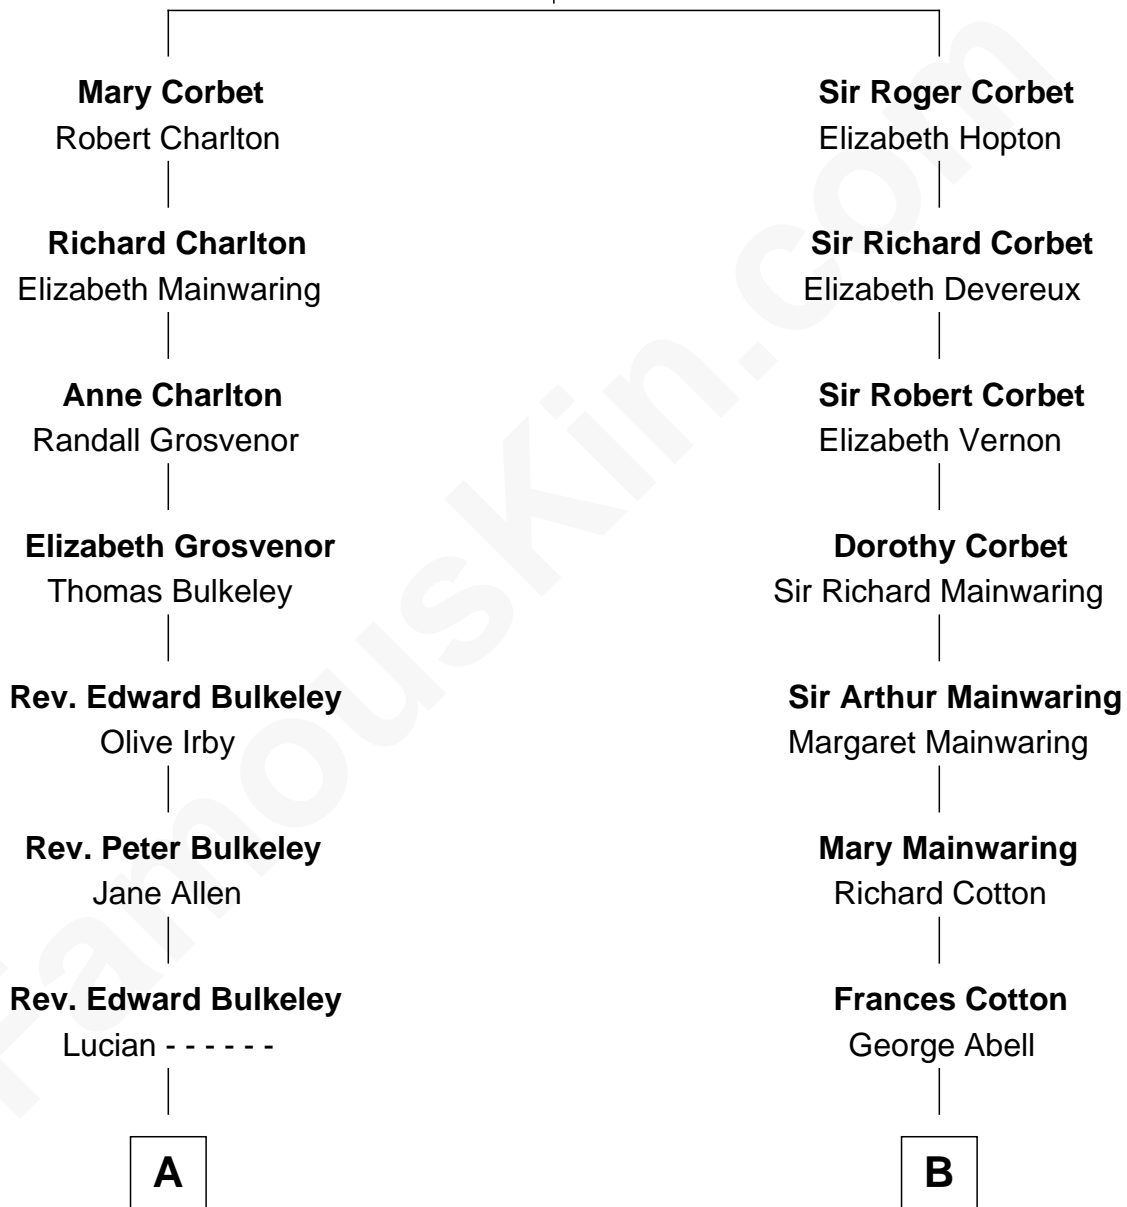

FamousKin.com
Relationship Chart of
George W. Bush
43rd U.S. President

17th cousin 2 times removed of
Richard Gere
Movie Actor

Sir Robert Corbet
 Margaret - - - - -

C

William Stanton Tiffany
Anna Rebecca Stevens

Doris Anna Tiffany
Homer George Gere

Richard Gere
Movie Actor

FamousKin.com