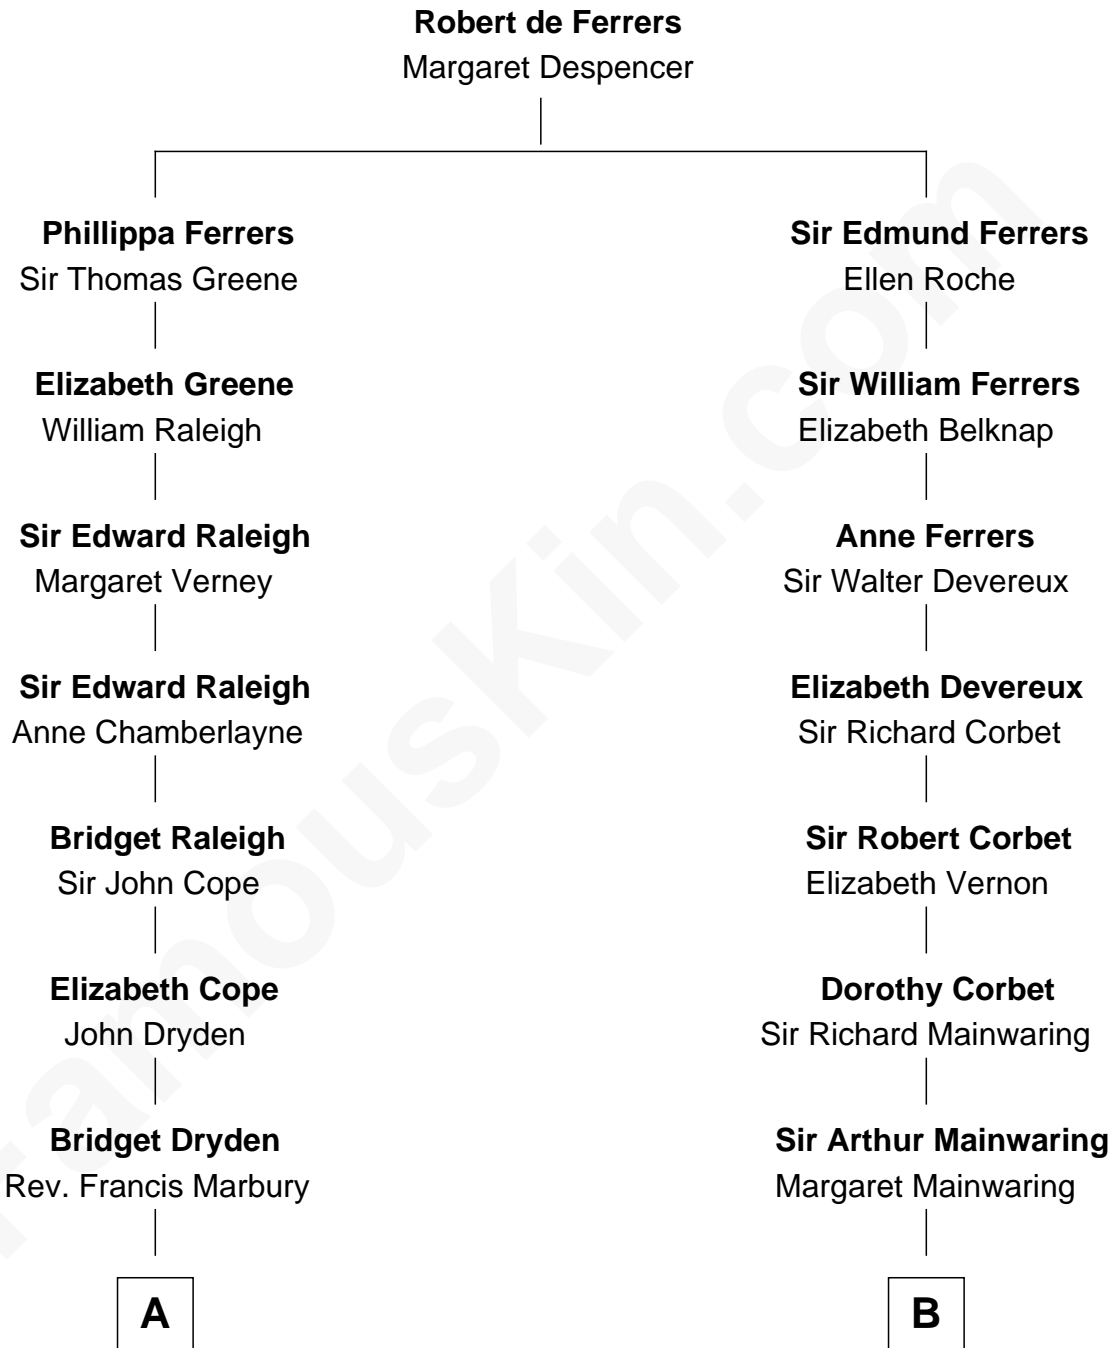

**FamousKin.com**  
**Relationship Chart of**  
**George W. Bush**  
*43rd U.S. President*

20th cousin 1 time removed of  
**Richard Gere**  
*Movie Actor*

**C**

**Samuel Prescott Bush**

Flora Sheldon

**Prescott Sheldon Bush**

Dorothy Wear Walker

**George Herbert Walker Bush**

Barbara Pierce

**George W. Bush**

*43rd U.S. President*

**D**

**Julia Anne Hempstead**

Elisha Thomas Tiffany